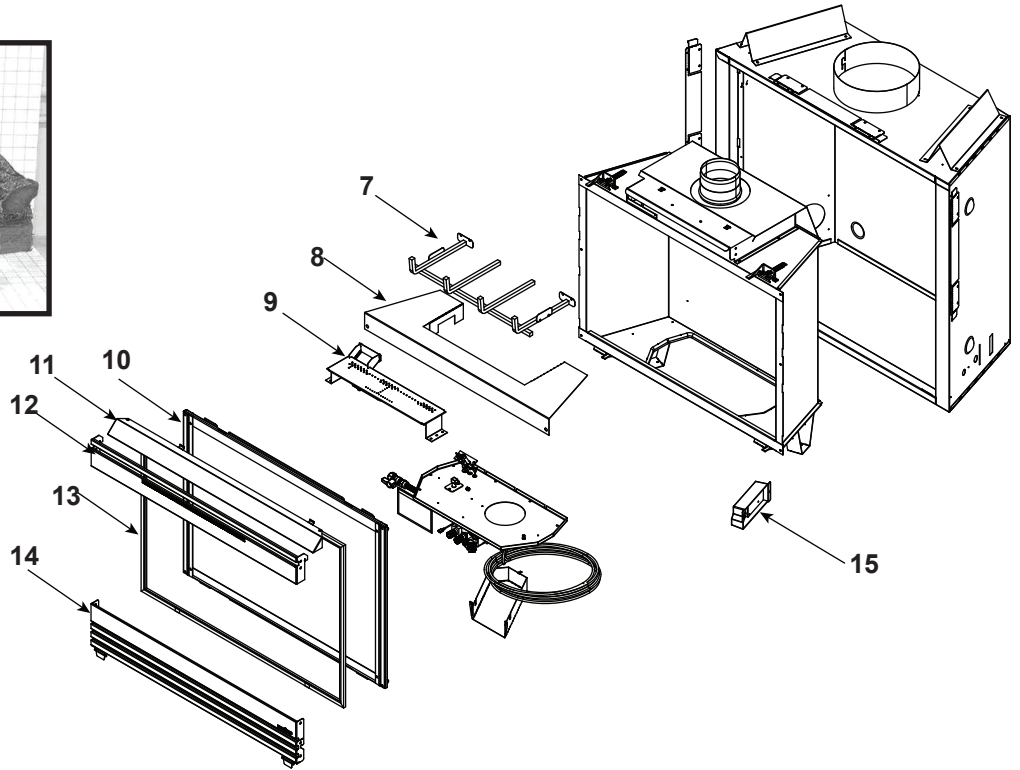

Log Set Assembly

IMPORTANT: THIS IS DATED INFORMATION. Parts must be ordered from a dealer or distributor. **Hearth and Home Technologies does not sell directly to consumers.** Provide model number and serial number when requesting service parts from your dealer or distributor.

Stocked at Depot

ITEM	DESCRIPTION	COMMENTS	PART NUMBER	
	Log Set Assembly		LOGS-SL750	Y
1	Log 1	No longer available, Must order complete assembly	SRV530-714	
2	Log 2		SRV530-719	
3	Log 3		SRV530-718	
4	Log 4		SRV530-716	
5	Log 5		SRV530-717	
6	Log 6		SRV530-715	
7	Grate Assembly	No longer available	530-361A	
8	Base Refractory	No longer available	530-117	
9	Burner NG, LP		530-216A	Y
10	Glass Door Assembly		GLA-750TR	Y
11	Hood		SRV60-143-BK	
12	Top Louver	No longer available	530-259A	
13	Mesh Assembly		SRV530-382A	Y
14	Bottom Louver	No longer available	SRV530-237A-BK	
15	Junction Box	Standing Pilot	383-250A	Y
		No longer available	100-254A	