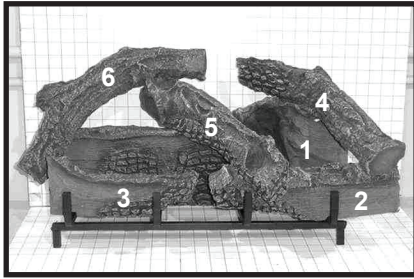

Log Set Assembly

IMPORTANT: THIS IS DATED INFORMATION. Parts must be ordered from a dealer or distributor. **Hearth and Home Technologies does not sell directly to consumers.** Provide model number and serial number when requesting service parts from your dealer or distributor.

Stocked at Depot

ITEM	DESCRIPTION	COMMENTS	PART NUMBER	
	Log Set Assembly		LOGS-SL750	Y
1	Log 1	No longer available, Must order complete assembly	SRV530-714	
2	Log 2		SRV530-719	
3	Log 3		SRV530-718	
4	Log 4		SRV530-716	
5	Log 5		SRV530-717	
6	Log 6		SRV530-715	
7	Grate Assembly	No longer available	530-361A	
8	Base Refractory	No longer available	530-117	
9	Burner NG, LP		530-216A	Y
10	Glass Door Assembly		GLA-750TR	Y
11	Hood		SRV60-143-BK	
12	Top Louver	No longer available	530-259A	
13	Mesh Assembly		SRV530-382A	Y
14	Bottom Louver	No longer available	SRV530-237A-BK	
15	Junction Box	Standing Pilot	383-250A	Y
		No longer available	100-254A