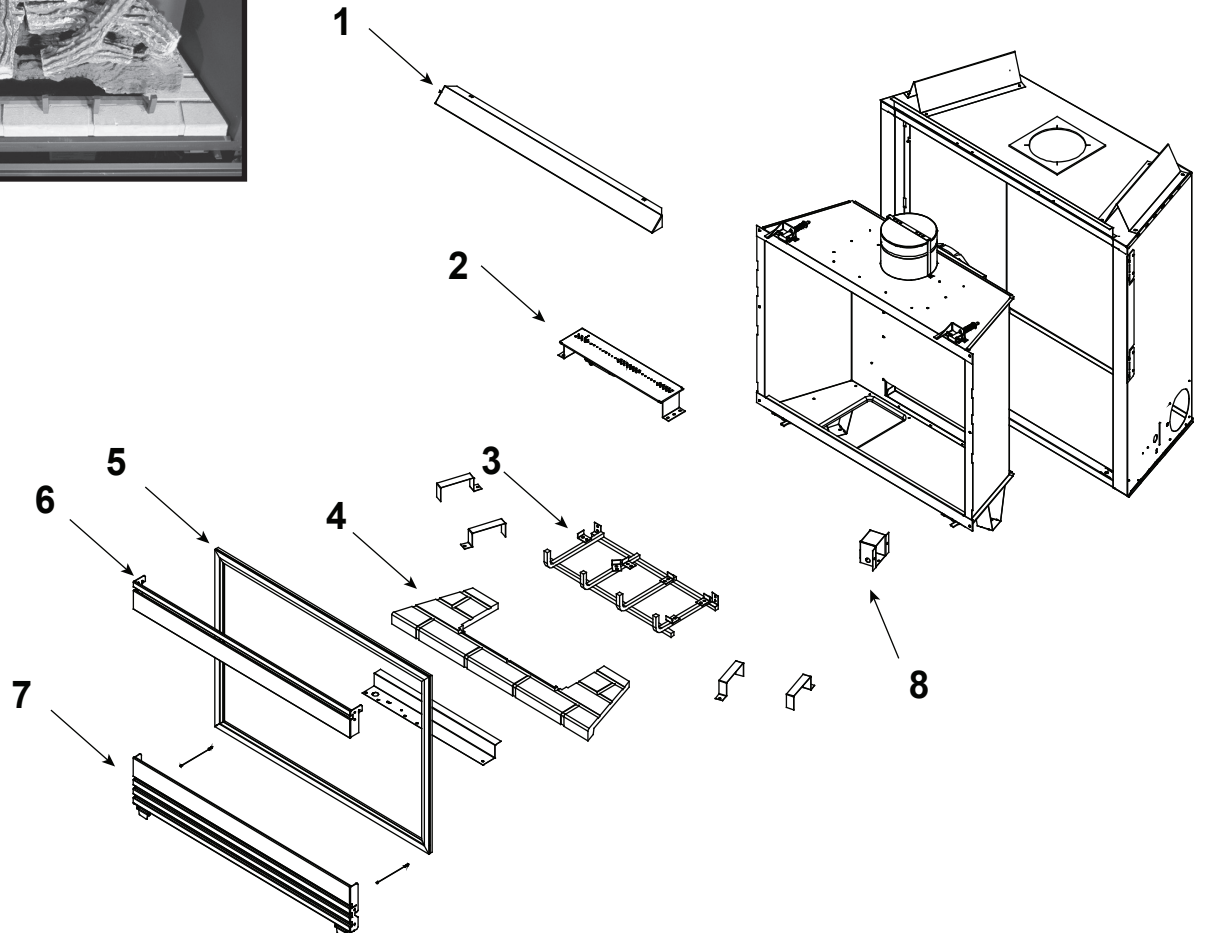

### Log Set Assembly

IMPORTANT: THIS IS DATED INFORMATION. Parts must be ordered from a dealer or distributor. **Hearth and Home Technologies does not sell directly to consumers.** Provide model number and serial number when requesting service parts from your dealer or distributor.

**Stocked at Depot**

ITEM	COMMON PARTS	COMMENTS	PART NUMBER	
	Log Set Assembly	No longer available	LOGS-750ALT	
1	Hood		SRV530-175	
2	Burner NG		560-231A	Y
	Burner LP		530-233A	Y
3	Log Grate	No longer available	538-361A	
4	Base Refractory	No longer available	2045-108	
5	Glass Door Assembly		GLA-6TROC	Y
6	Louver, Top NG	No longer available	SRV530-257A-BK	
7	Louver, Bottom	No longer available	SRV530-237A-BK	
8	Junction Box		100-250A	Y