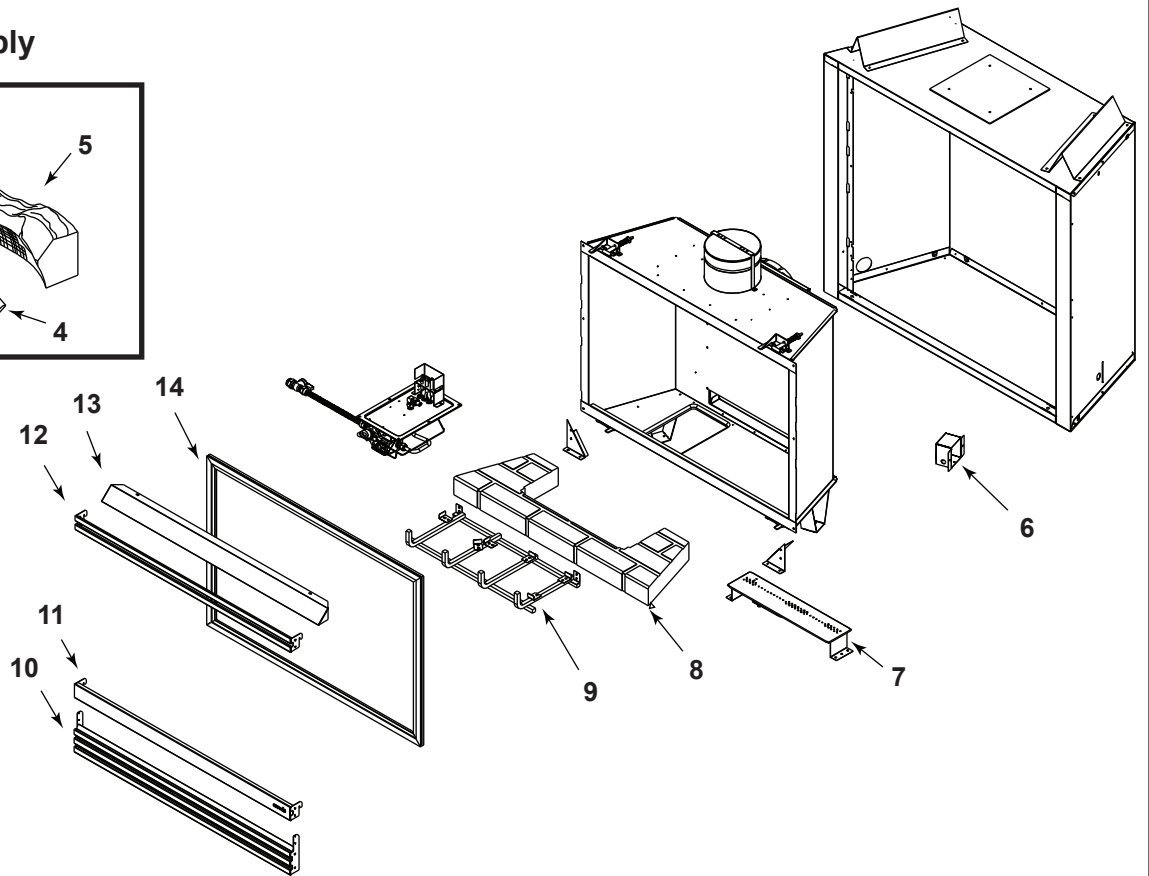

Log Set Assembly

IMPORTANT: THIS IS DATED INFORMATION. Parts must be ordered from a dealer or distributor. **Hearth and Home Technologies does not sell directly to consumers.** Provide model number and serial number when requesting service parts from your dealer or distributor.

Stocked at Depot

ITEM	COMMON PARTS	COMMENTS	PART NUMBER	
	Log Set Assembly		LOGS-750	Y
1	Log 1	No longer available, Must order complete	SRV560-704	
2	Log 2		SRV560-703	
3	Log 3		SRV402-701	
4	Log 4		SRV560-702	
5	Log 5		SRV530-711	
6	Junction Box - Pilot		100-250A	Y
7	Burner NG		560-231A	Y
	Burner LP		530-233A	Y
8	Base Refractory	No longer available	2045-108	
9	Grate Assembly	No longer available	530-360A	
10	Louver, Bottom	No longer available	SRV530-237A-BK	
11	Louver, Middle	No longer available	530-253A	
12	Louver, Top	No longer available	SRV530-257A-BK	
13	Hood		SRV60-143-BK	
14	Glass Door Assembly		GLA-750TRS	Y