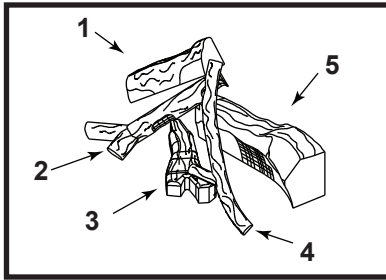

Log Set Assembly

IMPORTANT: THIS IS DATED INFORMATION. Parts must be ordered from a dealer or distributor. **Hearth and Home Technologies does not sell directly to consumers.** Provide model number and serial number when requesting service parts from your dealer or distributor.

Stocked at Depot

ITEM	COMMON PARTS	COMMENTS	PART NUMBER	
	Log Set Assembly		LOGS-750	Y
1	Log 1	No longer available, Must order complete	SRV560-704	
2	Log 2		SRV560-703	
3	Log 3		SRV402-701	
4	Log 4		SRV560-702	
5	Log 5		SRV530-711	
6	Junction Box - Pilot		100-250A	Y
7	Burner NG		560-231A	Y
	Burner LP		530-233A	Y
8	Base Refractory	No longer available	2045-108	
9	Grate Assembly	No longer available	530-360A	
10	Louver, Bottom	No longer available	SRV530-237A-BK	
11	Louver, Middle	No longer available	530-253A	
12	Louver, Top	No longer available	SRV530-257A-BK	
13	Hood		SRV60-143-BK	
14	Glass Door Assembly		GLA-750TRS	Y