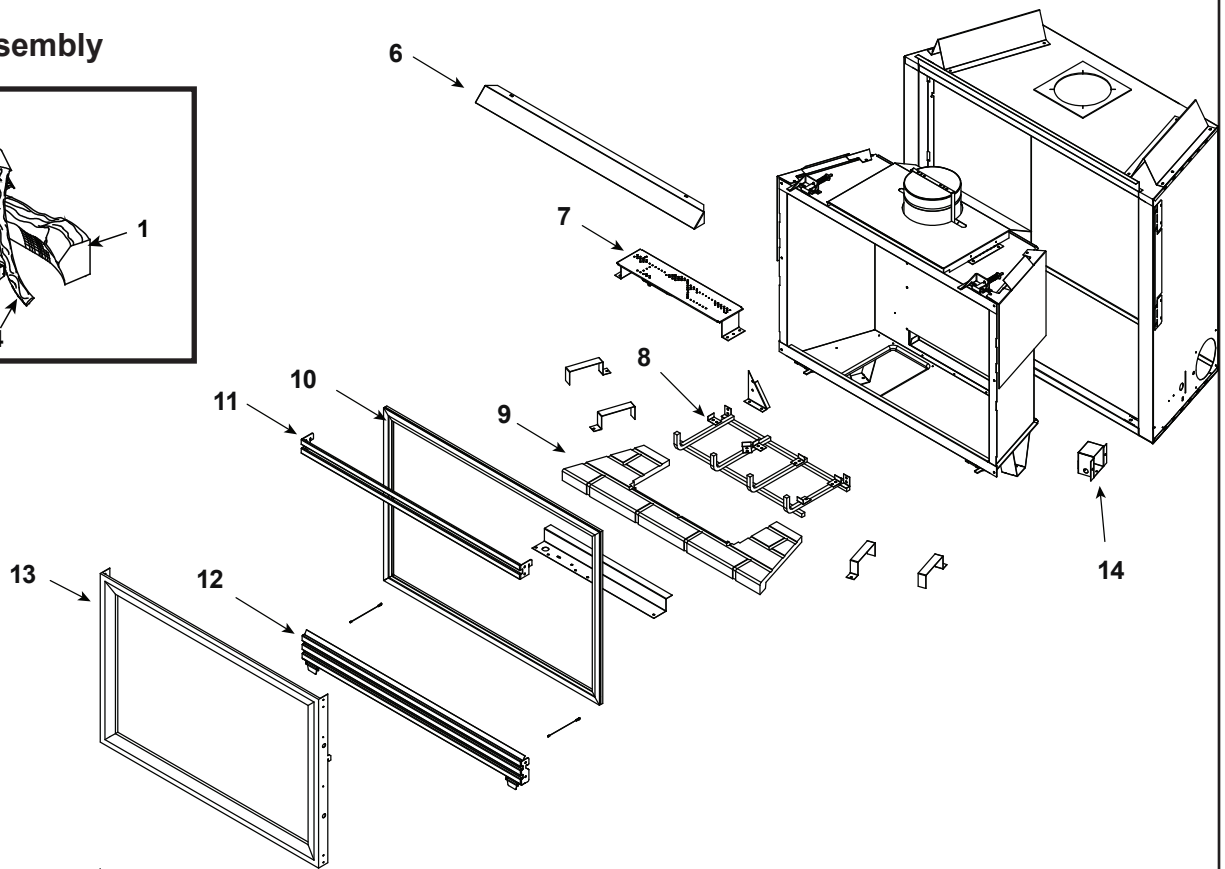

### Log Set Assembly

**IMPORTANT: THIS IS DATED INFORMATION.** Parts must be ordered from a dealer or distributor. **Hearth and Home Technologies does not sell directly to consumers.** Provide model number and serial number when requesting service parts from your dealer or distributor.

**Stocked at Depot**

ITEM	DESCRIPTION	COMMENTS	PART NUMBER	
	Log Set Assembly		LOGS-750	Y
1	Log 1	<b>No longer available, Must order complete assembly</b>	SRV530-711	
2	Log 2		SRV560-703	
3	Log 3		SRV402-701	
4	Log 4		SRV560-702	
5	Log 5		SRV560-704	
6	Hood		SRV530-175	
7	Burner NG		534-231A	Y
	Burner LP		534-233A	Y
8	Grate Assembly	No longer available	530-360A	
9	Base Refractory	No longer available	2045-108	
10	Glass Door Assembly		GLA-750TRS	Y
11	Top Louver	No longer available	530-255A	
14	Junction Box		100-250A	Y
12	Bottom Louver	No longer available	530-258A	
13	Middle Louver	No longer available	DF-750M	