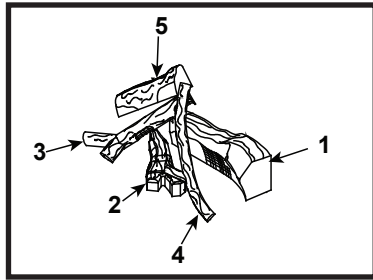

### Log Set Assembly

**IMPORTANT: THIS IS DATED INFORMATION.** Parts must be ordered from a dealer or distributor. **Hearth and Home Technologies does not sell directly to consumers.** Provide model number and serial number when requesting service parts from your dealer or distributor.

**Stocked at Depot**

ITEM	DESCRIPTION	COMMENTS	PART NUMBER	
	Log Set Assembly		LOGS-750	Y
1	Log 1	<b>No longer available, Must order complete assembly</b>	SRV530-711	
2	Log 2		SRV560-703	
3	Log 3		SRV402-701	
4	Log 4		SRV560-702	
5	Log 5		SRV560-704	
6	Hood		SRV530-175	
7	Burner NG		534-231A	Y
	Burner LP		534-233A	Y
8	Grate Assembly	No longer available	530-360A	
9	Base Refractory	No longer available	2045-108	
10	Glass Door Assembly		GLA-750TRS	Y
11	Top Louver	No longer available	530-255A	
14	Junction Box		100-250A	Y
12	Bottom Louver	No longer available	530-258A	
13	Middle Louver	No longer available	DF-750M	