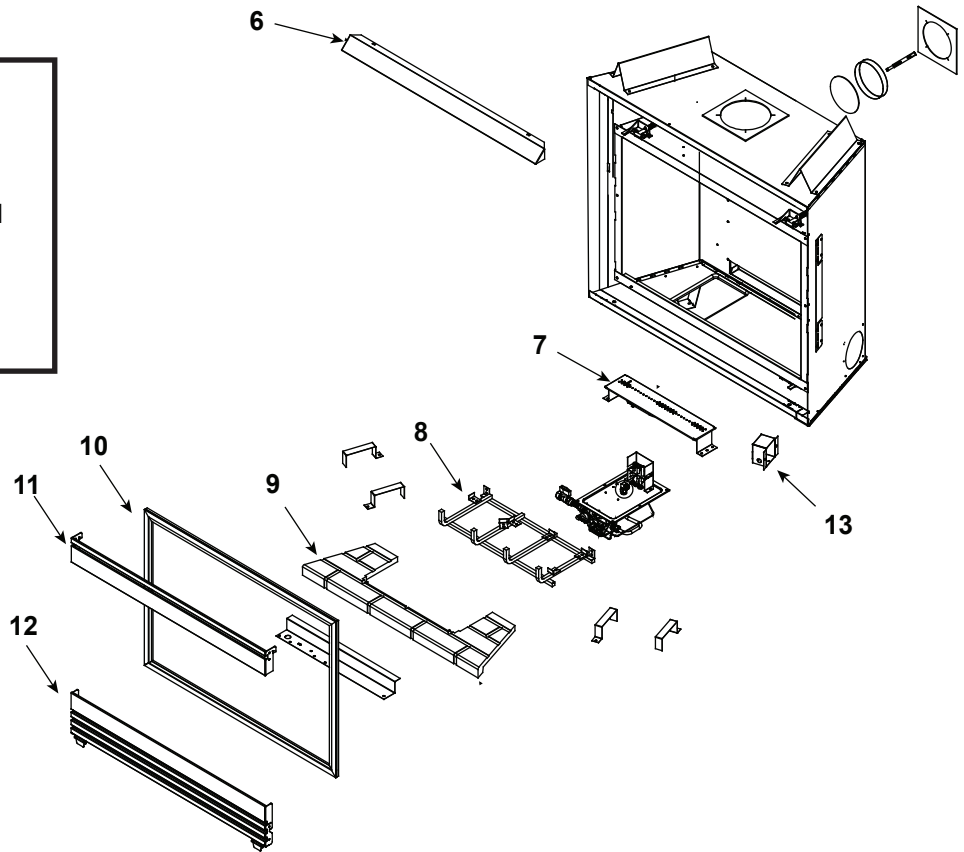

Log Set Assembly

IMPORTANT: THIS IS DATED INFORMATION. Parts must be ordered from a dealer or distributor. **Hearth and Home Technologies does not sell directly to consumers.** Provide model number and serial number when requesting service parts from your dealer or distributor.

**Stocked
at Depot**

ITEM	DESCRIPTION	COMMENTS	PART NUMBER	
	Log Set Assembly		LOGS-750	Y
1	Log 1	No longer available, Must order complete assembly	SRV530-711	
2	Log 2		SRV402-701	
3	Log 3		SRV560-703	
4	Log 4		SRV560-702	
5	Log 5		SRV560-704	
6	Hood		SRV530-175	
7	Burner NG		560-231A	Y
	Burner LP		530-233A	Y
8	Log Grate	No longer available	530-360A	
9	Base Refractory	No longer available	2045-108	
10	Glass Door Assembly		GLA-6TROC	Y
11	Louver, Top NG	No longer available	SRV530-257A-BK	
12	Louver, Bottom	No longer available	SRV530-237A-BK	
13	Junction Box	Standing Pilot	100-250A	Y
		No longer available	100-254A	