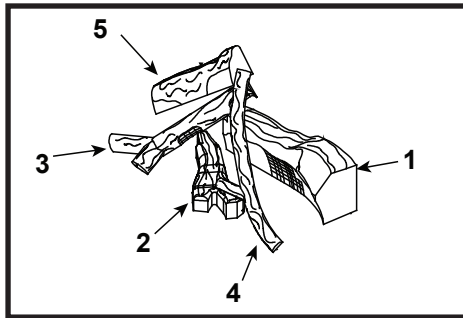

Log Set Assembly

IMPORTANT: THIS IS DATED INFORMATION. Parts must be ordered from a dealer or distributor. **Hearth and Home Technologies does not sell directly to consumers.** Provide model number and serial number when requesting service parts from your dealer or distributor.

**Stocked
at Depot**

ITEM	DESCRIPTION	COMMENTS	PART NUMBER	
	Log Set Assembly		LOGS-750	Y
1	Log 1	No longer available, Must order complete assembly	SRV530-711	
2	Log 2		SRV402-701	
3	Log 3		SRV560-703	
4	Log 4		SRV560-702	
5	Log 5		SRV560-704	
6	Hood		SRV530-175	
7	Burner NG		560-231A	Y
	Burner LP		530-233A	Y
8	Log Grate	No longer available	530-360A	
9	Base Refractory	No longer available	2045-108	
10	Glass Door Assembly		GLA-6TROC	Y
11	Louver, Top NG	No longer available	SRV530-257A-BK	
12	Louver, Bottom	No longer available	SRV530-237A-BK	
13	Junction Box	Standing Pilot	100-250A	Y
		No longer available	100-254A	