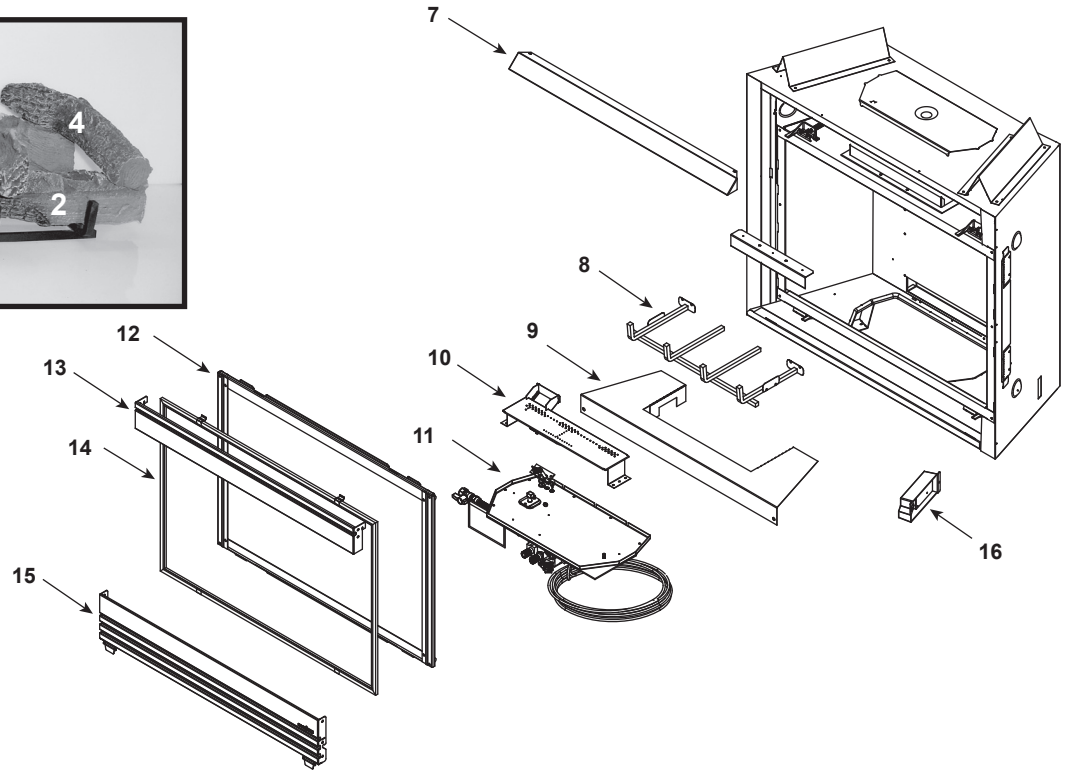

No one builds a better fire

36" Gas Fireplace - DV

Beginning Manufacturing Date: Mar 2004

Ending Manufacturing Date: Sept 2007

Log Set Assembly

IMPORTANT: THIS IS DATED INFORMATION. Parts must be ordered from a dealer or distributor. **Hearth and Home Technologies does not sell directly to consumers.** Provide model number and serial number when requesting service parts from your dealer or distributor.

Stocked at Depot

ITEM	DESCRIPTION	COMMENTS	PART NUMBER	
	Log Set Assembly		LOGS-SL750-D	Y
1	Log 1	No longer available, Must order complete assembly	SRV2045-700	
2	Log 2		SRV530-719	
3	Log 3		SRV530-718	
4	Log 4		SRV2045-703	
5	Log 5		SRV2045-702	
6	Log 6		SRV2045-701	
7	Hood		SRV530-175	
8	Log Grate	No longer available	2045-040	
9	Base Refractory	No longer available	2045-108	
10	Burner	Pre 0021076251	530-216A	Y
		Post 0021076251	530-019	Y
11	Valve Assembly		Refer to Valve Page	
12	Glass Door Assembly		GLA-750TR	Y
13	Louver, Top	No longer available	SRV530-257A-BK	
14	Mesh Assembly		SRV530-382A	Y
15	Louver, Bottom	No longer available	SRV530-237A-BK	
16	Junction Box		SRV4021-013	Y

Additional service part numbers appear on following page.