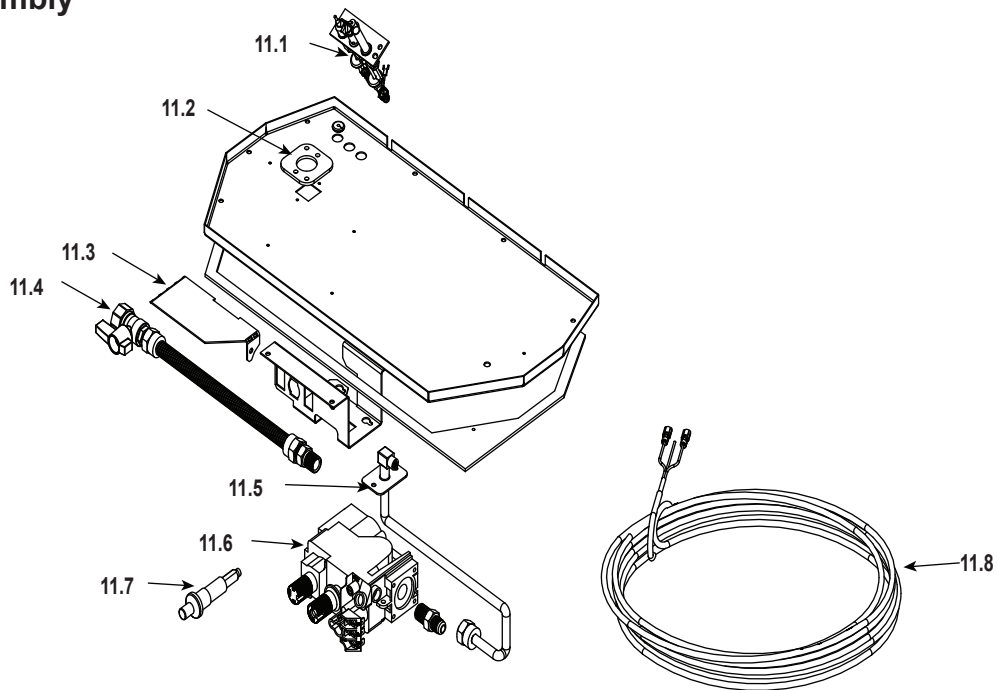

No one builds a better fire

Beginning Manufacturing Date: Mar 2004

Ending Manufacturing Date: Sept 2007

#11 Valve Assembly

IMPORTANT: THIS IS DATED INFORMATION. Parts must be ordered from a dealer or distributor. **Hearth and Home Technologies does not sell directly to consumers.** Provide model number and serial number when requesting service parts from your dealer or distributor.

Stocked at Depot

ITEM	DESCRIPTION	COMMENTS	PART NUMBER	
11.1	Pilot Assembly NG	Pre 0021076251	4021-736	Y
		Post 0021076251	2103-010	Y
	Pilot Assembly LP	Pre 0021076251	4021-737	Y
		Post 0021076251	2103-011	Y
	Thermocouple	Pre 0021076251	446-511	Y
		Post 0021076251	2103-511	Y
	Thermopile	.	2103-512	Y
	Pilot Tube	Pre 0021076251	SRV485-301	Y
		Post 0021076251	N/A	
11.2	Burner Neck Gasket		438-407	
11.3	Valve Bracket	No longer available	2025-101	
		No longer available	2025-101/SRV2044-155-BK	
11.4	Flex Ball Valve Assembly		SRV302-320	Y
11.5	Flexible Gas Connector		530-302A	Y
11.6	Valve NG	Pre 0021076251	060-522	Y
		Post 0021076251	SRV230-0710	Y
	Valve LP	Pre 0021076251	060-523	Y
		Post 0021076251	SRV230-0720	Y
11.7	Piezo Ignitor		SRV14D0503	Y
11.8	Thermostat Wire Assembly		2045-024	Y

Additional service part numbers appear on following page.