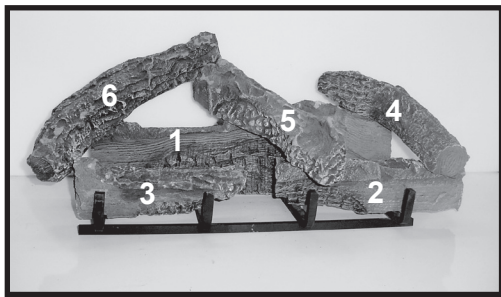

No one builds a better fire

36" Gas Fireplace - DV

Beginning Manufacturing Date: Mar 2004

Ending Manufacturing Date: Sept 2007

Log Set Assembly

IMPORTANT: THIS IS DATED INFORMATION. Parts must be ordered from a dealer or distributor. **Hearth and Home Technologies does not sell directly to consumers.** Provide model number and serial number when requesting service parts from your dealer or distributor.

Stocked at Depot

ITEM	DESCRIPTION	COMMENTS	PART NUMBER	
	Log Set Assembly		LOGS-SL750-D	Y
1	Log 1	No longer available, Must order complete assembly	SRV2045-700	
2	Log 2		SRV530-719	
3	Log 3		SRV530-718	
4	Log 4		SRV2045-703	
5	Log 5		SRV2045-702	
6	Log 6		SRV2045-701	
7	Hood		SRV530-175	
8	Log Grate	No longer available	2045-040	
9	Base Refractory	No longer available	2045-108	
10	Burner	Pre 0021076251	530-216A	Y
		Post 0021076251	530-019	Y
11	Valve Assembly		Refer to Valve Page	
12	Glass Door Assembly		GLA-750TR	Y
13	Louver, Top	No longer available	SRV530-257A-BK	
14	Mesh Assembly		SRV530-382A	Y
15	Louver, Bottom	No longer available	SRV530-237A-BK	
16	Junction Box		SRV4021-013	Y