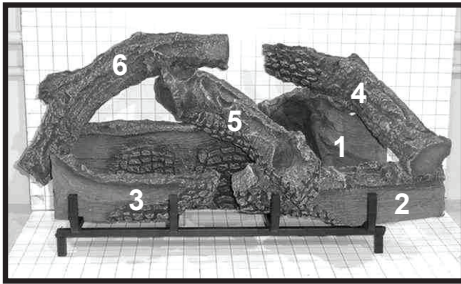

Log Set Assembly

IMPORTANT: THIS IS DATED INFORMATION. Parts must be ordered from a dealer or distributor. **Hearth and Home Technologies does not sell directly to consumers.** Provide model number and serial number when requesting service parts from your dealer or distributor.

Stocked at Depot

ITEM	DESCRIPTION	COMMENTS	PART NUMBER	
	Log Set Assembly		LOGS-SL750	Y
1	Log 1	No longer available, Must order complete assembly	SRV530-714	
2	Log 2		SRV530-719	
3	Log 3		SRV530-718	
4	Log 4		SRV530-716	
5	Log 5		SRV530-717	
6	Log 6		SRV530-715	
7	Grate Assembly	No longer available	530-361A	
8	Base Refractory	No longer available	530-117	
9	Burner NG, LP		530-216A	Y
10	Glass Door Assembly		GLA-750TR	Y
11	Mesh Assembly		SRV530-382A	Y
12	Top Louver	No longer available	SRV530-257A-BK	
13	Hood		SRV530-175	
14	Bottom Louver	No longer available	SRV530-237A-BK	
15	Junction Box	Standing Pilot	100-250A	Y
		No longer available	100-254A