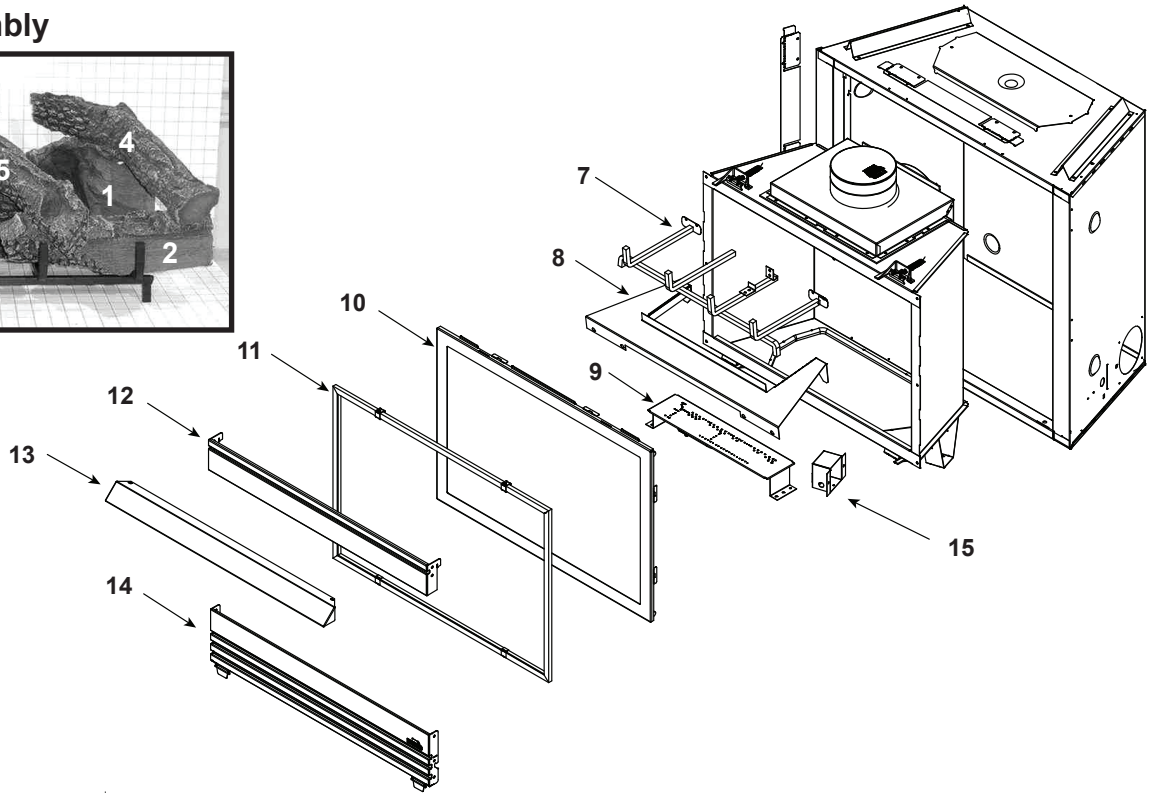

Log Set Assembly

IMPORTANT: THIS IS DATED INFORMATION. Parts must be ordered from a dealer or distributor. **Hearth and Home Technologies does not sell directly to consumers.** Provide model number and serial number when requesting service parts from your dealer or distributor.

Stocked at Depot

ITEM	DESCRIPTION	COMMENTS	PART NUMBER	
	Log Set Assembly		LOGS-SL750	Y
1	Log 1	No longer available, Must order complete assembly	SRV530-714	
2	Log 2		SRV530-719	
3	Log 3		SRV530-718	
4	Log 4		SRV530-716	
5	Log 5		SRV530-717	
6	Log 6		SRV530-715	
7	Grate Assembly	No longer available	530-361A	
8	Base Refractory	No longer available	530-117	
9	Burner NG, LP		530-216A	Y
10	Glass Door Assembly		GLA-750TR	Y
11	Mesh Assembly		SRV530-382A	Y
12	Top Louver	No longer available	SRV530-257A-BK	
13	Hood		SRV530-175	
14	Bottom Louver	No longer available	SRV530-237A-BK	
15	Junction Box	Standing Pilot	100-250A	Y
		No longer available	100-254A