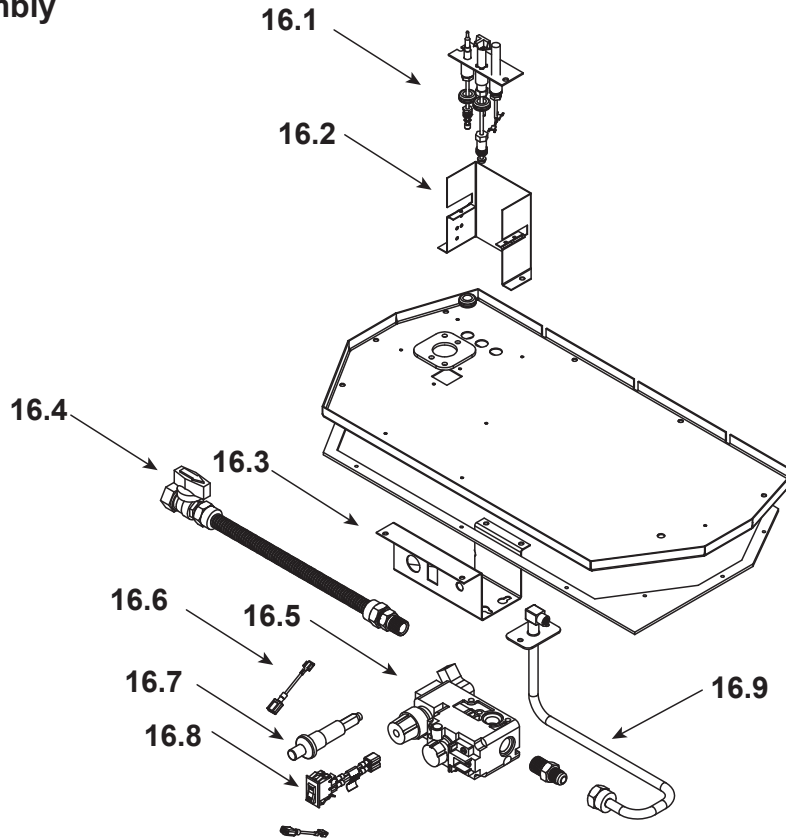

#16 Valve Assembly

IMPORTANT: THIS IS DATED INFORMATION. Parts must be ordered from a dealer or distributor. **Hearth and Home Technologies does not sell directly to consumers.** Provide model number and serial number when requesting service parts from your dealer or distributor.

**Stocked
at Depot**

ITEM	DESCRIPTION	COMMENTS	PART NUMBER	
16.1	Pilot Assembly NG		4021-736	Y
	Pilot Assembly LP		4021-737	Y
	Pilot Tube		SRV485-301	Y
	Thermocouple		446-511	Y
	Thermopile		2103-512	Y
16.2	Pilot Bracket	No longer available	530-164	
16.3	Valve Bracket	No longer available	550-169	
16.4	Flex Ball Valve Assembly		SRV302-320	Y
16.5	Valve NG		060-522	Y
	Valve LP		060-523	Y
16.6	Wire Assembly	No longer available	049-552A	
16.7	Piezo Ignitor		SRV14D0503	Y
16.8	On/Off, Switch		SRV32D0232	Y
16.9	Flexible Gas Connector	Pre 002209930	567-301A	Y
		Post 002209930	530-302A	Y

Additional service parts on following page