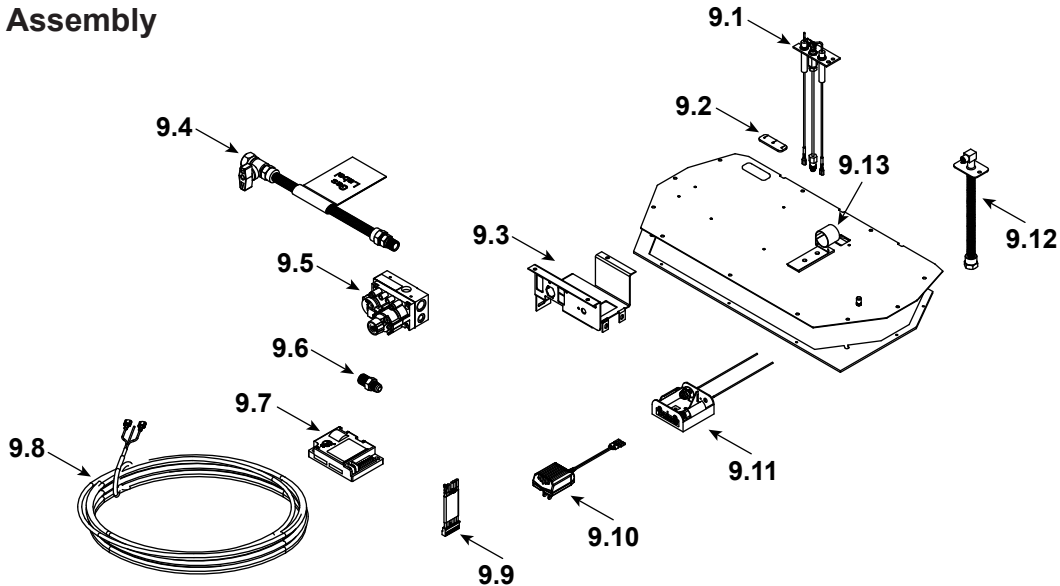

No one builds a better fire

Beginning Manufacturing Date: May 2016
Ending Manufacturing Date: Sept 2020

#9 Valve Assembly

IMPORTANT: THIS IS DATED INFORMATION. Parts must be ordered from a dealer or distributor. **Hearth and Home Technologies does not sell directly to consumers.** Provide model number and serial number when requesting service parts from your dealer or distributor.

Stocked at Depot

ITEM	DESCRIPTION	COMMENTS	PART NUMBER	
9.1	Pilot Assembly NG		2106-169	Y
	Pilot Assembly Propane		2106-170	Y
	Pilot Tube		SRV485-301	Y
9.2	3-Hole Grommet		SRV2118-420	
9.3	Valve Bracket		2118-104	
9.4	Flex Ball Valve Assembly		SRV302-320	Y
9.5	Valve NG		750-500	Y
	Valve Propane		2155-501	Y
9.6	Male Connector	Pkg of 5	303-315/5	
9.7	Module		SRV593-592	Y
9.8	Thermostat Wire Assembly		SRV2118-170	Y
9.9	Module Wire Assembly		SRV593-590	Y
9.10	3 Volt Transformer		SRV593-593	Y
9.11	Battery Pack		SRV593-594	Y
9.12	Bulkhead w/Flex Tube		SRV7000-156	Y
9.13	Shutter Bracket Assembly		2118-121	
	Orifice NG (#42)		582-842	Y
	Orifice Propane (#54)		SRV582-854	Y
	Conversion Kit NG		NGK-SL7	
	Conversion Kit Propane		LPK-SL7	
	Pilot Orifice NG		SRV593-528	Y
	Pilot Orifice Propane		SRV593-527	Y
	Regulator NG		SRVNGK-DXV	Y
	Regulator Propane	Not Available - Must replace Gas Valve