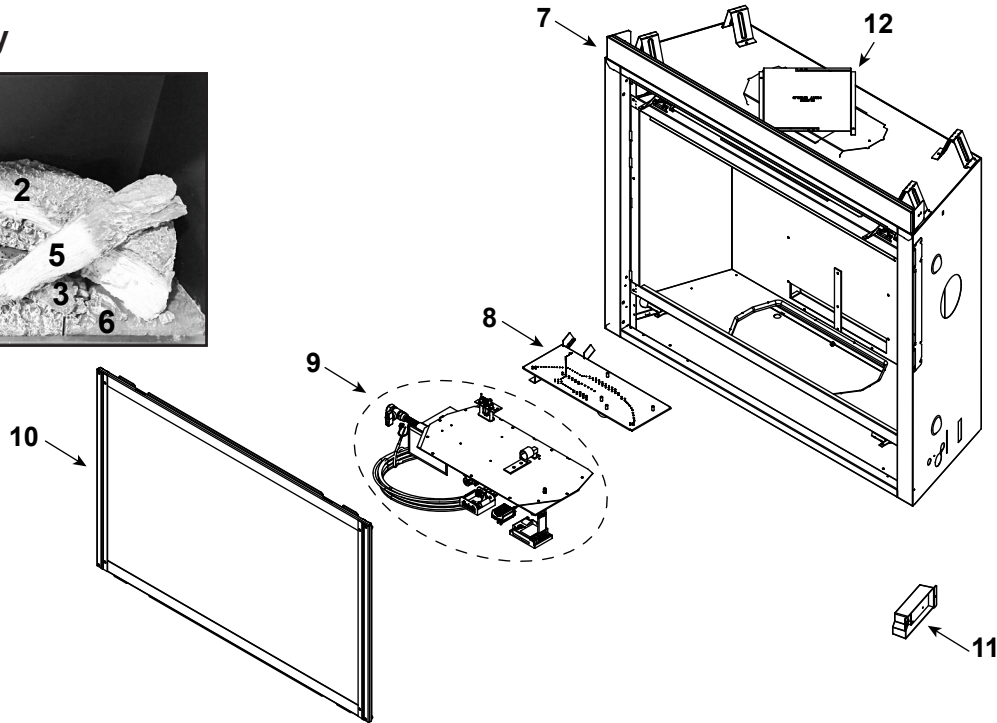

### Log Set Assembly

**IMPORTANT: THIS IS DATED INFORMATION.** Parts must be ordered from a dealer or distributor. **Hearth and Home Technologies does not sell directly to consumers.** Provide model number and serial number when requesting service parts from your dealer or distributor.

**Stocked at Depot**

ITEM	DESCRIPTION	COMMENTS	PART NUMBER	
	Log Set Assembly	Hearth Sold Separately	LOGS-SL7	Y
1	Rear Left Log		SRV2392-707	
2	Rear Right Log		SRV2392-708	
3	Burner Log		SRV2392-709	
4	Top Left Log		SRV2392-711	
5	Top Right Log		SRV2392-710	
6	Hearth Assembly (Left, Middle, & Right)		SRVHEARTH-SL7	
7	Drywall Support		2392-119	
8	Burner Assembly		2392-007	Y
9	Valve Assembly		<b>See following page</b>	
10	Glass Door Assembly		GLA-750TR	Y
11	Junction Box		SRV4021-013	Y
12	Elbow Heat Shield		385-290	
	Exhaust Baffle		550-155	
	Exhaust Restrictor		530-299	
	Finishing Template		SRVFS-6	
	Firescreen	Black	<b>FS-7-BK</b>	
	Gasket Assembly Contains Burner neck, shutter bracket, vent, seal cap, valve plate, and air passage gaskets		2118-080	
	Mineral Wool		050-721	
	Touch Up Paint		TUP-GBK-12	