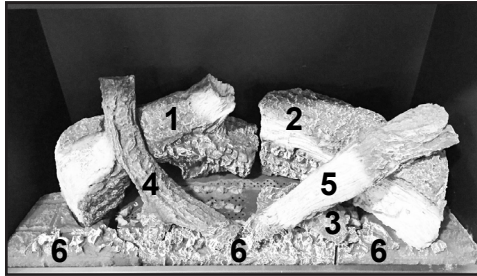

Log Set Assembly

IMPORTANT: THIS IS DATED INFORMATION. Parts must be ordered from a dealer or distributor. **Hearth and Home Technologies does not sell directly to consumers.** Provide model number and serial number when requesting service parts from your dealer or distributor.

Stocked at Depot

ITEM	DESCRIPTION	COMMENTS	PART NUMBER	
	Log Set Assembly	Hearth Sold Separately	LOGS-SL7	Y
1	Rear Left Log		SRV2392-707	
2	Rear Right Log		SRV2392-708	
3	Burner Log		SRV2392-709	
4	Top Left Log		SRV2392-711	
5	Top Right Log		SRV2392-710	
6	Hearth Assembly (Left, Middle, & Right)		SRVHEARTH-SL7	
7	Drywall Support		2392-119	
8	Burner Assembly		2392-007	Y
9	Valve Assembly		See following page	
10	Glass Door Assembly		GLA-750TR	Y
11	Junction Box		SRV4021-013	Y
12	Elbow Heat Shield		385-290	
	Exhaust Baffle		550-155	
	Exhaust Restrictor		530-299	
	Finishing Template		SRVFS-6	
	Firescreen	Black	FS-7-BK	
	Gasket Assembly Contains Burner neck, shutter bracket, vent, seal cap, valve plate, and air passage gaskets		2118-080	
	Mineral Wool		050-721	
	Touch Up Paint		TUP-GBK-12