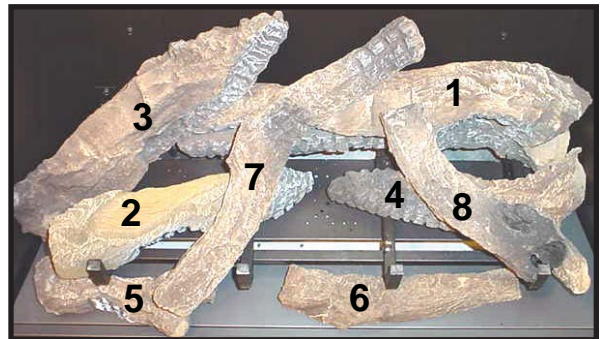

Part number list on following page.