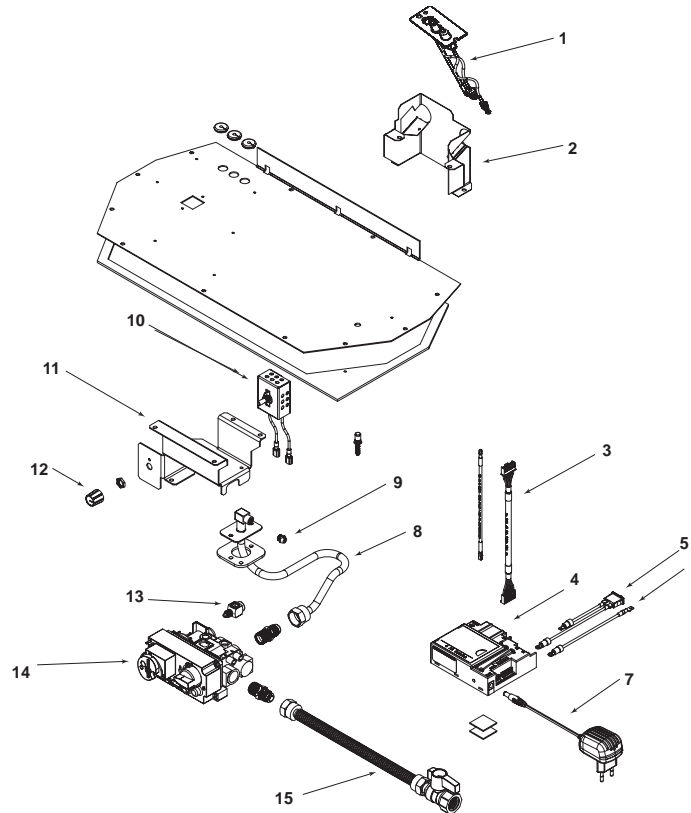

Valve Assembly

IMPORTANT THIS IS DATED INFORMATION: When Requesting service or replacement parts for your appliance please provide model number and serial number. All parts listed in this manual may be ordered from an authorized dealer.

ITEM	DESCRIPTION	SERIAL #	PART NUMBER
1	Pilot Assembly N		2098-050
	Pilot Assembly P		2098-051
2	Pilot Bracket		2079-104
3	Control Cable		2098-143
4	Module, Maxitrol		2098-142
5	Switch Assembly		2098-145
6	Block Control Wire		2098-148
7	240V Adaptor		2098-144
8	Flexible Gas Connector		383-302A
9	Orifice N (#40C)		582-840
	Orifice P (.057C)		582-057
	Orifice B (#55C)		582-855
10	Rheostat		491-510A
11	Valve Bracket		2089-120
12	Rheostat Knob		100-512
13	Thermocouple Block		2098-146
14	Gas Shutoff Assembly		2098-320A
15	Valve N		2098-130
	Valve P		2098-131