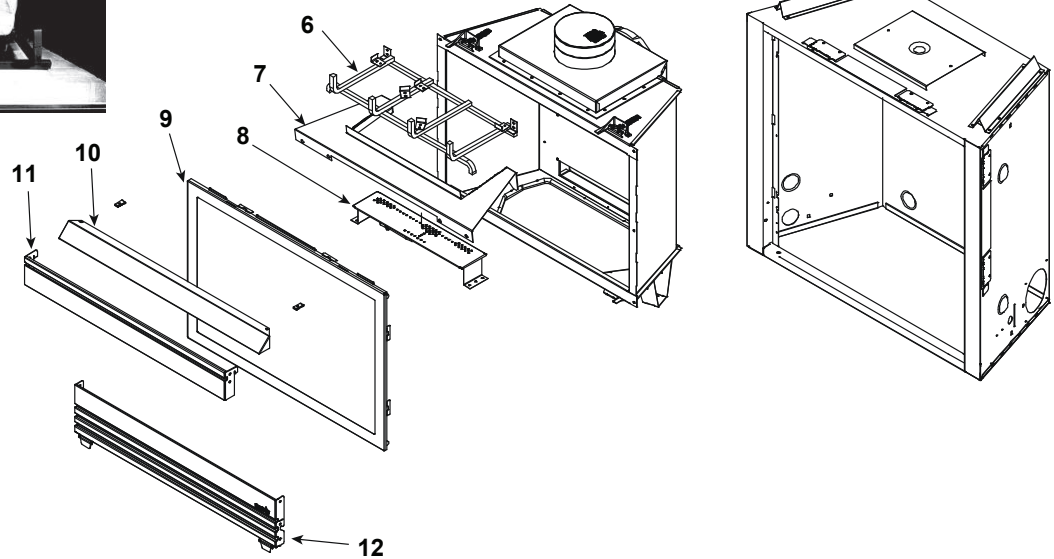

Log Set Assembly

IMPORTANT: THIS IS DATED INFORMATION. Parts must be ordered from a dealer or distributor. **Hearth and Home Technologies does not sell directly to consumers.** Provide model number and serial number when requesting service parts from your dealer or distributor.

ITEM	DESCRIPTION	COMMENTS	PART NUMBER
	Log Set Assembly		LOGS-550
1	Log	No longer available, Must order complete assembly	SRV530-703
2	Log		SRV530-702
3	Log		SRV530-704
4	Log		SRV530-705
5	Log		SRV530-701
6	Log Grate	No longer available	529-361A
7	Base Refractory	No longer available	SRV550-117
8	Burner - P	No longer available	529-132A
9	Glass Door Assembly		GLA-550TR
10	Hood	No longer available	SRV550-175
11	Top Louver Assembly	No longer available	550-252A
12	Bottom Louver Assembly	No longer available	550-249A
	Exhaust Baffle		550-155
	Extended Vertical Baffle Kit		530-299
	Mesh Assembly		550-382A
	Mineral Wool		050-721
	Wall Switch Kit, Off-white	No longer available	WSK-21
	Wall Switch Kit, White		WSK-21-W