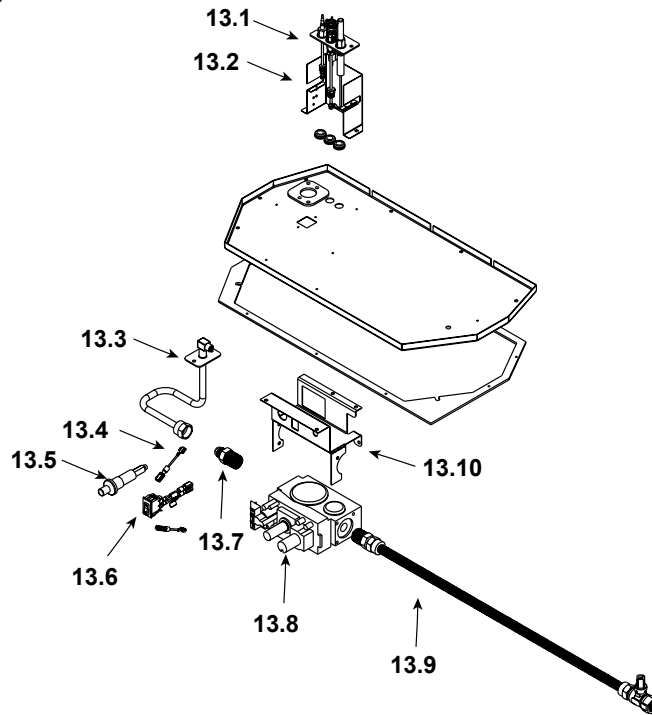

#13 Valve Assembly

IMPORTANT: THIS IS DATED INFORMATION. Parts must be ordered from a dealer or distributor. **Hearth and Home Technologies does not sell directly to consumers.** Provide model number and serial number when requesting service parts from your dealer or distributor.

ITEM	DESCRIPTION	COMMENTS	PART NUMBER
13.1	Pilot Assembly	No longer available	529-541A
	Pilot Orifice		SRV200-2630
13.2	Pilot Bracket	No longer available	530-164
13.3	Flex Tube , 12"		383-302A
13.4	Wire Assembly	No longer available	049-552A
13.5	Piezo Ignitor		291-513
13.6	ON/OFF Rocker Switch		060-521A
13.7	Male Connector	Pkg of 5	303-315/5
13.8	Valve	No longer available	060-526
13.9	Flex Assembly		SRV302-320
13.10	Valve Bracket	No longer available	529-169
	Burner Orifice (#54C)		SRV582-854
DSI Valve Parts			
	Valve	No longer available	529-500
	Igniter	No longer available	529-591
	Module	No longer available	529-510
	Wiring Harness	No longer available	529-530A