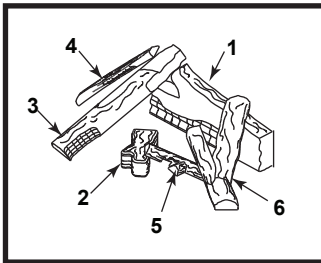

LOG-550S

IMPORTANT: THIS IS DATED INFORMATION. Parts must be ordered from a dealer or distributor. **Hearth and Home Technologies does not sell directly to consumers.** Provide model number and serial number when requesting service parts from your dealer or distributor.

Stocked at Depot

ITEM	DESCRIPTION	COMMENTS	PART NUMBER	
	Log Set Assembly	6 LOGS	LOGS-550S	Y
		5 LOGS	LOGS-550	Y
1	Log 1	No longer available, Must order complete assembly	SRV530-701	
2	Log 2		SRV530-704	
3	Log 3		SRV530-702	
4	Log 4		SRV530-703	
5	Log 5		SRV530-705	
6	Log 6		SRV569-707	
7	Burner NG, LP		530-131A	Y
8	Base Refractory	No longer available	2044-145	
9	Log Grate	No longer available	550-360A	
10	Glass Door Assembly	No longer available	GLA-550	
11	Hood	No longer available	SRV550-175	
12	Louver, Top	No longer available	550-252A	
13	Louver, Bottom	No longer available	550-249A	
14	Junction Box	Standing Pilot	100-250A	Y
		No longer available	100-254A