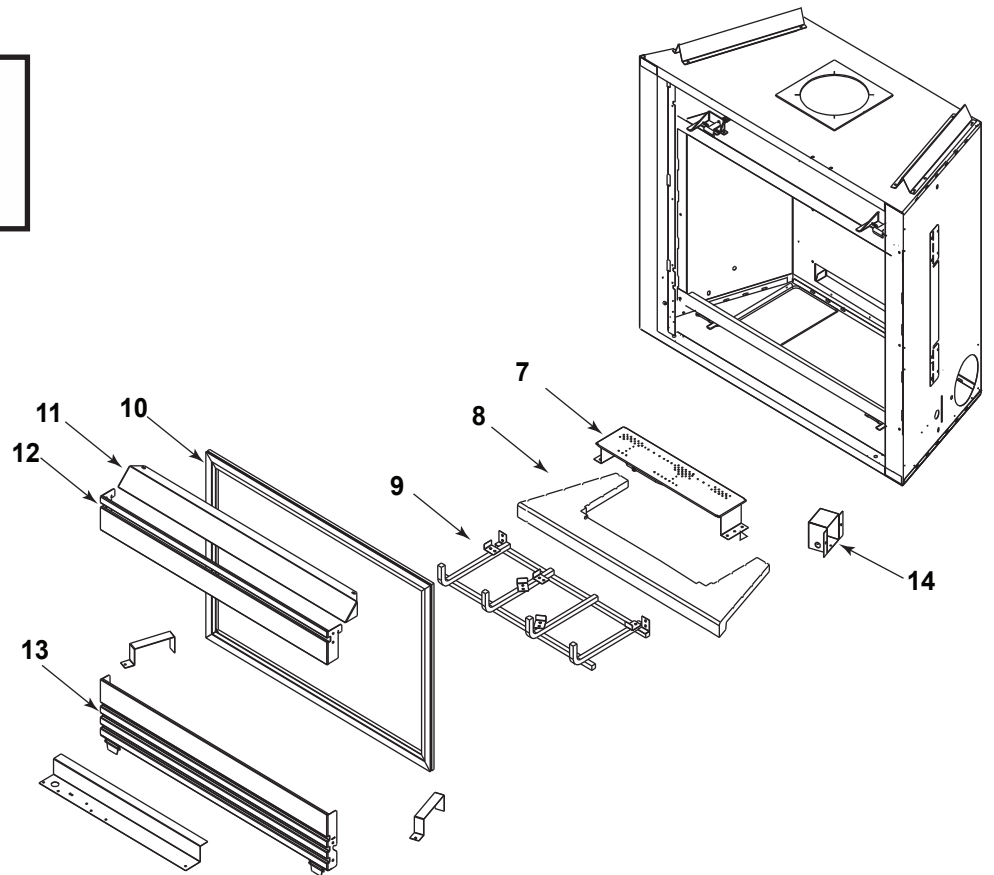

No one builds a better fire

32" Gas Fireplace - DV

Beginning Manufacturing Date: May 1989
Ending Manufacturing Date: March 2001

LOGS-550

LOG-550S

IMPORTANT: THIS IS DATED INFORMATION. Parts must be ordered from a dealer or distributor. **Hearth and Home Technologies does not sell directly to consumers.** Provide model number and serial number when requesting service parts from your dealer or distributor.

Stocked at Depot

ITEM	DESCRIPTION	COMMENTS	PART NUMBER	
	Log Set Assembly	6 LOGS	LOGS-550S	Y
		5 LOGS	LOGS-550	Y
1	Log 1	No longer available, Must order complete assembly	SRV530-701	
2	Log 2		SRV530-704	
3	Log 3		SRV530-702	
4	Log 4		SRV530-703	
5	Log 5		SRV530-705	
6	Log 6		SRV569-707	
7	Burner NG, LP		530-131A	Y
8	Base Refractory	No longer available	2044-145	
9	Log Grate	No longer available	550-360A	
10	Glass Door Assembly	No longer available	GLA-550	
11	Hood	No longer available	SRV550-175	
12	Louver, Top	No longer available	550-252A	
13	Louver, Bottom	No longer available	550-249A	
14	Junction Box	Standing Pilot	100-250A	Y
		No longer available	100-254A	