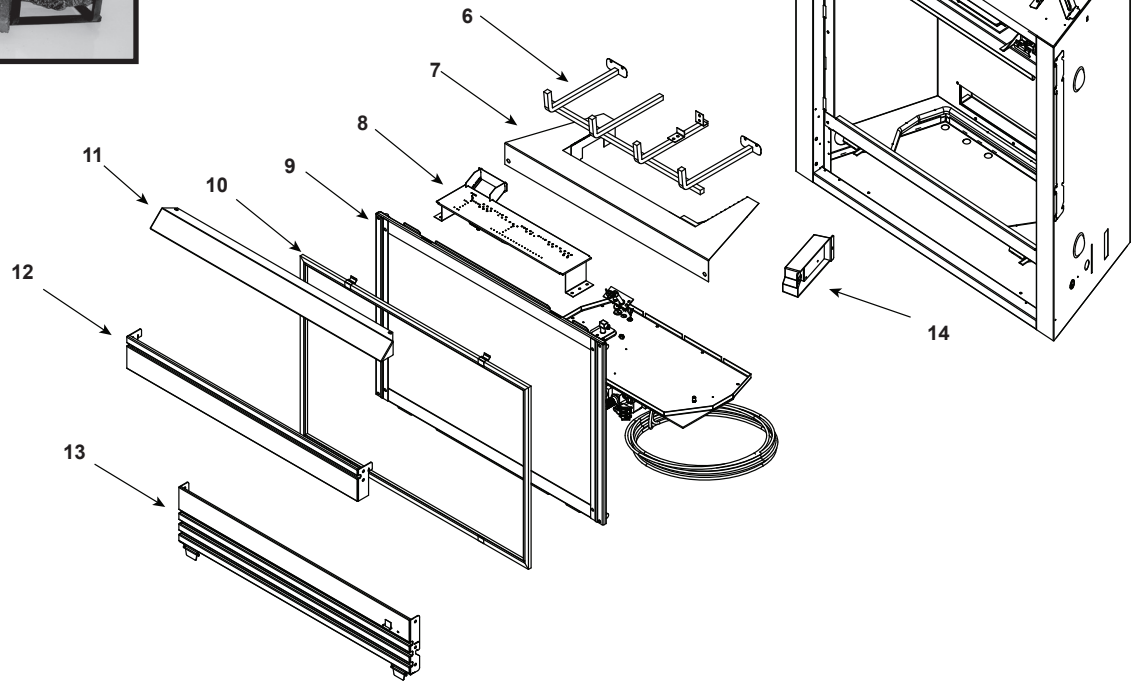

Log Set Assembly

IMPORTANT: THIS IS DATED INFORMATION. Parts must be ordered from a dealer or distributor. **Hearth and Home Technologies does not sell directly to consumers.** Provide model number and serial number when requesting service parts from your dealer or distributor.

**Stocked
at Depot**

ITEM	DESCRIPTION	COMMENTS	PART NUMBER	
	Log Set Assembly		LOGS-SL550-D	Y
1	Log 1 (combined logs)	No longer available, Must order complete assembly	SRV2044-700	
2	Log 2		SRV550-717	
3	Log 3		SRV2044-703	
4	Log 4		SRV2044-701	
5	Log 5		SRV2044-702	
6	Log Grate	No longer available	2044-040	
7	Base Refractory NG, LP	No longer available	2044-145	
8	Burner NG, LP	Pre 0021076206	530-206A	Y
		Post 0021076206	530-018	Y
9	Glass Door Assembly		GLA-550TR	Y
11	Hood	No longer available	SRV550-175	
10	Mesh Assembly		550-382A	Y
12	Louver, Top	No longer available	550-252A	
13	Louver, Bottom	No longer available	550-249A	
14	Junction Box		SRV4021-013	Y

Additional service part numbers appear on following page.