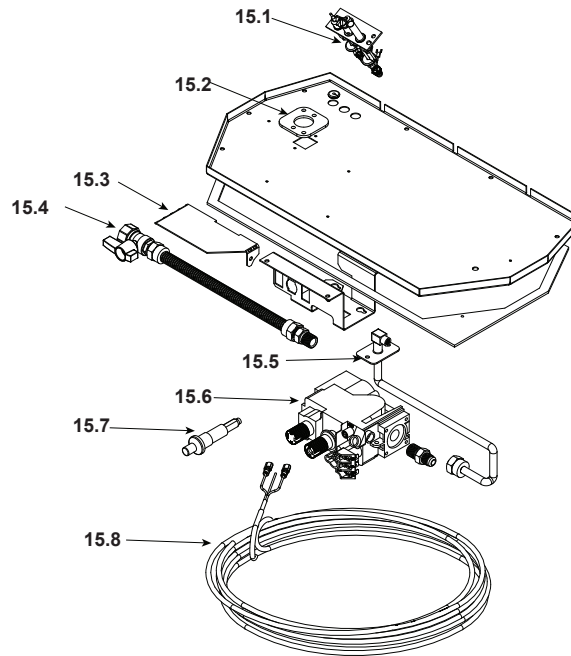

No one builds a better fire

Beginning Manufacturing Date: Mar 2004
Ending Manufacturing Date: Aug 2007

#15 Valve Assembly

IMPORTANT: THIS IS DATED INFORMATION. Parts must be ordered from a dealer or distributor. **Hearth and Home Technologies does not sell directly to consumers.** Provide model number and serial number when requesting service parts from your dealer or distributor.

**Stocked
at Depot**

ITEM	DESCRIPTION	COMMENTS	PART NUMBER	
15.1	Pilot Assembly NG	Pre 0021076206	4021-736	Y
		Post 0021076206	2103-010	Y
	Pilot Assembly LP	Pre 0021076206	4021-737	Y
		Post 0021076206	2103-011	Y
	Thermocouple	Pre 0021076206	446-511	Y
		Post 0021076206	2103-511	Y
	Thermopile		2103-512	Y
	Pilot Tube	Pre 0021076206	SRV485-301	Y
		No longer available	N/A	
15.2	Burner Neck Gasket		438-407	
15.3	Valve Bracket	No longer available	2025-101	
		No longer available	2025-101/SRV2044-155-BK	
15.4	Flex Ball Valve Assembly	No longer available	SRV302-320	Y
15.5	Flexible Gas Connector		530-302A	Y
15.6	Valve NG	Pre 0021076206	060-522	Y
		Post 0021076206	SRV230-0710	Y
	Valve LP	Pre 0021076206	060-523	Y
		Post 0021076206	SRV230-0720	Y
15.7	Piezo Ignitor		SRV14D0503	Y
15.8	Thermostat Wire Assembly		2045-024	Y

Additional service part numbers appear on following page.