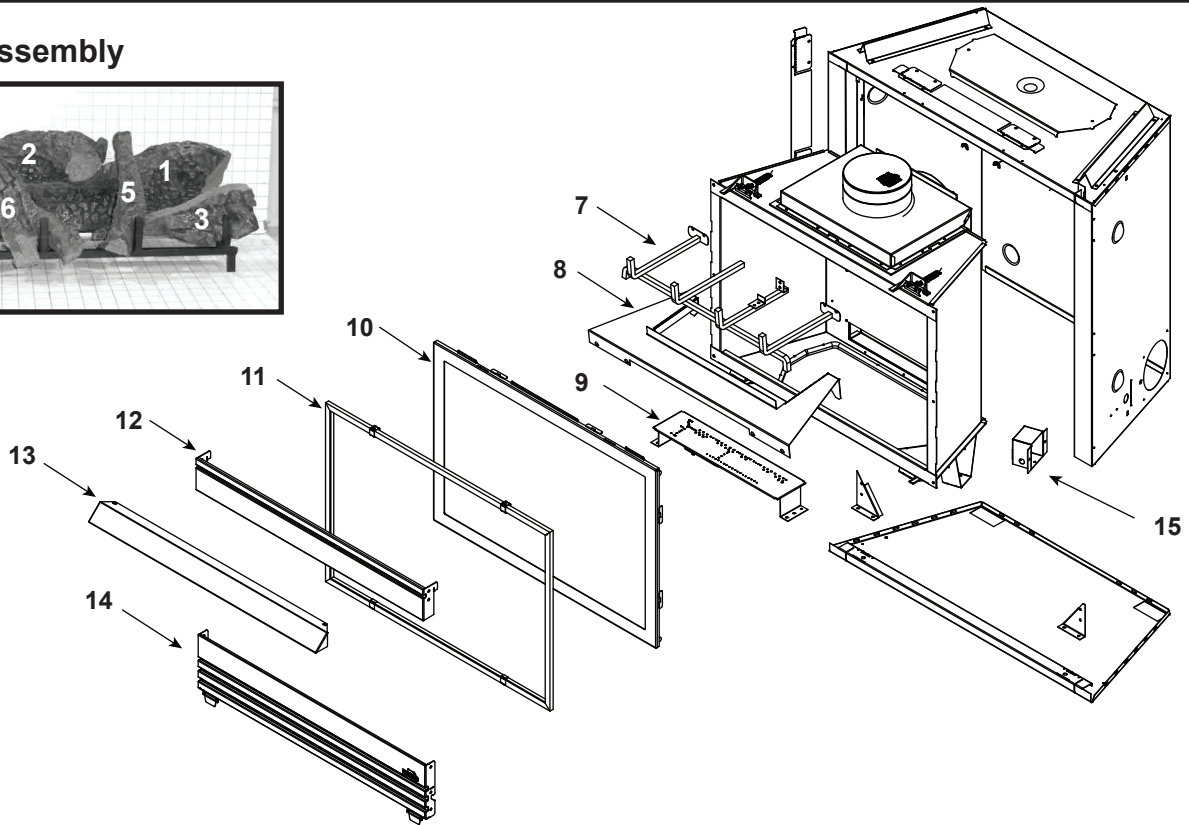

Log Set Assembly

IMPORTANT: THIS IS DATED INFORMATION. Parts must be ordered from a dealer or distributor. **Hearth and Home Technologies does not sell directly to consumers.** Provide model number and serial number when requesting service parts from your dealer or distributor.

Stocked at Depot

ITEM	DESCRIPTION	COMMENTS	PART NUMBER	
	Log Set Assembly		LOGS-SL550	Y
1	Log 1	No longer available, Must order complete assembly	SRV550-715	
2	Log 2		SRV550-714	
3	Log 3		SRV550-717	
4	Log 4		SRV550-716	
5	Log 5		SRV550-718	
6	Log 6		SRV438-724	
7	Grate Assembly	No longer available	550-361A	
8	Base Refractory	No longer available	SRV550-117	
9	Burner NG, LP		530-206A	Y
10	Glass Door Assembly		GLA-550TR	Y
11	Mesh Assembly		550-382A	Y
12	Top Louver	No longer available	550-252A	
13	Hood	No longer available	SRV550-175	
14	Bottom Louver	No longer available	550-249A	
15	Junction Box	Standing Pilot	100-250A	Y
		No longer available	100-254A