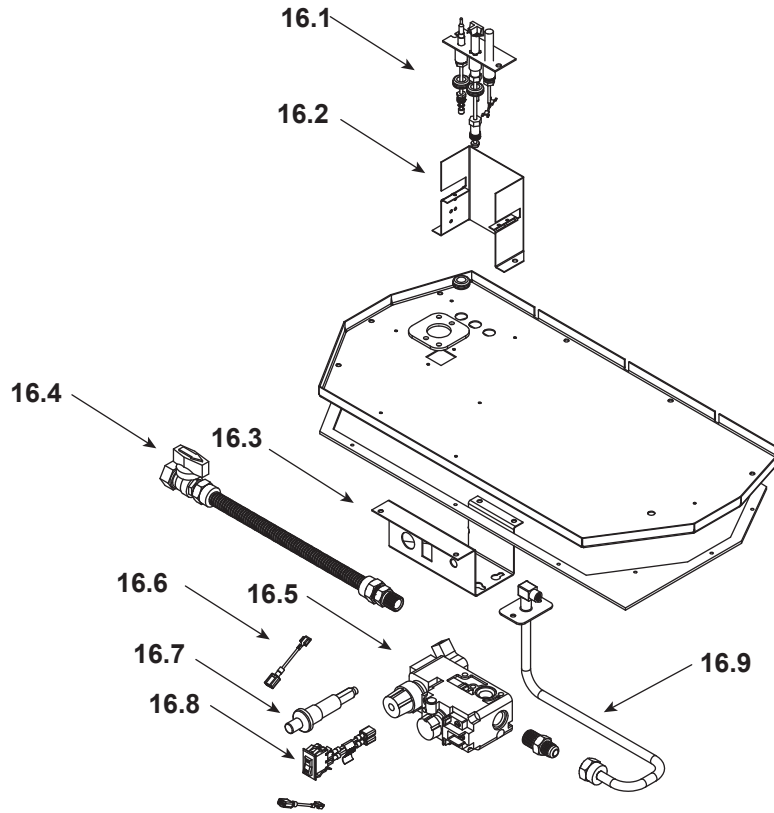

#16 Valve Assembly

IMPORTANT: THIS IS DATED INFORMATION. Parts must be ordered from a dealer or distributor. **Hearth and Home Technologies does not sell directly to consumers.** Provide model number and serial number when requesting service parts from your dealer or distributor.

**Stocked
at Depot**

ITEM	DESCRIPTION	COMMENTS	PART NUMBER	
16.1	Pilot Assembly NG		4021-736	Y
	Pilot Assembly LP		4021-737	Y
	Pilot Tube		SRV485-301	Y
	Thermocouple		446-511	Y
	Thermopile		2103-512	Y
16.2	Pilot Bracket	No longer available	530-164	
16.3	Valve Bracket	No longer available	550-169	
16.4	Flex Ball Valve Assembly		SRV302-320	Y
16.5	Valve NG		060-522	Y
	Valve LP		060-523	Y
16.6	Wire Assembly	No longer available	049-552A	
16.7	Piezo Ignitor		SRV14D0503	Y
16.8	On/Off, Switch		SRV32D0232	Y
16.9	Flexible Gas Connector	Pre 5/19/2003	567-301A	Y
		Post 5/19/2003	530-302A	Y

Additional service parts on following page