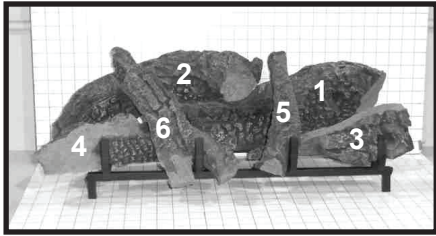

Log Set Assembly

IMPORTANT: THIS IS DATED INFORMATION. Parts must be ordered from a dealer or distributor. **Hearth and Home Technologies does not sell directly to consumers.** Provide model number and serial number when requesting service parts from your dealer or distributor.

Stocked at Depot

ITEM	DESCRIPTION	COMMENTS	PART NUMBER	
	Log Set Assembly		LOGS-SL550	Y
1	Log 1	No longer available, Must order complete assembly	SRV550-715	
2	Log 2		SRV550-714	
3	Log 3		SRV550-717	
4	Log 4		SRV550-716	
5	Log 5		SRV550-718	
6	Log 6		SRV438-724	
7	Grate Assembly	No longer available	550-361A	
8	Base Refractory	No longer available	SRV550-117	
9	Burner NG, LP		530-206A	Y
10	Glass Door Assembly		GLA-550TR	Y
11	Mesh Assembly		550-382A	Y
12	Top Louver	No longer available	550-252A	
13	Hood	No longer available	SRV550-175	
14	Bottom Louver	No longer available	550-249A	
15	Junction Box	Standing Pilot	100-250A	Y
		No longer available	100-254A