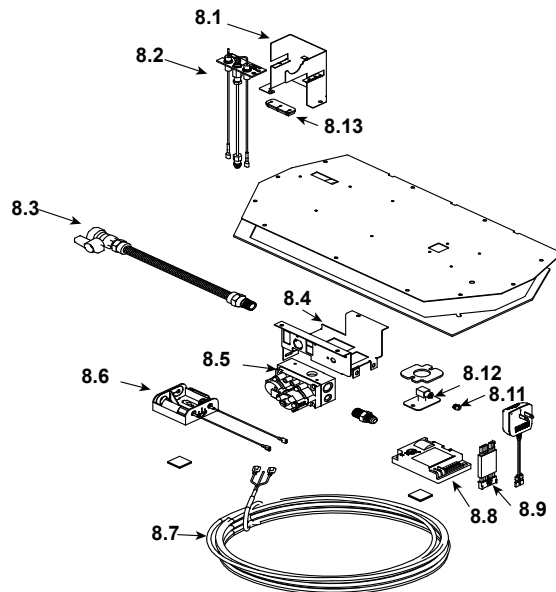

No one builds a better fire

Beginning Manufacturing Date: May 2009
Ending Manufacturing Date: Active

#8 Valve Assembly

IMPORTANT: THIS IS DATED INFORMATION. Parts must be ordered from a dealer or distributor. **Hearth and Home Technologies does not sell directly to consumers.** Provide model number and serial number when requesting service parts from your dealer or distributor.

**Stocked
at Depot**

ITEM	DESCRIPTION	COMMENTS	PART NUMBER	
8.1	Pilot Bracket		2185-112	
8.2	Pilot Assembly NG		SRV2090-012	Y
	Pilot Assembly Propane		2090-013	Y
	Pilot Tube		SRV485-301	Y
8.3	Flex Ball Valve Assembly		SRV302-320	Y
8.4	Valve Bracket		2118-104	
8.5	Valve NG		593-500	Y
	Valve Propane		SRV593-501	Y
8.6	Battery Pack		SRV593-594	Y
8.7	Thermostat Wire Assembly		SRV2118-170	Y
8.8	Module		593-592	Y
8.9	Module Wire Assembly		SRV593-590	Y
8.10	3 Volt Transformer		SRV593-593	Y
8.11	Orifice NG (#44)		582-844	Y
	Orifice Propane (#55)		582-855	Y
8.12	Flex Tube Assembly		SRV7000-156	Y
8.13	3-Hole Grommet		SRV2118-420	
	Jumper Wires, 2 in, male to male		2012-206	Y
	Conversion Kit NG		NGK-550METRO	Y
	Conversion Kit Propane		LPK-550METRO	Y
	Pilot Orifice NG		SRV593-528	Y
	Pilot Orifice Propane		SRV593-527	Y
	Regulator NG		SRVNGK-DXF	Y
	Regulator Propane		SRVLPK-DXF	Y