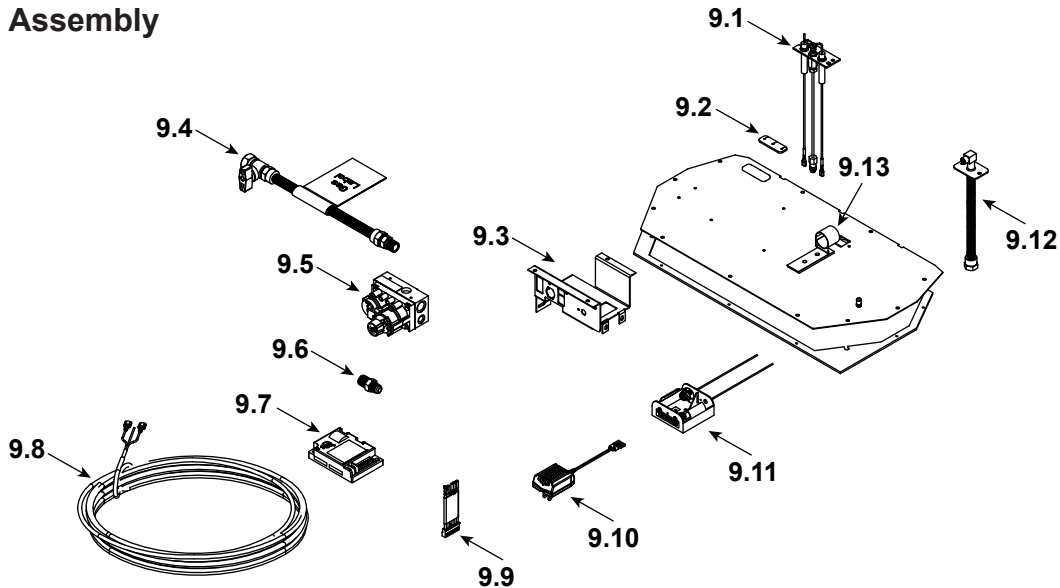

No one builds a better fire

Beginning Manufacturing Date: May 2016

Ending Manufacturing Date: Sept 2020

#9 Valve Assembly

IMPORTANT: THIS IS DATED INFORMATION. Parts must be ordered from a dealer or distributor. **Hearth and Home Technologies does not sell directly to consumers.** Provide model number and serial number when requesting service parts from your dealer or distributor.

**Stocked
at Depot**

ITEM	DESCRIPTION	COMMENTS	PART NUMBER	
9.1	Pilot Assembly NG		2106-169	Y
	Pilot Assembly Propane		2106-170	Y
	Pilot Tube		SRV485-301	Y
9.2	3-Hole Grommet		SRV2118-420	
9.3	Valve Bracket		2118-104	
9.4	Flex Ball Valve Assembly		SRV302-320	Y
9.5	Valve NG		750-500	Y
	Valve Propane		2155-501	Y
9.6	Male Connector	Pkg of 5	303-315/5	
9.7	Module		SRV593-592	Y
9.8	Thermostat Wire Assembly		SRV2118-170	Y
9.9	Module Wire Assembly		SRV593-590	Y
9.10	3 Volt Transformer		SRV593-593	Y
9.11	Battery Pack		SRV593-594	Y
9.12	Bulkhead w/Flex Tube		SRV7000-156	Y
9.13	Shutter Bracket Assembly		2118-121	
	Orifice NG (#44)		582-844	Y
	Orifice Propane (#55)		582-855	Y
	Conversion Kit NG		NGK-SL5	
	Conversion Kit Propane		LPK-SL5	
	Pilot Orifice NG		SRV593-528	Y
	Pilot Orifice Propane		SRV593-527	Y
	Regulator NG		SRVNGK-DXV	Y
	Regulator Propane	Not Available - Must replace Gas Valve		Y