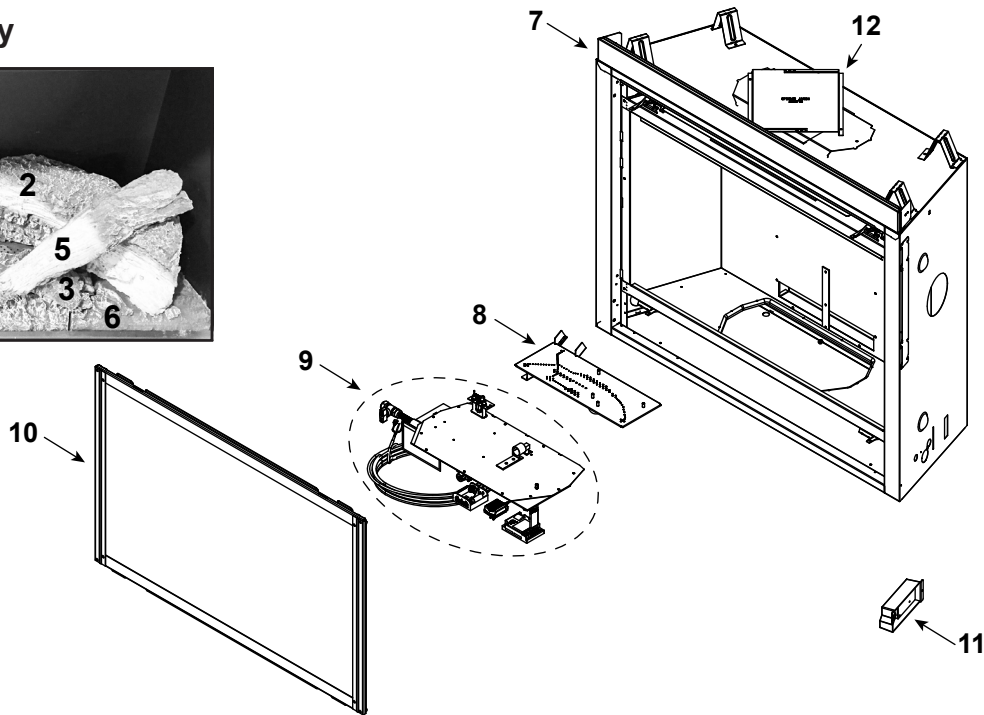

Log Set Assembly

IMPORTANT: THIS IS DATED INFORMATION. Parts must be ordered from a dealer or distributor. **Hearth and Home Technologies does not sell directly to consumers.** Provide model number and serial number when requesting service parts from your dealer or distributor.

Stocked at Depot

ITEM	DESCRIPTION	COMMENTS	PART NUMBER	
	Log Set Assembly	Hearth Sold Separately	LOGS-SL5	Y
1	Rear Left Log		SRV2391-707	
2	Rear Right Log		SRV2391-708	
3	Burner Log		SRV2391-709	
4	Top Left Log		SRV2392-711	
5	Top Right Log		SRV2391-710	
6	Hearth Assembly (Left, Middle, & Right)		SRVHEARTH-SL5	
7	Drywall Support		2391-119	
8	Burner Assembly		2391-007	Y
9	Valve Assembly		See following page	
10	Glass Door Assembly		GLA-550TR	Y
11	Junction Box		SRV4021-013	Y
12	Elbow Heat Shield		385-290	
	Exhaust Baffle		550-155	
	Exhaust Restrictor		530-299	
	Finishing Template		SRVFS-5	
	Firescreen	Black	FS-5-BK	
	Gasket Assembly Contains Burner neck, shutter bracket, vent, seal cap, valve plate, and air passage gaskets		2118-080	
	Mineral Wool		050-721	
	Touch Up Paint		TUP-GBK-12	