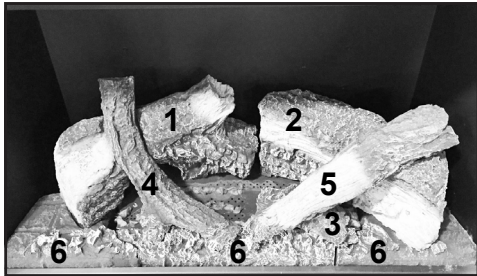

Log Set Assembly

IMPORTANT: THIS IS DATED INFORMATION. Parts must be ordered from a dealer or distributor. **Hearth and Home Technologies does not sell directly to consumers.** Provide model number and serial number when requesting service parts from your dealer or distributor.

Stocked at Depot

ITEM	DESCRIPTION	COMMENTS	PART NUMBER	
	Log Set Assembly	Hearth Sold Separately	LOGS-SL5	Y
1	Rear Left Log		SRV2391-707	
2	Rear Right Log		SRV2391-708	
3	Burner Log		SRV2391-709	
4	Top Left Log		SRV2392-711	
5	Top Right Log		SRV2391-710	
6	Hearth Assembly (Left, Middle, & Right)		SRVHEARTH-SL5	
7	Drywall Support		2391-119	
8	Burner Assembly		2391-007	Y
9	Valve Assembly		See following page	
10	Glass Door Assembly		GLA-550TR	Y
11	Junction Box		SRV4021-013	Y
12	Elbow Heat Shield		385-290	
	Exhaust Baffle		550-155	
	Exhaust Restrictor		530-299	
	Finishing Template		SRVFS-5	
	Firescreen	Black	FS-5-BK	
	Gasket Assembly Contains Burner neck, shutter bracket, vent, seal cap, valve plate, and air passage gaskets		2118-080	
	Mineral Wool		050-721	
	Touch Up Paint		TUP-GBK-12	