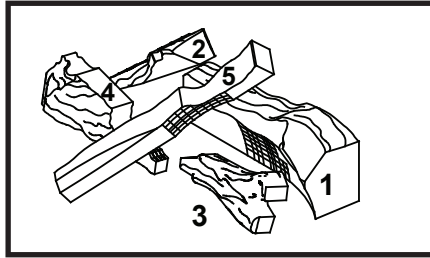

Log Set Assembly

IMPORTANT: THIS IS DATED INFORMATION. Parts must be ordered from a dealer or distributor. **Hearth and Home Technologies does not sell directly to consumers.** Provide model number and serial number when requesting service parts from your dealer or distributor.

Stocked at Depot

ITEM	DESCRIPTION	COMMENTS	PART NUMBER	
1	Log 1		SRV530-711	
2	Log 2	No longer available	SRV446-714	
3	Log 3		SRV402-701	
4	Log 4		SRV446-703	
5	Log 5		SRV446-704	
6	Hood	No longer available	SRV65-143-BK	
7	Grate Assembly	No longer available	486-360A	
8	Burner Orifice NG (#36A)	No longer available	079-831	
	Burner Orifice LP (#51A)	No longer available	079-803	
9	Refractory Bottom Left	No longer available	SRV486-371	
10	Glass Assembly	No longer available	GLA-SL42	
11	Decorative Front	No longer available	DF-42H	
12	Burner	No longer available	486-176A	
13	Refractory Bottom Right	No longer available	SRV486-370	