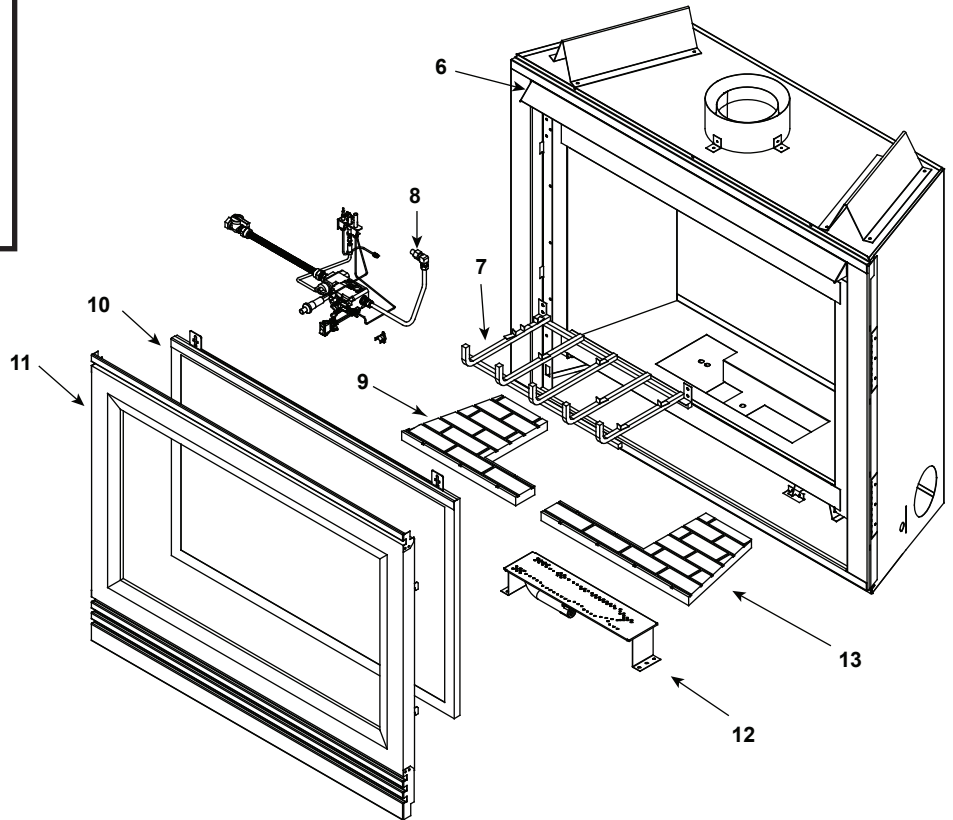

Log Set Assembly

IMPORTANT: THIS IS DATED INFORMATION. Parts must be ordered from a dealer or distributor. **Hearth and Home Technologies does not sell directly to consumers.** Provide model number and serial number when requesting service parts from your dealer or distributor.

Stocked at Depot

ITEM	DESCRIPTION	COMMENTS	PART NUMBER	
1	Log 1		SRV530-711	
2	Log 2	No longer available	SRV446-714	
3	Log 3		SRV402-701	
4	Log 4		SRV446-703	
5	Log 5		SRV446-704	
6	Hood	No longer available	SRV65-143-BK	
7	Grate Assembly	No longer available	486-360A	
8	Burner Orifice NG (#36A)	No longer available	079-831	
	Burner Orifice LP (#51A)	No longer available	079-803	
9	Refractory Bottom Left	No longer available	SRV486-371	
10	Glass Assembly	No longer available	GLA-SL42	
11	Decorative Front	No longer available	DF-42H	
12	Burner	No longer available	486-176A	
13	Refractory Bottom Right	No longer available	SRV486-370