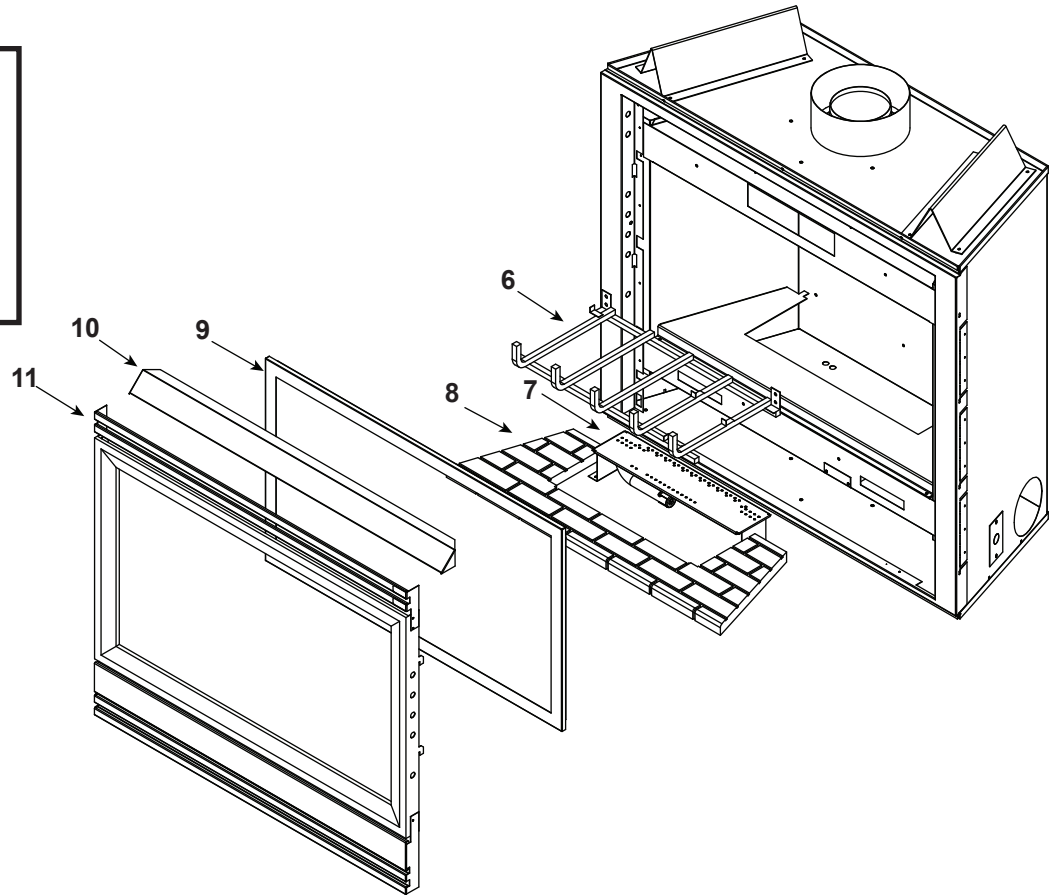

Log Set Assembly

IMPORTANT: THIS IS DATED INFORMATION. Parts must be ordered from a dealer or distributor. **Hearth and Home Technologies does not sell directly to consumers.** Provide model number and serial number when requesting service parts from your dealer or distributor.

Stocked at Depot

ITEM	DESCRIPTION	COMMENTS	PART NUMBER	
	Log Set Assembly	No longer available	LOGS-SL36S	
1	Log 1	No longer available	SRV459-701	
2	Log 2	No longer available	SRV459-702	
3	Log 3	No longer available	SRV446-714	
4	Log 4		SRV446-706	
5	Log 5	No longer available	SRV459-703	
6	Grate Assembly	No longer available	459-362A	
7	Burner NG	No longer available	459-LOGUPNG	
		Post 6441	446-176A	Y
	Burner LP	No longer available	459-LOGUPLP	
		Post 1602	446-176A	Y
8	Refractory	No longer available	SRV459-337	
9	Glass Door Assembly		GLA-36TV	Y
10	Hood		SRV60-143-BK	
11	Decorative Front	No longer available	DF-36H	