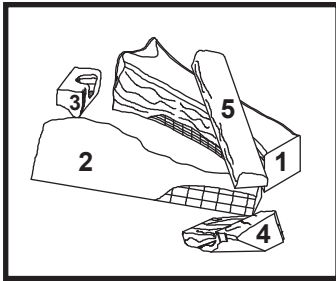

Log Set Assembly

IMPORTANT: THIS IS DATED INFORMATION. Parts must be ordered from a dealer or distributor. **Hearth and Home Technologies does not sell directly to consumers.** Provide model number and serial number when requesting service parts from your dealer or distributor.

Stocked at Depot

ITEM	DESCRIPTION	COMMENTS	PART NUMBER	
	Log Set Assembly	No longer available	LOGS-SL36S	
1	Log 1	No longer available	SRV459-701	
2	Log 2	No longer available	SRV459-702	
3	Log 3	No longer available	SRV446-714	
4	Log 4		SRV446-706	
5	Log 5	No longer available	SRV459-703	
6	Grate Assembly	No longer available	459-362A	
7	Burner NG	No longer available	459-LOGUPNG	
		Post 6441	446-176A	Y
	Burner LP	No longer available	459-LOGUPLP	
		Post 1602	446-176A	Y
8	Refractory	No longer available	SRV459-337	
9	Glass Door Assembly		GLA-36TV	Y
10	Hood		SRV60-143-BK	
11	Decorative Front	No longer available	DF-36H	