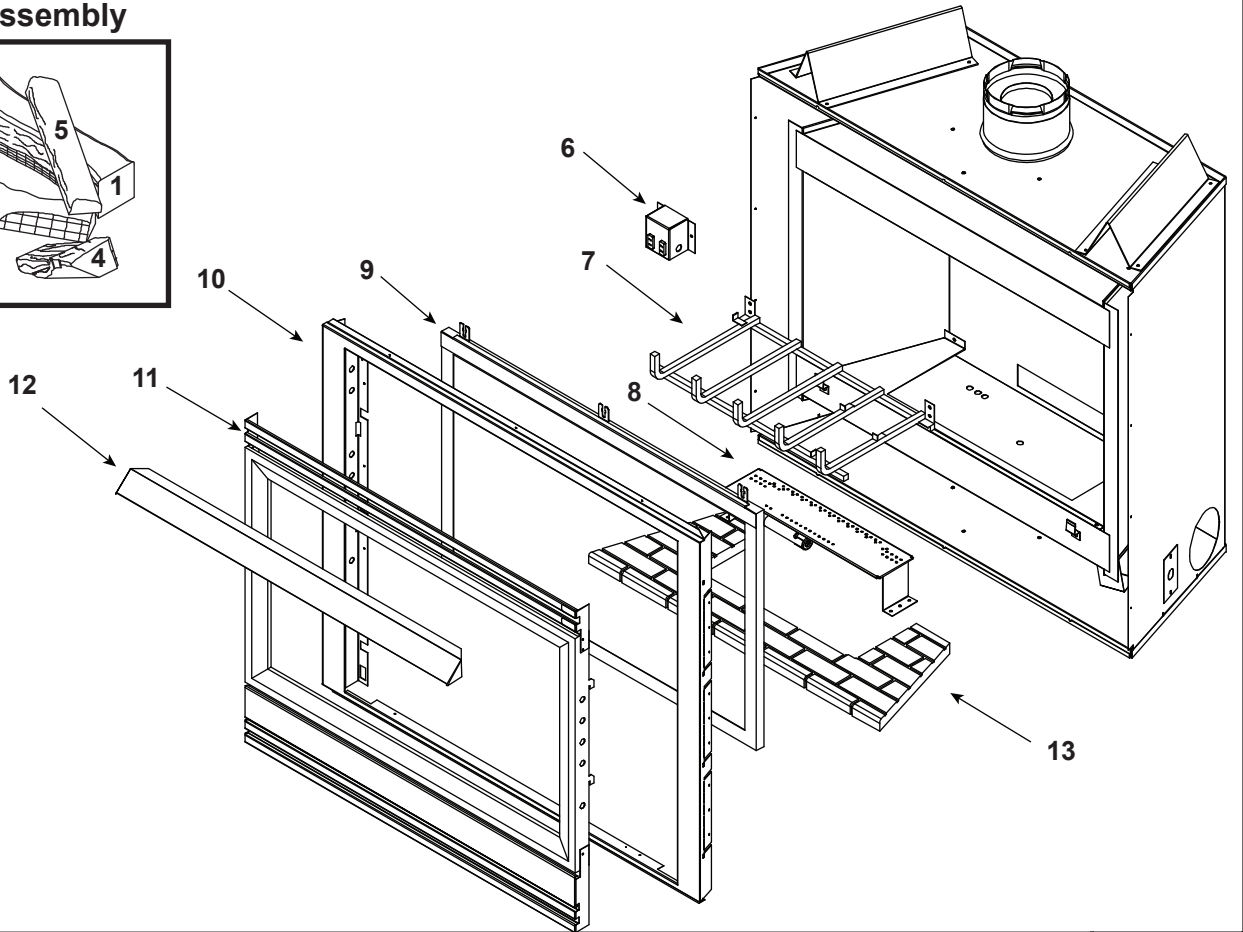

Log Set Assembly

IMPORTANT: THIS IS DATED INFORMATION. Parts must be ordered from a dealer or distributor. **Hearth and Home Technologies does not sell directly to consumers.** Provide model number and serial number when requesting service parts from your dealer or distributor.

Stocked at Depot

ITEM	DESCRIPTION	COMMENTS	PART NUMBER	
	Log Set Assembly	No longer available	LOGS-SL36S	
1	Log 1	No longer available	SRV459-701	
2	Log 2	No longer available	SRV459-702	
3	Log 3	No longer available	SRV446-714	
4	Log 4		SRV446-706	
5	Log 5	No longer available	SRV459-703	
6	Junction Box		100-250A	Y
7	Grate Assembly	No longer available	459-362A	
8	Burner	No longer available	SRV459-176A	
9	Glass Assembly		GLA-6FL	Y
10	Surround	No longer available	414-130	
11	Decorative Front	No longer available	DF-36H	
12	Hood		SRV60-143-BK	
13	Refractory	No longer available	SRV459-337	