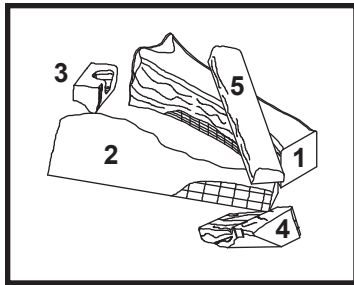

Log Set Assembly

IMPORTANT: THIS IS DATED INFORMATION. Parts must be ordered from a dealer or distributor. **Hearth and Home Technologies does not sell directly to consumers.** Provide model number and serial number when requesting service parts from your dealer or distributor.

Stocked at Depot

ITEM	DESCRIPTION	COMMENTS	PART NUMBER	
	Log Set Assembly		LOGS-SL36S	Y
1	Log 1	No longer available	SRV459-701	
2	Log 2	No longer available	SRV459-702	
3	Log 3	No longer available	SRV446-714	
4	Log 4		SRV446-706	
5	Log 5	No longer available	SRV459-703	
6	Junction Box		100-250A	Y
7	Grate Assembly	No longer available	459-362A	
8	Burner NG	Pre Early '97 (3")	SRV418-276A-NG	Y
		Post Early '97 (4")	446-176A	Y
	Burner LP	Pre Early '97 (3")	SRV418-276A-LP	Y
		Post Early '97 (4")	446-176A	Y
9	Glass Door Assembly NG	Pre 16699	GLA-DV36	Y
		Post 16699	GLA-6FL	Y
	Glass Door Assembly LP	Pre 3407	GLA-DV36	Y
		Post 3407	GLA-6FL	Y
10	Surround	No longer available	414-130	
11	Decorative Front		DF-36H	
12	Hood		SRV60-143-BK	
13	Refractory	Pre Early '97 (3")	SRV446-338	
		No longer available	SRV459-337	