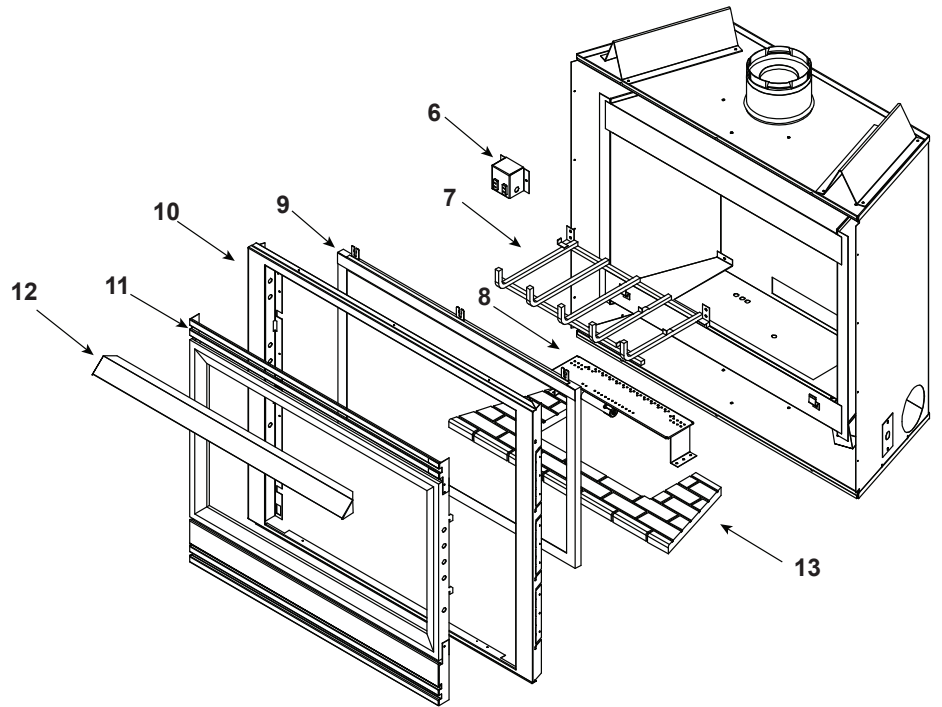

Log Set Assembly

IMPORTANT: THIS IS DATED INFORMATION. Parts must be ordered from a dealer or distributor. **Hearth and Home Technologies does not sell directly to consumers.** Provide model number and serial number when requesting service parts from your dealer or distributor.

Stocked at Depot

ITEM	DESCRIPTION	COMMENTS	PART NUMBER	
	Log Set Assembly		LOGS-SL36S	Y
1	Log 1	No longer available	SRV459-701	
2	Log 2	No longer available	SRV459-702	
3	Log 3	No longer available	SRV446-714	
4	Log 4		SRV446-706	
5	Log 5	No longer available	SRV459-703	
6	Junction Box		100-250A	Y
7	Grate Assembly	No longer available	459-362A	
8	Burner NG	Pre Early '97 (3")	SRV418-276A-NG	Y
		Post Early '97 (4")	446-176A	Y
	Burner LP	Pre Early '97 (3")	SRV418-276A-LP	Y
		Post Early '97 (4")	446-176A	Y
9	Glass Door Assembly NG	Pre 16699	GLA-DV36	Y
		Post 16699	GLA-6FL	Y
	Glass Door Assembly LP	Pre 3407	GLA-DV36	Y
		Post 3407	GLA-6FL	Y
10	Surround	No longer available	414-130	
11	Decorative Front		DF-36H	
12	Hood		SRV60-143-BK	
13	Refractory	Pre Early '97 (3")	SRV446-338	
		No longer available	SRV459-337