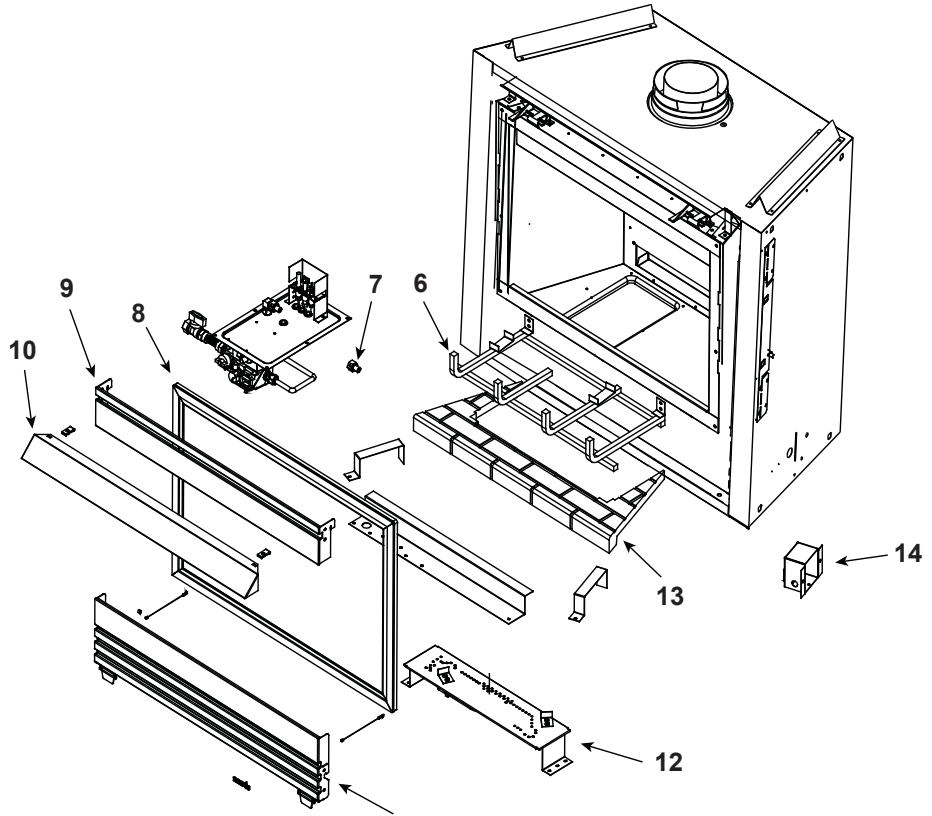

### Log Set Assembly

IMPORTANT: THIS IS DATED INFORMATION. Parts must be ordered from a dealer or distributor. **Hearth and Home Technologies does not sell directly to consumers.** Provide model number and serial number when requesting service parts from your dealer or distributor.

**Stocked at Depot**

ITEM	DESCRIPTION	COMMENTS	PART NUMBER	
	Log Set Assembly		LOGS-350	Y
1	Log 1	<b>No longer available, Must order complete assembly</b>	SRV530-701	
2	Log 2		SRV530-704	
3	Log 3		SRV540-702	
4	Log 4		SRV530-705	
5	Log 5		SRV530-703	
6	Log Grate	No longer available	540-360A	
7	Burner Orifice NG (#41A)	No longer available	061-800	
	Burner Orifice LP (#53A)		060-801	
8	Glass Door Assembly	No longer available	GLA-350TRS	
9	Louver, Top		540-256A	
10	Hood	No longer available	SRV540-174	
11	Louver, Bottom	No longer available	540-257A	
12	Burner		540-234A	Y
13	Base Refractory	No longer available	540-206	
14	Junction Box		100-250A	Y