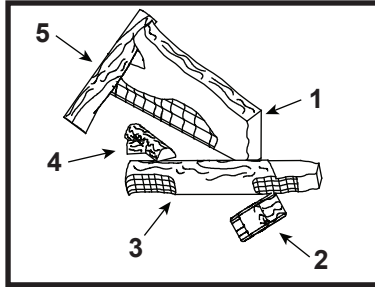

### Log Set Assembly

IMPORTANT: THIS IS DATED INFORMATION. Parts must be ordered from a dealer or distributor. **Hearth and Home Technologies does not sell directly to consumers.** Provide model number and serial number when requesting service parts from your dealer or distributor.

**Stocked at Depot**

ITEM	DESCRIPTION	COMMENTS	PART NUMBER	
	Log Set Assembly		LOGS-350	Y
1	Log 1	<b>No longer available, Must order complete assembly</b>	SRV530-701	
2	Log 2		SRV530-704	
3	Log 3		SRV540-702	
4	Log 4		SRV530-705	
5	Log 5		SRV530-703	
6	Log Grate	No longer available	540-360A	
7	Burner Orifice NG (#41A)	No longer available	061-800	
	Burner Orifice LP (#53A)		060-801	
8	Glass Door Assembly	No longer available	GLA-350TRS	
9	Louver, Top		540-256A	
10	Hood	No longer available	SRV540-174	
11	Louver, Bottom	No longer available	540-257A	
12	Burner		540-234A	Y
13	Base Refractory	No longer available	540-206	
14	Junction Box		100-250A	Y