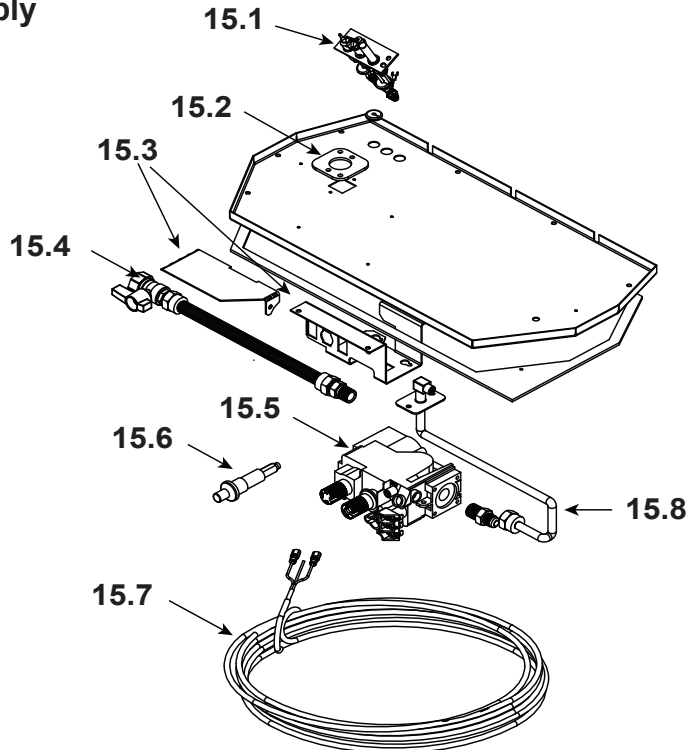

No one builds a better fire

Beginning Manufacturing Date: April 2001
Ending Manufacturing Date: June 2007

#15 Valve Assembly

IMPORTANT: THIS IS DATED INFORMATION. Parts must be ordered from a dealer or distributor. **Hearth and Home Technologies does not sell directly to consumers.** Provide model number and serial number when requesting service parts from your dealer or distributor.

**Stocked
at Depot**

ITEM	DESCRIPTION	COMMENTS	PART NUMBER	
15.1	Pilot Assembly	NG	2103-010	Y
		Propane	2103-011	Y
	Thermocouple	Pre 0021080044	446-511	Y
		Post 0021080044	2103-511	Y
	Thermopile		2103-512	Y
15.2	Burner Neck Gasket		438-407	
15.3	Valve Bracket	No longer available	2025-101	
		No longer available	2025-101/SRV2044-155-BK	
15.4	Flex Ball Valve Assembly		SRV302-320	Y
15.5	Valve NG	Pre 0021080044	060-522	Y
		Post 0021080044	SRV230-0710	Y
	Valve LP	Pre 0021080044	060-523	Y
		Post 0021080044	SRV230-0720	Y
15.6	Piezo Ignitor		SRV14D0503	Y
15.7	Thermostat Wire Assembly	Pre 00251404	N/A	
		Post 00251404	2045-024	Y
15.8	Flexible Gas Connector		530-302A	Y

Additional service part numbers appear on following page.