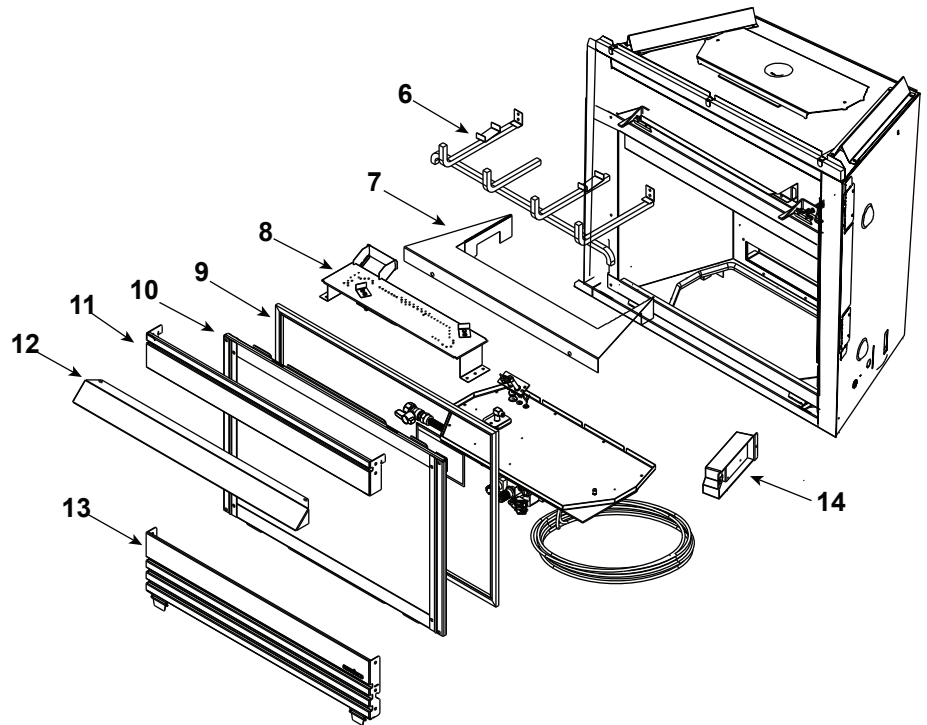

Log Set Assembly

IMPORTANT: THIS IS DATED INFORMATION. Parts must be ordered from a dealer or distributor. **Hearth and Home Technologies does not sell directly to consumers.** Provide model number and serial number when requesting service parts from your dealer or distributor.

**Stocked
at Depot**

ITEM	DESCRIPTION	COMMENTS	PART NUMBER	
	Log Set Assembly		LOGS-350	Y
1	Log 1	No longer available, Must order complete assembly	SRV530-701	
2	Log 2		SRV530-704	
3	Log 3		SRV540-702	
4	Log 4		SRV530-705	
5	Log 5		SRV530-703	
6	Log Grate	No longer available	540-361A	
7	Base Refractory	Tan No longer available	540-206T	
		Black No longer available	2065-206	
8	Burner Assembly	Pre 0021080044	540-234A	Y
		Post 0021080044	540-016	Y
9	Mesh Assembly	No longer available	2099-020	
10	Glass Door Assembly	No longer available	GLA-350TRS	
		Post 0021080044	GLA-3504TRS	Y
11	Louver Top		540-256A	
12	Hood	No longer available	SRV540-174	
13	Louver Bottom	No longer available	540-257A	
14	Junction Box	Pre 0021080044	100-250A	Y
		Post 0021080044	SRV4021-013	Y

Additional service part numbers appear on following page.