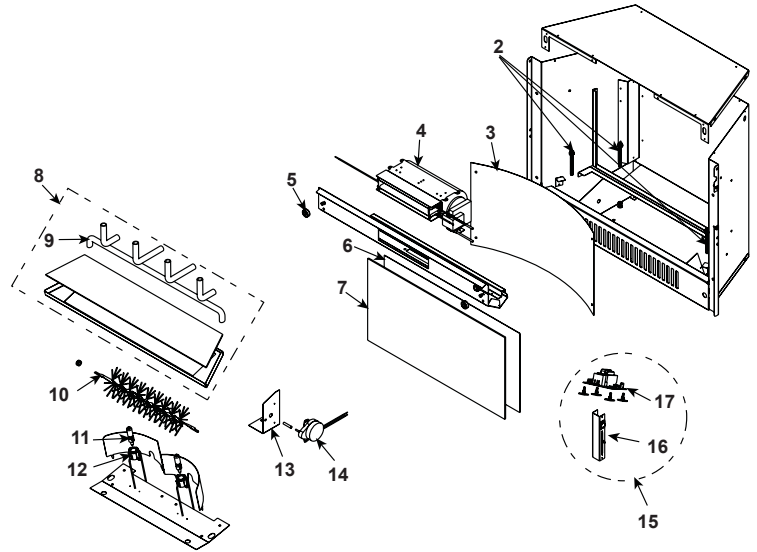

1 - Log Set Assembly

IMPORTANT: THIS IS DATED INFORMATION. Parts must be ordered from a dealer or distributor. **Hearth and Home Technologies does not sell directly to consumers.** Provide model number and serial number when requesting service parts from your dealer or distributor.

Stocked at Depot

ITEM	DESCRIPTION	COMMENTS	PART NUMBER	
1	Log Assembly	No longer available	4038-004	
2	Leveling Bolts	No longer available	4038-823	
3	Reflective Flame Decal	No longer available	4030-162	
		No longer available	4021-190	Y
4	Heater/Blower Assembly	No longer available	SRV4038-107	Y
5	Top Magnet Assembly	No longer available	4038-109	Y
6	Lenticular Lens	No longer available	4038-802	Y
7	Back Glass	No longer available	4038-805	Y
8	Hearth Assembly	No longer available	4038-041	
9	Grate	No longer available	4038-880	Y
10	Flame Element Kit	No longer available	4030-200	
11	Halogen Light	Qty. 2 req.	33961	Y
12	Light Receptacle	No longer available	33962	
13	Motor Bracket	No longer available	4038-027	Y
14	Motor	No longer available	4035-860	
15	Thermostat Control Assembly	No longer available	4038-806	Y
16	Switch Assembly	No longer available	4038-110	Y
17	Control Board Assembly	No longer available	4038-108	
	Gasket	No longer available	4038-900	
	Glass Retainer - Top	No longer available	4038-012	Y
	Power Cord	No longer available	4030-802	
	Teco-Sil	No longer available	4021-161	
	Strain Relief Bushing (Power Cord)	No longer available	4030-873	Y
	Strain Relief Bushing (Switch Wires)	No longer available	25756	
	Installation Manual		4038-826	