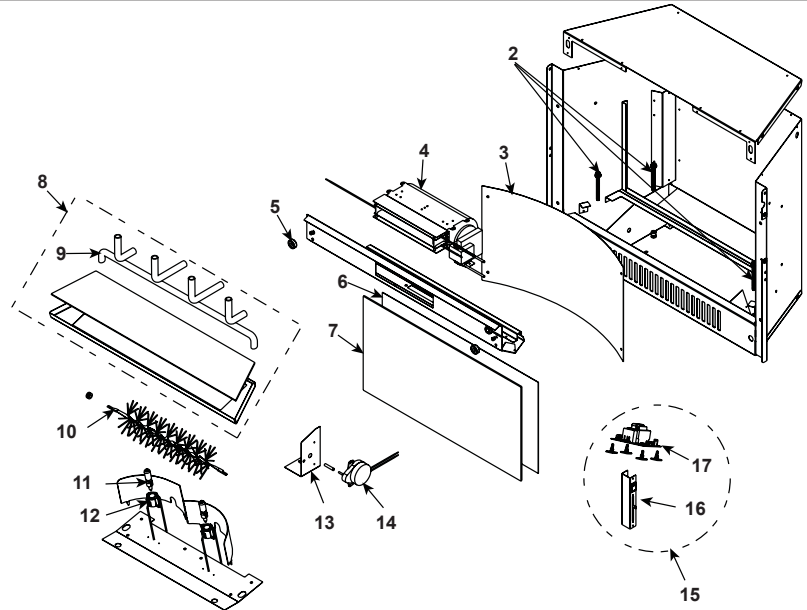

1 - Log Set Assembly

IMPORTANT: THIS IS DATED INFORMATION. Parts must be ordered from a dealer or distributor. **Hearth and Home Technologies does not sell directly to consumers.** Provide model number and serial number when requesting service parts from your dealer or distributor.

**Stocked
at Depot**

ITEM	DESCRIPTION	COMMENTS	PART NUMBER	
1	Log Assembly	No longer available	4038-004	
2	Leveling Bolts	No longer available	4038-823	
3	Reflective Flame Decal	No longer available	4021-190	Y
4	Heater/Blower Assembly	No longer available	SRV4038-107	Y
5	Top Magnet Assembly	No longer available	4038-109	Y
6	Lenticular Lens	No longer available	4038-802	Y
7	Acrylic Panel	No longer available	4038-805	Y
8	Hearth Assembly	No longer available	4038-039	
9	Grate	No longer available	4038-880	Y
10	Flame Element Kit	No longer available	4030-200	Y
11	Halogen Light	Qty 2 req	33961	Y
12	Light Receptacle	No longer available	33962	
13	Motor Bracket	No longer available	4038-027	Y
14	Motor	No longer available	4035-860	
15	Thermostat Control Assembly	No longer available	4038-806	Y
16	Switch Assembly	No longer available	4038-110	Y
17	Control Board Assembly	No longer available	4038-108	
	Gasket	No longer available	4038-900	
	Glass Retainer - Top	No longer available	4038-012	Y
	Power Cord	No longer available	4030-802	
	Strain Relief Bushing (Power Cord)	No longer available	4030-873	
	Strain Relief Bushing (Switch Wires)	No longer available	25756	
	Installation Manual		4038-826	