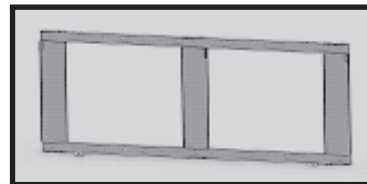

#1 Black Glass

#2 White Glass

#3 Remote

#4 Fan Box

#5 Power cord

#6 Hanging Bracket

IMPORTANT: THIS IS DATED INFORMATION. Parts must be ordered from a dealer or distributor. **Hearth and Home Technologies does not sell directly to consumers.** Provide model number and serial number when requesting service parts from your dealer or distributor.

Stocked at Depot

ITEM	DESCRIPTION	COMMENTS	PART NUMBER	
1	Black Glass		GLA-WM58-BK	
2	White Glass		GLA-WM58-WH	
3	Remote		REMOTE-ELECT-WM	Y
4	Fan Box		FAN-BOX-WM58	Y
5	Power Cord		CORD-WM58	Y
6	Hanging Bracket		BRACKET-WM58	Y
	Flame Rod, 58"		ROD-WM58	
	Rock Kit, Contains both White and Clear Rock		ROCKS-WM58/36	Y
	Hardware Bag		HRDW-WM	Y
	Includes: Masonry Anchors, Screw (ST5 x 40), Bolt (M4 x 8), Bolt (M5 x 10), 3/16 Toggle anchor			
	Grey Screen, 58"		GS-WM58	
	Installation Manual		2040-903	
	Motor, 58", 70", 94"		MOT-WM58/70/94	