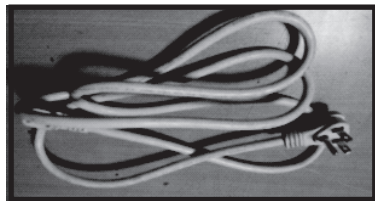

#1 Black Glass

#2 White Glass

#3 Remote

#4 Fan Box

#5 Power cord

#6 Hanging Bracket

IMPORTANT: THIS IS DATED INFORMATION. Parts must be ordered from a dealer or distributor. **Hearth and Home Technologies does not sell directly to consumers.** Provide model number and serial number when requesting service parts from your dealer or distributor.

Stocked at Depot

ITEM	DESCRIPTION	COMMENTS	PART NUMBER	
1	Black Glass		GLA-WM58-BK	
2	White Glass		GLA-WM58-WH	
3	Remote		REMOTE-ELECT-WM	Y
4	Fan Box		FAN-BOX-WM58	Y
5	Power Cord		CORD-WM58	Y
6	Hanging Bracket		BRACKET-WM58	Y
	Flame Rod, 58"		ROD-WM58	
	Rock Kit, Contains both White and Clear Rock		ROCKS-WM58/36	Y
	Hardware Bag		HRDW-WM	Y
	Includes: Masonry Anchors, Screw (ST5 x 40), Bolt (M4 x 8), Bolt (M5 x 10), 3/16 Toggle anchor			
	Grey Screen, 58"		GS-WM58	
	Installation Manual		2040-903	
	Motor, 58", 70", 94"		MOT-WM58/70/94	