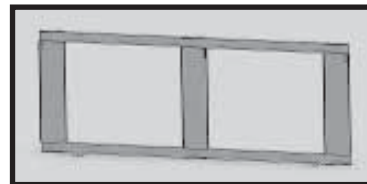

#1 Black Glass

#2 White Glass

#3 Remote

#4 Fan Box

#5 Power cord

#6 Hanging Bracket

IMPORTANT: THIS IS DATED INFORMATION. Parts must be ordered from a dealer or distributor. Provide model number and serial number when requesting service parts from your dealer or distributor.

Stocked at Depot

ITEM	DESCRIPTION	COMMENTS	PART NUMBER	
1	Black Glass		GLA-WM58-BK	
2	White Glass		GLA-WM58-WH	
3	Remote		REMOTE-ELECT-WM	Y
4	Fan Box		FAN-BOX-WM58	Y
5	Power Cord		CORD-WM58	Y
6	Hanging Bracket		BRACKET-WM58	Y
	Flame Rod, 58"		ROD-WM58	
	Rock Kit, Contains both White and Clear Rock		ROCKS-WM58/36	Y
	Hardware Bag		HRDW-WM	Y
	Includes: Masonry Anchors, Screw (ST5 x 40), Bolt (M4 x 8), Bolt (M5 x 10), 3/16 Toggle anchor			
	Grey Screen, 58"		GS-WM58	
	Installation Manual		2040-903	
	Motor, 58", 70", 94"		MOT-WM58/70/94	