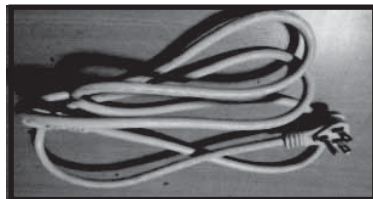

#1 Black Glass

#2 White Glass

#3 Remote

#4 Fan Box

#5 Power cord

#6 Hanging Bracket

IMPORTANT: THIS IS DATED INFORMATION. Parts must be ordered from a dealer or distributor. Provide model number and serial number when requesting service parts from your dealer or distributor.

Stocked at Depot

ITEM	DESCRIPTION	COMMENTS	PART NUMBER	
1	Black Glass		GLA-WM58-BK	
2	White Glass		GLA-WM58-WH	
3	Remote		REMOTE-ELECT-WM	Y
4	Fan Box		FAN-BOX-WM58	Y
5	Power Cord		CORD-WM58	Y
6	Hanging Bracket		BRACKET-WM58	Y
	Flame Rod, 58"		ROD-WM58	
	Rock Kit, Contains both White and Clear Rock		ROCKS-WM58/36	Y
	Hardware Bag		HRDW-WM	Y
	Includes: Masonry Anchors, Screw (ST5 x 40), Bolt (M4 x 8), Bolt (M5 x 10), 3/16 Toggle anchor			
	Grey Screen, 58"		GS-WM58	
	Installation Manual		2040-903	
	Motor, 58", 70", 94"		MOT-WM58/70/94	