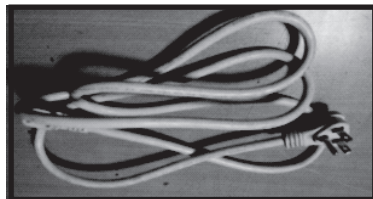

#1 Black Glass

#2 White Glass

#3 Remote

#4 Fan Box

#5 Power cord

#6 Hanging Bracket

IMPORTANT: THIS IS DATED INFORMATION. Parts must be ordered from a dealer or distributor. **Hearth and Home Technologies does not sell directly to consumers.** Provide model number and serial number when requesting service parts from your dealer or distributor.

Stocked at Depot

ITEM	DESCRIPTION	COMMENTS	PART NUMBER	
1	Black Glass		GLA-WM58-BK	
2	White Glass		GLA-WM58-WH	
3	Remote		REMOTE-ELECT-WM	Y
4	Fan Box		FAN-BOX-WM58	Y
5	Power Cord		CORD-WM58	Y
6	Hanging Bracket		BRACKET-WM58	Y
	Flame Rod, 58"		ROD-WM58	
	Rock Kit, Contains both White and Clear Rock		ROCKS-WM58/36	Y
	Hardware Bag		HRDW-WM	Y
	Includes: Masonry Anchors, Screw (ST5 x 40), Bolt (M4 x 8), Bolt (M5 x 10), 3/16 Toggle anchor			
	Grey Screen, 58"		GS-WM58	
	Installation Manual		2040-903	
	Motor, 58", 70", 94"		MOT-WM58/70/94	