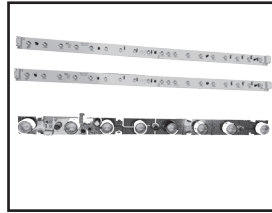

#1 Front

#2 Front Glass

#3 Log/Grate

#4 Remote

#5 Heater/Control Board

#6 Rotisserie

#7 Flame Screen

#8 LED

Stocked at Depot

ITEM	DESCRIPTION	COMMENTS	PART NUMBER	
1	Front		FRONT-INS30	
2	Front Glass		GLA-INS30	Y
3	Log/Grate Assembly		LOGS-INS30	Y
4	Remote		REMOTE-INS30	Y
5	Heater/Control Board Assembly	Control Board, Heater & Fan Included	HEATER-INS30	Y
6	Rotisserie (Rod, Motor, & Screws)		ROTISS-INS30	Y
7	Flame Screen		FLAME-INS30	
8	LED Assembly	Includes all LEDs	LED-INS30	Y
9	Receiver		RECEIVER-ELECT	Y
	Hardware Bag (Includes 2 leveling legs w/fasteners)		HRDW-BI	Y