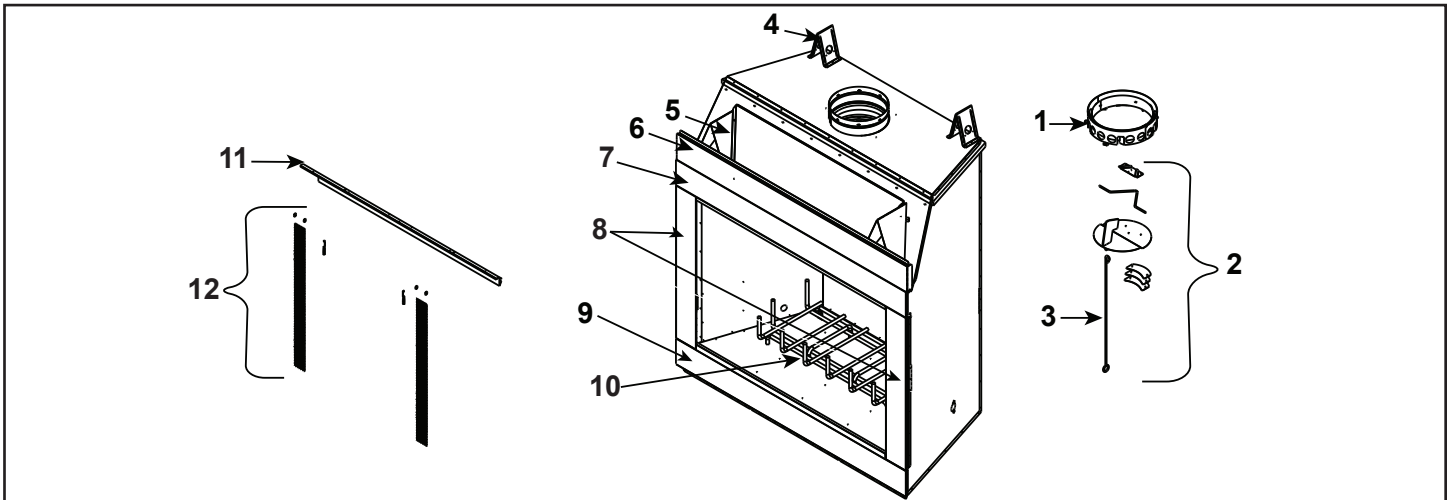

Service Parts

BILTMORE (SB80, SB80HB)

42" Woodburning Fireplace

Beginning Manufacturing Date: N/A
Ending Manufacturing Date: Active

IMPORTANT: THIS IS DATED INFORMATION. Parts must be ordered from a dealer or distributor. **Hearth and Home Technologies does not sell directly to consumers.** Provide model number and serial number when requesting service parts from your dealer or distributor.

ITEM	DESCRIPTION	COMMENTS	PART NUMBER
1	Starter Section Assembly		22072B
2	11" Damper Blade Assembly		29964
3	Damper Control		20549
	Damper Weight		SRV19785
4	Rear Top Standoff	Qty 2 req	19228
5	Front Top Standoff	Qty 2 req	11864
6	Top Face		SRV4013-207BK
7	Top Front Face		SRV29922BK
8	Column (Right or Left)		SRV4013-004BK
9	Bottom Front Face		SRV4013-003BK
10	Grate		GR29
11	Smoke Shield		SRV29946BK
12	Firescreen Assembly	Qty 2 req	29958
	Firescreen Handle	1 ea.	SRV10002
	Firescreen Rod	Qty 2 req	28404
	Grate Retainer	Qty 2 req	4017-060
	Nailing Flange	Qty 4 req	31190
	Outside Air Kit		AK22
	Fastener Pack		13580
	Outside Air Shield		SRV33271
	4 in. Outside Air Inlet Ring		25692
	Screen Cover (top only)		SRV29926BK
	Side Trim	Qty 2 req	SRV31326BK
	Strip Protector	Qty 2 req	SRV18320
	Touch-Up Paint		71479