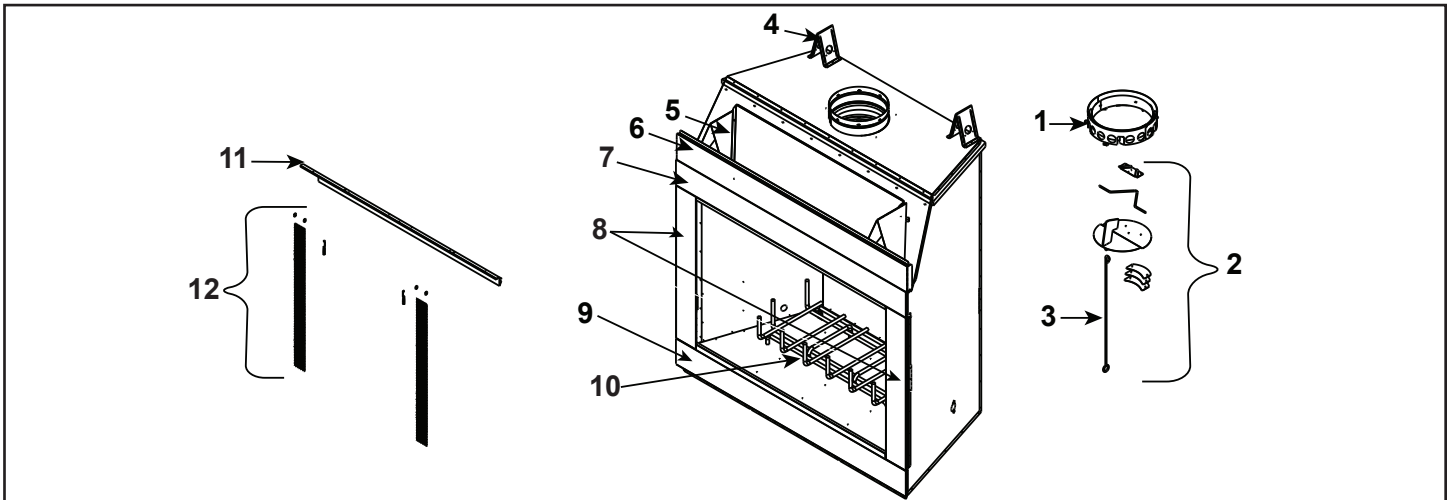

Service Parts

BILTMORE (SB80, SB80HB)

42" Woodburning Fireplace

Beginning Manufacturing Date: N/A
Ending Manufacturing Date: Active

IMPORTANT: THIS IS DATED INFORMATION. Parts must be ordered from a dealer or distributor. **Hearth and Home Technologies does not sell directly to consumers.** Provide model number and serial number when requesting service parts from your dealer or distributor.

ITEM	DESCRIPTION	COMMENTS	PART NUMBER
1	Starter Section Assembly		22072B
2	11" Damper Blade Assembly		SRV29964
3	Damper Control		20549
	Damper Weight		SRV19785
4	Rear Top Standoff	Qty 2 req	19228
5	Front Top Standoff	Qty 2 req	11864
6	Top Face		SRV4013-207BK
7	Top Front Face		SRV29922BK
8	Column (Right or Left)		SRV4013-004BK
9	Bottom Front Face		SRV4013-003BK
10	Grate		GR38
11	Smoke Shield		SRV29946BK
12	Firescreen Assembly	Qty 2 req	29958
	Firescreen Handle	1 ea.	SRV10002
	Firescreen Rod	Qty 2 req	28404
	Grate Retainer	Qty 2 req	SRV4017-060
	Nailing Flange	Qty 4 req	SRV31190
	Outside Air Kit		AK22
	Fastener Pack		13580
	Outside Air Shield		SRV33271
	4 in. Outside Air Inlet Ring		25692
	Screen Cover (top only)		SRV29926BK
	Side Trim	Qty 2 req	SRV31326BK
	Strip Protector	Qty 2 req	SRV18320
	Touch-Up Paint		71479