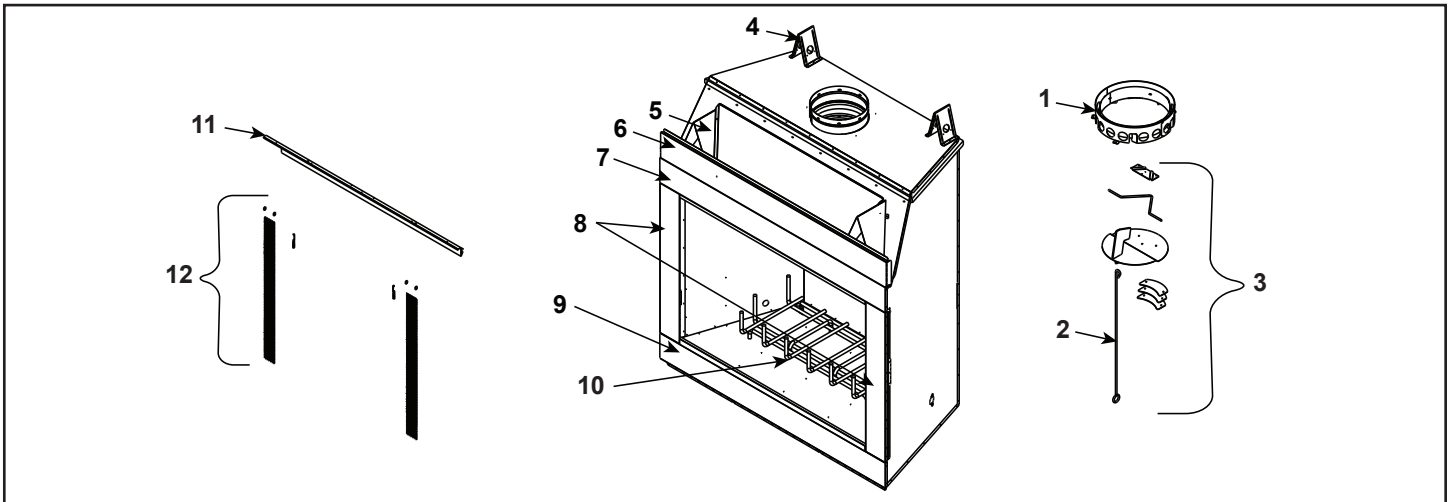

Service Parts

BILTMORE (SB60, SB60HB)

36" Woodburning Fireplace

Beginning Manufacturing Date: N/A
Ending Manufacturing Date: Active

IMPORTANT: THIS IS DATED INFORMATION. Parts must be ordered from a dealer or distributor. **Hearth and Home Technologies does not sell directly to consumers.** Provide model number and serial number when requesting service parts from your dealer or distributor.

| ITEM | DESCRIPTION | COMMENTS | PART NUMBER |
|------|------------------------------|-----------|---------------|
| 1 | Starter Section Assembly | | 22072B |
| 2 | Damper Blade Assembly | | 29964 |
| 3 | Damper Control | | 20549 |
| | Damper Weight | | SRV19785 |
| 4 | Rear Top Standoff | Qty 2 req | 19228 |
| 5 | Front Top Standoff | Qty 2 req | 11864 |
| 6 | Top Front | | SRV4013-206BK |
| 7 | Top Front Face | | SRV31313BK |
| 8 | Column (Right or Left) | | SRV4013-004BK |
| 9 | Bottom Front Face | | SRV31311BK |
| 10 | Grate | | GR30 |
| 11 | Smoke Shield | | SRV32949BK |
| 12 | Firescreen Assembly | Qty 2 req | 33699 |
| | Firescreen Handle | 1 ea. | SRV10002 |
| | Firescreen Rod | Qty 2 req | SRV12052 |
| | Grate Retainer | Qty 2 req | 4017-060 |
| | Nailing Flange | Qty 4 req | 31190 |
| | Outside Air Kit | | AK22 |
| | Fastener Pack | | 13580 |
| | Outside Air Shield | | SRV33271 |
| | 4 in. Outside Air Inlet Ring | | 25692 |
| | Screen Cover (top only) | | SRV31319BK |
| | Side Trim | Qty 2 req | SRV31326BK |
| | Strip Protector | Qty 2 req | SRV18320 |
| | Touch-Up Paint | | 71479 |