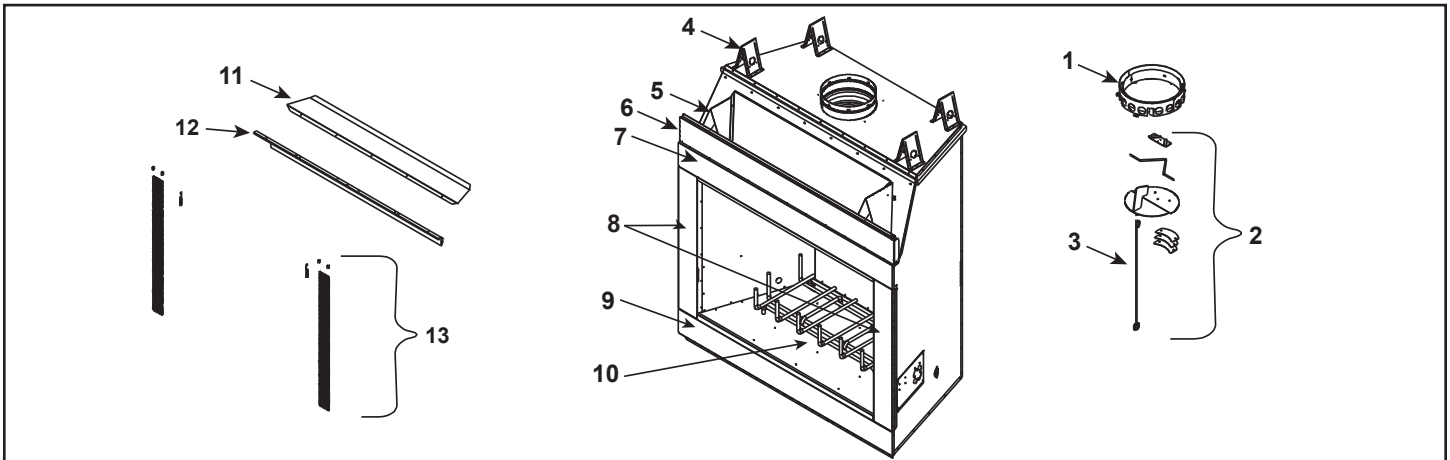

Service Parts **BILTMORE (SB100, SB100HB)**

50" Woodburning Fireplace

Beginning Manufacturing Date: N/A
Ending Manufacturing Date: Active

IMPORTANT: THIS IS DATED INFORMATION. Parts must be ordered from a dealer or distributor. **Hearth and Home Technologies does not sell directly to consumers.** Provide model number and serial number when requesting service parts from your dealer or distributor.

ITEM	DESCRIPTION	COMMENTS	PART NUMBER
1	Starter Section Assembly		22072B
2	Damper Blade Assembly		35160
3	Damper Control		35159
	Damper Weight		SRV19785
4	Rear Top Standoff	Qty 4 req	11864
5	Front Top Standoff	Qty 2 req	34567
6	Top Face		SRV4013-208BK
7	Top Front Face		SRV34544BK
8	Column (Right or Left)		SRV34546BK
9	Bottom Front Face		SRV34542BK
10	Grate		GR31
11	Smoke Shelf		4013-185
12	Smoke Shield		SRV4013-184BK
13	Firescreen Assembly w/Rod	Qty 2 req	35211
	Firescreen Rod	1 ea.	34571
	Firescreen Assembly	1 ea.	SRV34590
	Firescreen Handle	1 ea.	SRV10002
	Heat Shield		34568
	Nailing Flange	Qty 6 req	31190
	Outside Air Kit	Qty 2 req	35191
	Fastener Pack		4025-023
	Outside Air Shield		SRV33271
	4 in. Outside Air Inlet Ring		35192
	Screen Cover (top only)		SRV34548BK
	Strip Protector	Qty 3 req	SRV18320
	Touch-Up Paint		71479