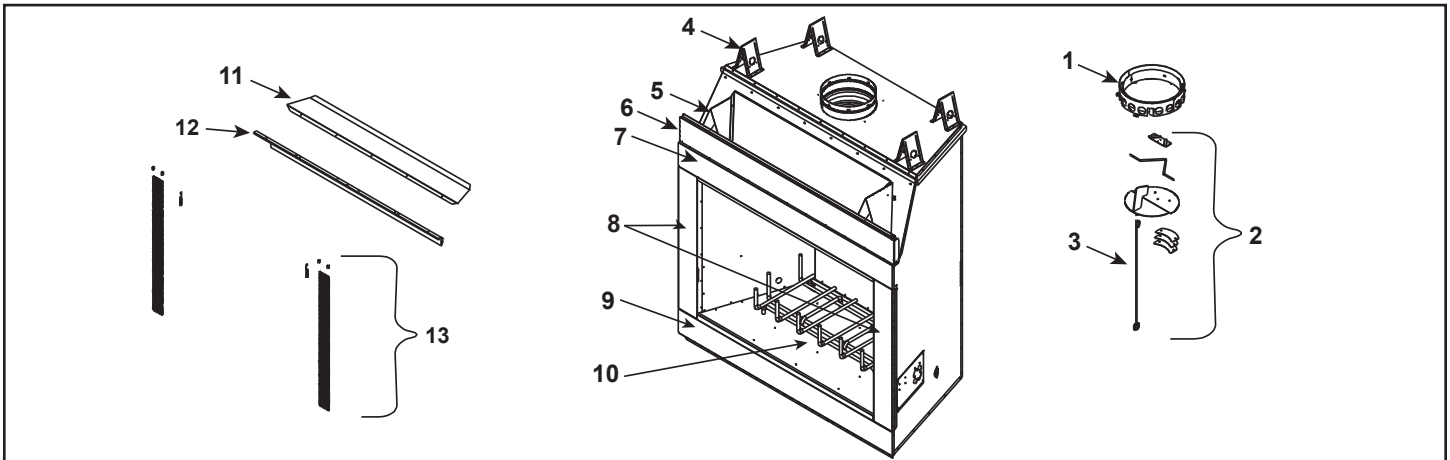

Service Parts **BILTMORE (SB100, SB100HB)**

50" Woodburning Fireplace

Beginning Manufacturing Date: N/A
Ending Manufacturing Date: Active

IMPORTANT: THIS IS DATED INFORMATION. Parts must be ordered from a dealer or distributor. **Hearth and Home Technologies does not sell directly to consumers.** Provide model number and serial number when requesting service parts from your dealer or distributor.

ITEM	DESCRIPTION	COMMENTS	PART NUMBER
1	Starter Section Assembly		22072B
2	Damper Blade Assembly		35160
3	Damper Control		35159
	Damper Weight		SRV19785
4	Rear Top Standoff	Qty 4 req	11864
5	Front Top Standoff	Qty 2 req	34567
6	Top Face		SRV4013-208BK
7	Top Front Face		SRV34544BK
8	Column (Right or Left)		SRV34546BK
9	Bottom Front Face		SRV34542BK
10	Grate		GR39
11	Smoke Shelf		4013-185
12	Smoke Shield		SRV4013-184BK
13	Firescreen Assembly w/Rod	Qty 2 req	35211
	Firescreen Rod	1 ea.	34571
	Firescreen Assembly	1 ea.	SRV34590
	Firescreen Handle	1 ea.	SRV10002
	Heat Shield		34568
	Nailing Flange	Qty 6 req	SRV31190
	Outside Air Kit	Qty 2 req	35191
	Fastener Pack		4025-023
	Outside Air Shield		SRV33271
	4 in. Outside Air Inlet Ring		35192
	Screen Cover (top only)		SRV34548BK
	Strip Protector	Qty 3 req	SRV18320
	Touch-Up Paint		71479