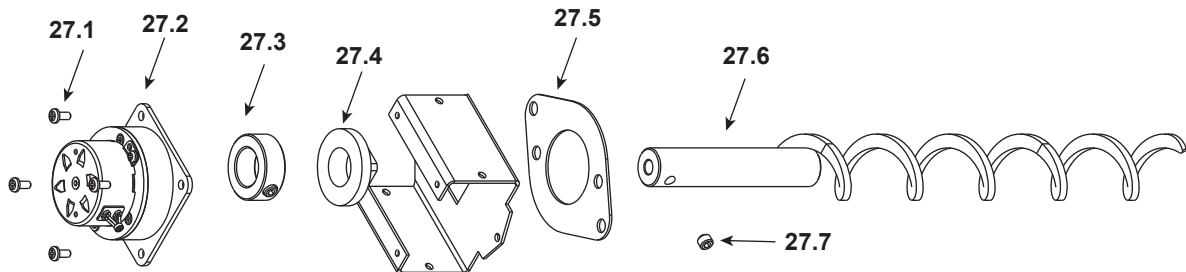

IMPORTANT: THIS IS DATED INFORMATION. Parts must be ordered from a dealer or distributor. **Hearth and Home Technologies does not sell directly to consumers.** Provide model number and serial number when requesting service parts from your dealer or distributor.

**Stocked
at Depot**

ITEM	DESCRIPTION	COMMENTS	PART NUMBER	
21	Outer Skin Left / Right Side	Interchangeable	7019-100	
22	Blower, Exhaust Combustion		812-4400	Y
	Gasket, Exhaust Combustion Blower (between...)	...Motor & Housing	812-4710	Y
		...Housing & Stove	SRV240-0812	Y
23	Exhaust Transition Assembly		414-5100	
	Flue Adapter Flange Gasket		SRV7036-180	
	Latch, Draw		229-0230	
24	Flue Collar Assembly		7019-031	
25	Blower, Convection		812-4900	Y
	Blower Magnet	Pkg of 10	7019-188/10	
26	Outer Skin Back		SRV7019-101	

#27 Feed Assembly

27	Feed Assembly		812-4760	Y
27.1	Screw 8-32 x 3/8	Pkg of 40	225-0500/40	Y
27.2	Feed Motor		812-4421	Y
27.3	Collar, Set, 7/8		229-0520	
27.4	Bearing, Feed System, Nylon		SRV7000-598	Y
27.5	Gasket, Feed Motor		SRV240-0731	Y
27.6	Feed Spring Assembly (Only)		SRV7001-046	Y
27.7	Screw, 5/16-18 x 1/4	Pkg of 25	225-0550/25	Y
28	Wire Harness/Junction Box		7019-166	Y
29	Control Board 3 Speed		SRV7000-704	Y
	Wing Thumb Screw 8-32 X 1/2	Pkg of 24	7000-223/24	Y
30	Snap Disc # 2		SRV7000-268	Y
	Bracket, Snap Disc		7005-253	
31	Vacuum Switch		SRV7000-531	Y
32	Plate, Cover, Outer Can		480-1300	
33	Outer Skin, Top		SRV7019-106	

Additional service part numbers appear on following page.