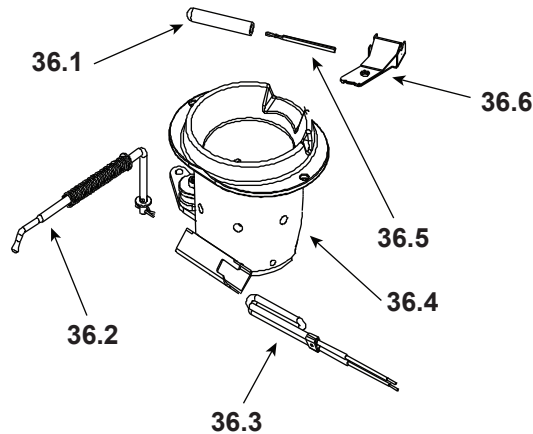

Beginning Manufacturing Date: Apr 2019
Ending Manufacturing Date: Active

IMPORTANT: THIS IS DATED INFORMATION. Parts must be ordered from a dealer or distributor. **Hearth and Home Technologies does not sell directly to consumers.** Provide model number and serial number when requesting service parts from your dealer or distributor.

Stocked
at Depot

ITEM	DESCRIPTION	COMMENTS	PART NUMBER
34	Door Hinge Assembly		SRV7019-014
	Hinge, Door, Male		SRV450-2810
35	Face Left		SRV7019-220

#36 Firepot Assembly

36.1	Thermocouple Cover	Pkg of 10	812-4920	Y
36.2	Pull Rod Assembly		7019-009	
	Pull Rod Black Nickel		SRV7019-172	
	Spring, Firepot		200-2050	
36.3	Heating Element Assembly 18" (Loop Igniter)	Pkg of 10	SRV7000-462/10	Y
36.4	Firepot Assembly		SRV414-5200	Y
	Bolt, Firepot, 1-1/4" Long	Pkg of 25	225-0120/25	Y
	Bushing, Firepot		410-8320	Y
	Floor, Firepot		414-0290	Y
	Gasket, Firepot		SRV240-0930	Y
36.5	Thermocouple		812-4470	Y
36.6	Thermocouple Clamp		SRV7001-203	Y
	Component Pack		SRV7019-059	
	Cleanout Tool		414-1140	Y
	Harness, Thermostat Wire		230-0810	
	Power Cord		812-1180	Y
	Deflector, Bottom Airwash		413-0680	
	Feed Adjustment Plate		SRV7019-110	
	Gasket, Flue Adapter		SRV240-0850	Y
	Hose, Vacuum, 5/32 Id - Field Cut to Size	3 Ft	SRV240-0450	Y
	Hose, Barb Assembly		SRV229-0920	
	Hopper Switch Assembly		SRV7019-053	Y

Additional service part numbers appear on following page.