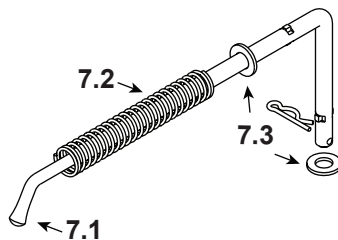

IMPORTANT: THIS IS DATED INFORMATION. Parts must be ordered from a dealer or distributor. **Hearth and Home Technologies does not sell directly to consumers.** Provide model number and serial number when requesting service parts from your dealer or distributor.

**Stocked
at Depot**

ITEM	DESCRIPTION	COMMENTS	PART NUMBER	
1	Hopper Lid		SRV7050-132	
	Hopper Lid Stop (Prep Rod)		SRV7050-126	
2	Top		SRV7050-101	
3	Door Hinge Assembly		SRV7019-014	
	Hinge, Door, Male		SRV450-2810	
4	Top Face Assembly		7019-047	
5	Grill Bar (Scraper)	Matte Black, 1 pc	7019-119	
6	Upper Grill Assembly	Matte Black, 3 Pc	7019-007	
	Grill Bracket Cover		7019-199	

Pull Rod & Firepot Assembly

7	Pull Rod Assembly		7019-009	
7.1	Pull Rod Black Nickel		SRV7019-172	Y
7.2	Spring, Firepot		200-2050	Y
7.3	Washer, 5/16	Pkg of 10	7000-579/10	Y
		Pkg of 50	3-30-0205-50	Y
8	Firepot Assembly		SRV414-5200	Y
8.1	Bolt, Hex Head, 1/4-20 X 1	Pkg of 10	25221A/10	Y
8.2	Gasket, Firepot		SRV240-0930	Y
8.3	Heating Element Assembly 18" (Loop Igniter)	Pkg of 1	SRV7000-462	Y
		Pkg of 10	SRV7000-462/10	Y
8.4	Wing Thumb Screw 8-32 x 1/2	Pkg of 24	7000-223/24	Y
	Bushing, Firepot		410-8320	Y
	Floor, Firepot		414-0290	Y
	Nut, Lock 1/4-20	Pkg of 25	226-0090/25	Y
	Bolt, Firepot, 1-1/4" Long	Pkg of 25	225-0120/25	Y
9	Thermocouple Cover		812-1322	Y
		Pkg of 10	812-4920	Y
10	Thermocouple Clamp		SRV7001-203	Y
	Bolt, Hex Head, 1/4-20 X 1	Pkg of 10	25221A/10	Y
11	Thermocouple		812-4470	Y

Additional service part numbers appear on following page.