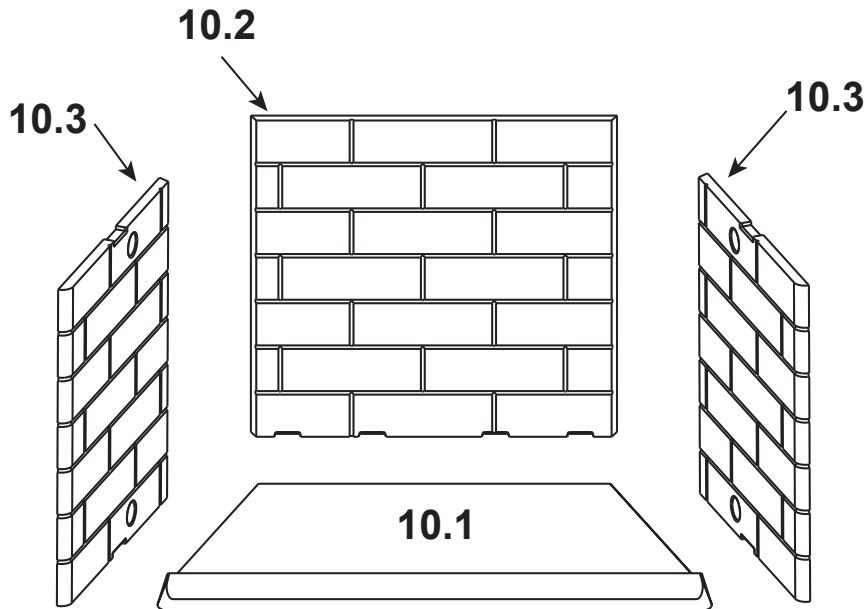

IMPORTANT: THIS IS DATED INFORMATION. Parts must be ordered from a dealer or distributor. **Hearth and Home Technologies does not sell directly to consumers.** Provide model number and serial number when requesting service parts from your dealer or distributor.

ITEM	DESCRIPTION	COMMENTS	PART NUMBER
	Hang Down Damper Kit	Order for rod replacement	SRV28380
	Damper Weight	Order when rod is not being replaced	SRV19785
	Damper Blade		30558
	Door Pivot Clip	Qty 2 req.	SRV31527
	Firescreen Assembly	Qty 2 req.	29246
	Firescreen Handle	Qty 2 req.	SRV10002
	Firescreen Rod	Qty 2 req.	SRV4010-102
9	Nailing Flange	Qty 4 req.	SRV31190
	Outside Air Kit		AK22
	Refractory Retainer	Qty 3 req.	SRV11847
	Smoke Baffle (Right)		35329
	Smoke Baffle (Left)		35330
	Smoke Shield		SRV35221BK
	Strip Protector	Qty 2 req.	SRV18320
	Upper Door Track		SRV15427BK
	Touch-Up Paint		71479
	Installation Manual		4010-259
	Owner's Manual		4010-260

#10 Refractory Assembly

10.1	Hearth Refractory		SRV28391
10.2	Back Refractory		SRV28394
10.3	Side Refractory (Left/right)		SRV28393