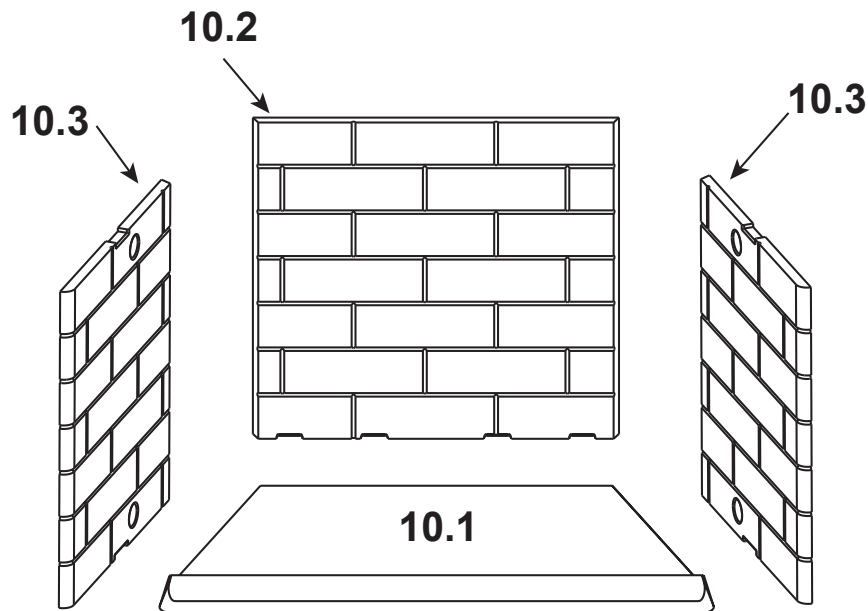

IMPORTANT: THIS IS DATED INFORMATION. Parts must be ordered from a dealer or distributor. **Hearth and Home Technologies does not sell directly to consumers.** Provide model number and serial number when requesting service parts from your dealer or distributor.

ITEM	DESCRIPTION	COMMENTS	PART NUMBER
	Hang Down Damper Kit	Order for rod replacement	SRV28380
	Damper Weight	Order when rod is not being replaced	SRV19785
	Damper Blade		30558
	Door Pivot Clip	Qty 2 req.	SRV31527
	Firescreen Assembly	Qty 2 req.	SRV29246
	Firescreen Handle	Qty 2 req.	SRV10002
	Firescreen Rod	Qty 2 req.	SRV4010-102
9	Nailing Flange	Qty 4 req.	SRV31190
	Outside Air Kit		AK22
	Refractory Retainer	Qty 3 req.	SRV11847
	Smoke Baffle (Right)		SRV35329
	Smoke Baffle (Left)		SRV35330
	Smoke Shield		SRV35221BK
	Strip Protector	Qty 2 req.	SRV18320
	Upper Door Track		SRV15427BK
	Touch-Up Paint		71479
	Installation Manual		4010-259
	Owner's Manual		4010-260

#10 Refractory Assembly

10.1	Hearth Refractory		SRV28391
10.2	Back Refractory		SRV28394
10.3	Side Refractory (Left/right)		SRV28393