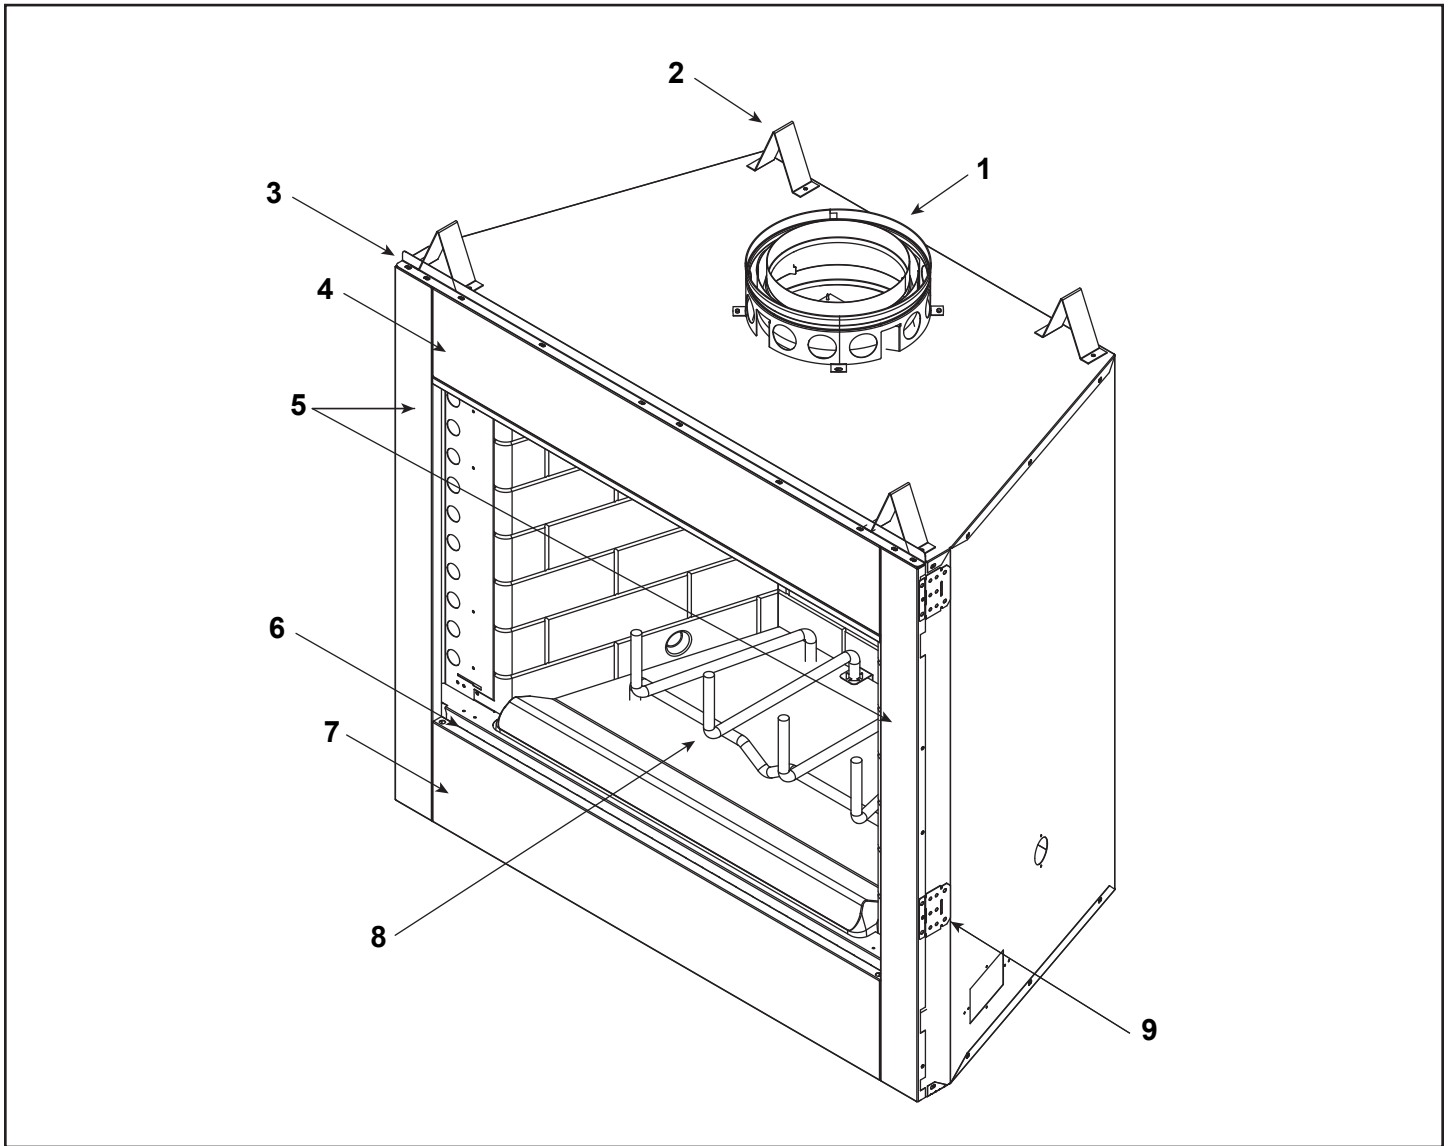

Service Parts

SA42R

Sovereign
42" Woodburning Fireplaces

Beginning Manufacturing Date: N/A
Ending Manufacturing Date: Active

IMPORTANT: THIS IS DATED INFORMATION. Parts must be ordered from a dealer or distributor. **Hearth and Home Technologies does not sell directly to consumers.** Provide model number and serial number when requesting service parts from your dealer or distributor.

ITEM	DESCRIPTION	COMMENTS	PART NUMBER
1	Starter Section		SRV22069
2	Top Standoff	Qty 4 req.	SRV4044-111
3	Drywall Flange		28388
4	Front Face (Top)		SRV30566BK
5	Column (Right or Left)		SRV29899BK
6	Hearth Filler		SRV30332BK
7	Front Face (Bottom)		SRV28377BK
8	Grate		GR19
	Grate Clip	Qty 2 req.	SRV28062

Additional Service parts on following page.