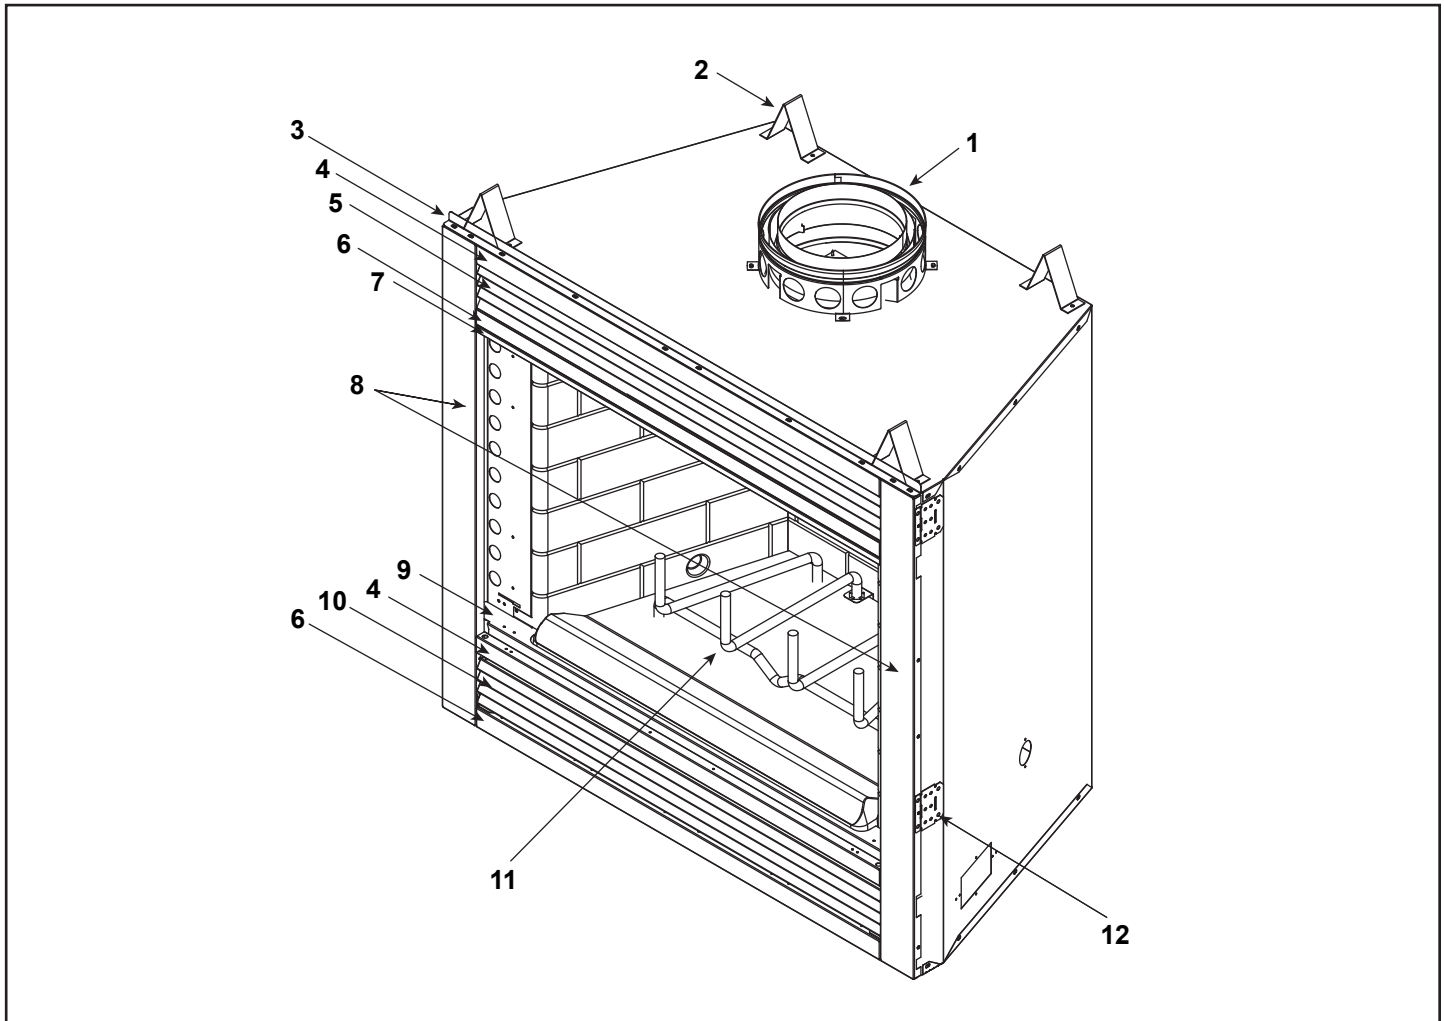

Service Parts

SA42C

Sovereign
42" Woodburning Fireplaces

Beginning Manufacturing Date: N/A
Ending Manufacturing Date: Active

IMPORTANT: THIS IS DATED INFORMATION. Parts must be ordered from a dealer or distributor. **Hearth and Home Technologies does not sell directly to consumers.** Provide model number and serial number when requesting service parts from your dealer or distributor.

ITEM	DESCRIPTION	COMMENTS	PART NUMBER
1	Starter Section		SRV22069
2	Top Standoff	Qty 4 req	SRV4044-111
3	Drywall Flange		28388
4	Front Face (Top or Bottom)	Overlay	SRV30569BK
5	Upper Grille Assembly		SRV4010-082BK
6	Glass Support (Top or Bottom)	Overlay	SRV29902BK
7	Smoke Shield		SRV35221BK
8	Column (Right or Left)	Overlay	SRV29899BK
9	Hearth Filler		SRV30332BK
10	Lower Grille Assembly		SRV4010-083BK
11	Grate		GR19
	Grate Clip	Qty 2 req.	SRV28062

Additional service parts on following page.