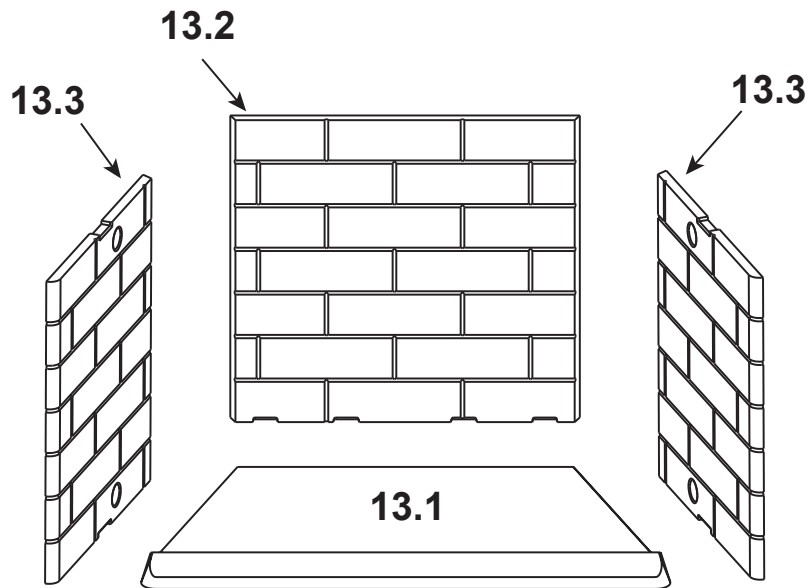

IMPORTANT: THIS IS DATED INFORMATION. Parts must be ordered from a dealer or distributor. **Hearth and Home Technologies does not sell directly to consumers.** Provide model number and serial number when requesting service parts from your dealer or distributor.

ITEM	DESCRIPTION	COMMENTS	PART NUMBER
	Hang Down Damper Kit	Order for rod replacement	30528
	Damper Weight	Order when rod is not being replaced	SRV19785
	Damper Blade		30558
	Door Pivot Clip	Qty 2 req.	SRV31527
	Firescreen Assembly	Qty 2 req.	29246
	Firescreen Handle	Qty 2 req.	SRV10002
	Firescreen Rod	Qty 2 req.	SRV4010-102
	Junction Box		21878
12	Nailing Flange	Qty 4 req.	31190
	Refractory Retainer	Qty 3 req.	SRV11847
	Smoke Baffle (Right)		35329
	Smoke Baffle (Left)		35330
	Strip Protector	Qty 2 req.	SRV18320
	Upper Door Track		SRV15427BK
	Installation Manual		4010-262
	Owner's Manual		4010-263
	Touch-Up Paint		71479

#13 Refractory Assembly

13.1	Hearth Refractory		SRV28391
13.2	Back Refractory		SRV28394
13.3	Side Refractory		SRV28393