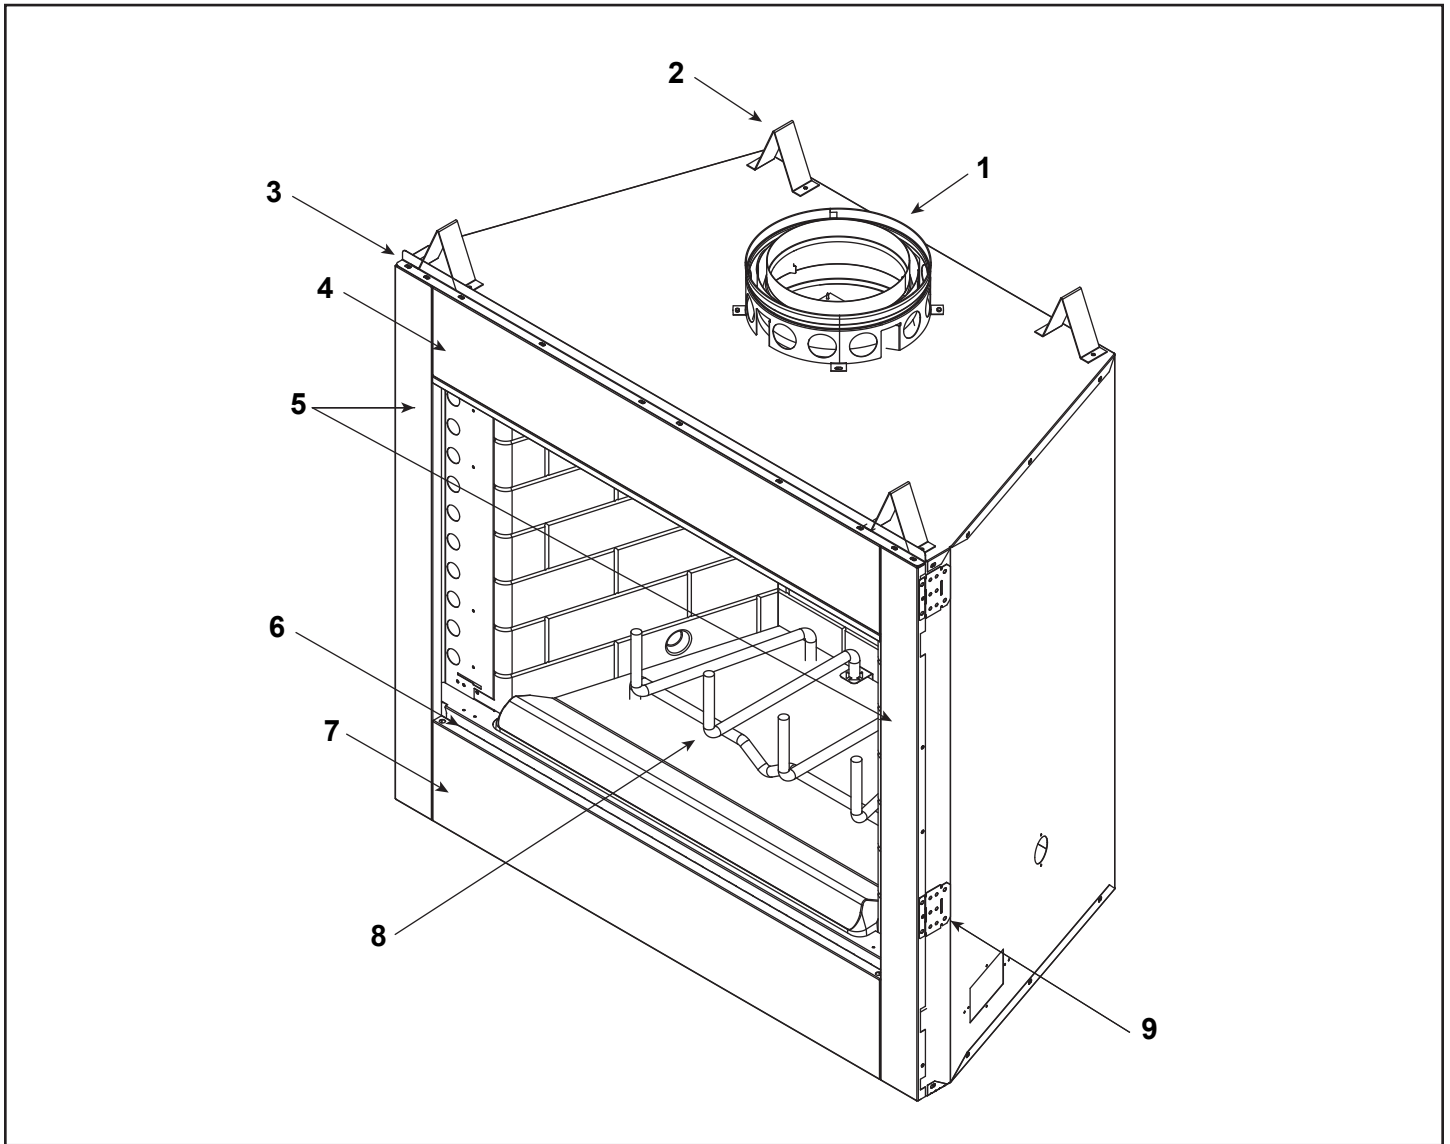

Service Parts

SA36R

Sovereign
36" Woodburning Fireplaces

Beginning Manufacturing Date: N/A
Ending Manufacturing Date: Active

IMPORTANT: THIS IS DATED INFORMATION. Parts must be ordered from a dealer or distributor. **Hearth and Home Technologies does not sell directly to consumers.** Provide model number and serial number when requesting service parts from your dealer or distributor.

ITEM	DESCRIPTION	COMMENTS	PART NUMBER
1	Starter Section		SRV22069
2	Top Standoff	Qty 4 req.	SRV4044-111
3	Drywall Flange		29238
4	Front Face (Top)		SRV30567BK
5	Column (Right or Left)		SRV29899BK
6	Hearth Filler		SRV30331BK
7	Front Face (Bottom)		SRV29231BK
8	Grate		GR18
	Grate Clip	Qty 2 req.	SRV28062

Additional Service parts on following page.