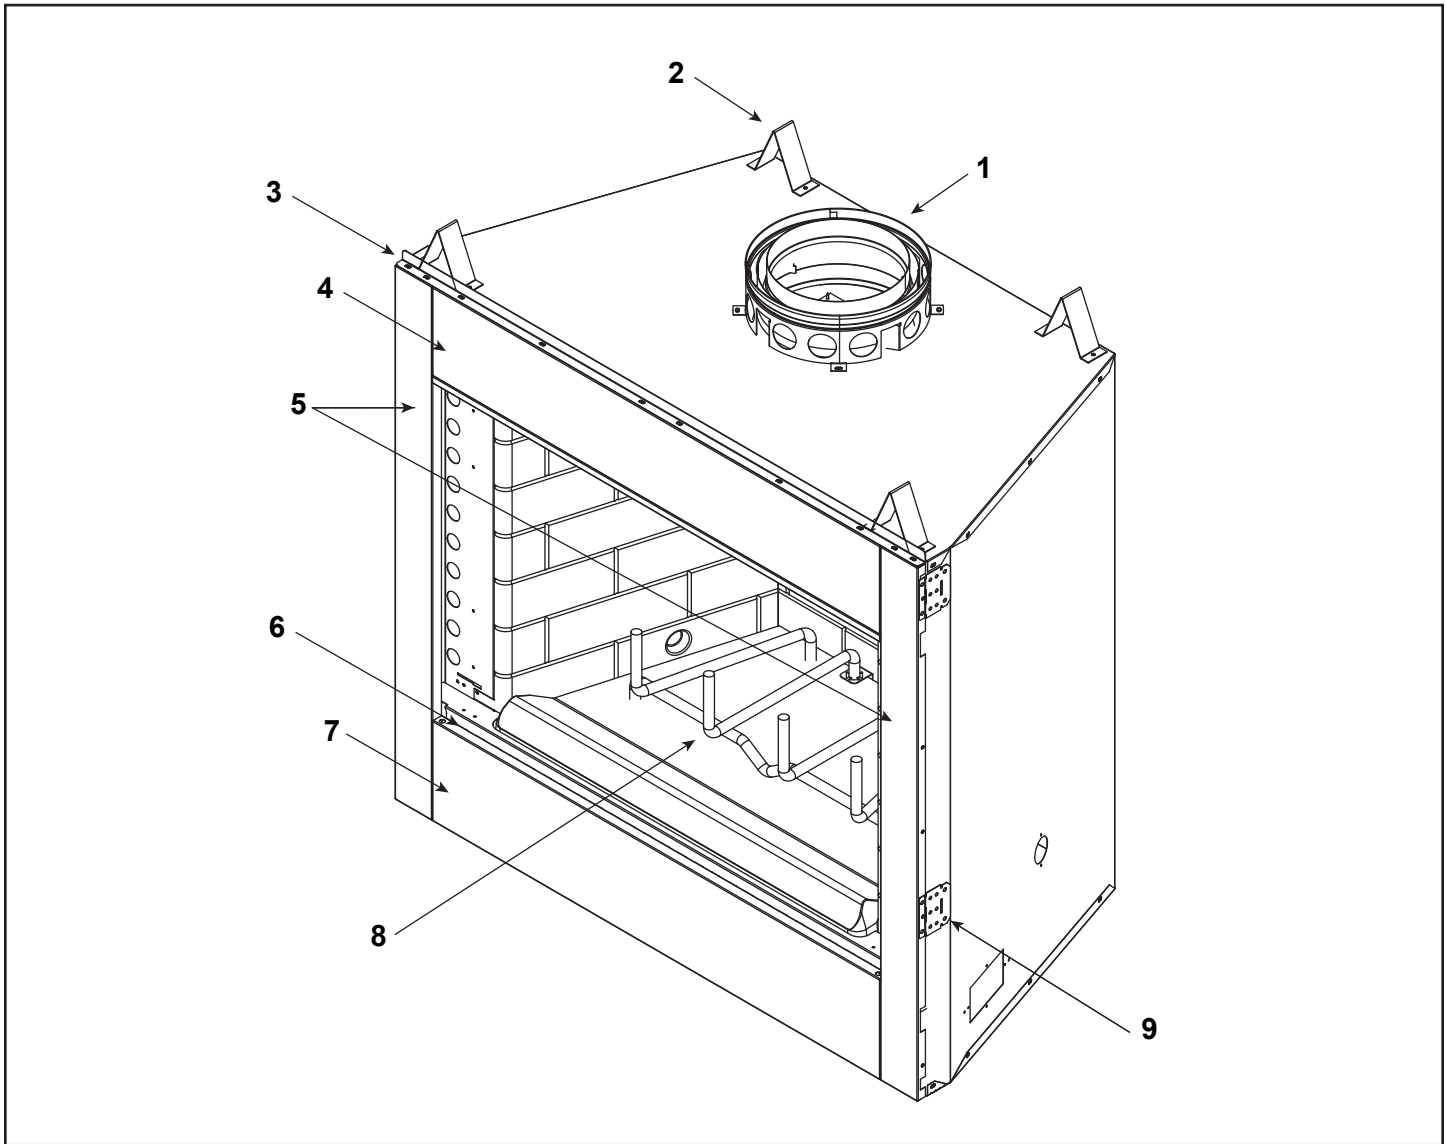

Service Parts

SA36R

Sovereign
36" Woodburning Fireplaces

Beginning Manufacturing Date: N/A
Ending Manufacturing Date: Active

IMPORTANT: THIS IS DATED INFORMATION. Parts must be ordered from a dealer or distributor. **Hearth and Home Technologies does not sell directly to consumers.** Provide model number and serial number when requesting service parts from your dealer or distributor.

ITEM	DESCRIPTION	COMMENTS	PART NUMBER
1	Starter Section		SRV22069
2	Top Standoff	Qty 4 req.	SRV4044-111
3	Drywall Flange		29238
4	Front Face (Top)		SRV30567BK
5	Column (Right or Left)		SRV29899BK
6	Hearth Filler		SRV30331BK
7	Front Face (Bottom)		SRV29231BK
8	Grate		GR18
	Grate Clip	Qty 2 req.	SRV28062

Additional Service parts on following page.