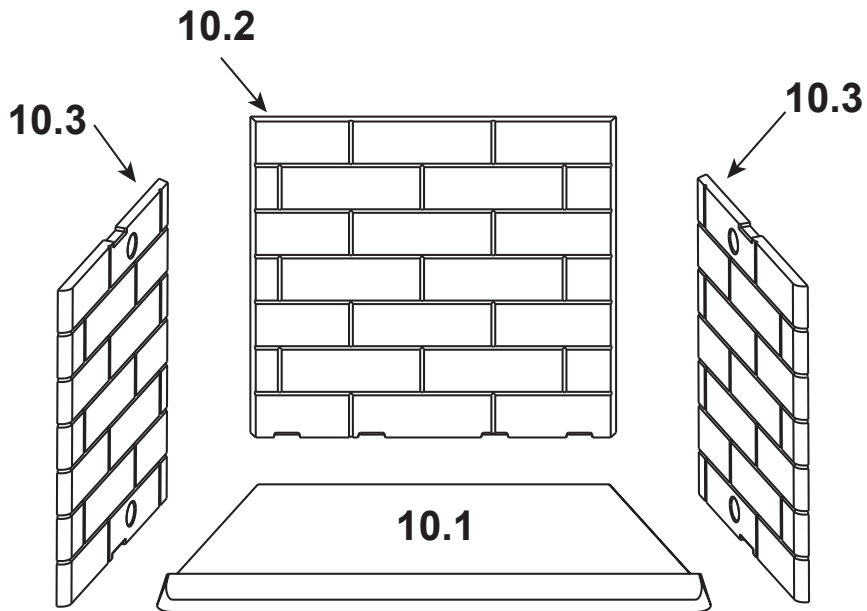

IMPORTANT: THIS IS DATED INFORMATION. Parts must be ordered from a dealer or distributor. **Hearth and Home Technologies does not sell directly to consumers.** Provide model number and serial number when requesting service parts from your dealer or distributor.

ITEM	DESCRIPTION	COMMENTS	PART NUMBER
	Hang Down Damper Kit	Order for rod replacement	30528
	Damper Weight	Order when rod is not being replaced	SRV19785
	Damper Blade		30558
	Door Pivot Clip	Qty 2 req.	SRV31527
	Firescreen Assembly	Qty 2 req.	26053
	Firescreen Handle	Qty 2 req.	SRV10002
	Firescreen Rod	Qty 2 req.	SRV12052
9	Nailing Flange	Qty 4 req.	31190
	Outside Air Kit		AK22
	Refractory Retainer	Qty 3 req	SRV11847
	Smoke Diverter		30559
	Strip Protector	Qty 2 req.	SRV18320
	Smoke Shield		SRV31191BK
	Upper Door Track		SRV15425BK
	Touch-Up Paint		71479
	Installation Manual		4010-259
	Owner's Manual		4010-260

#10 Refractory Assembly

10.1	Hearth Refractory		SRV29993
10.2	Back Refractory		SRV29992
10.3	Side Refractory (Left/right)		SRV28393