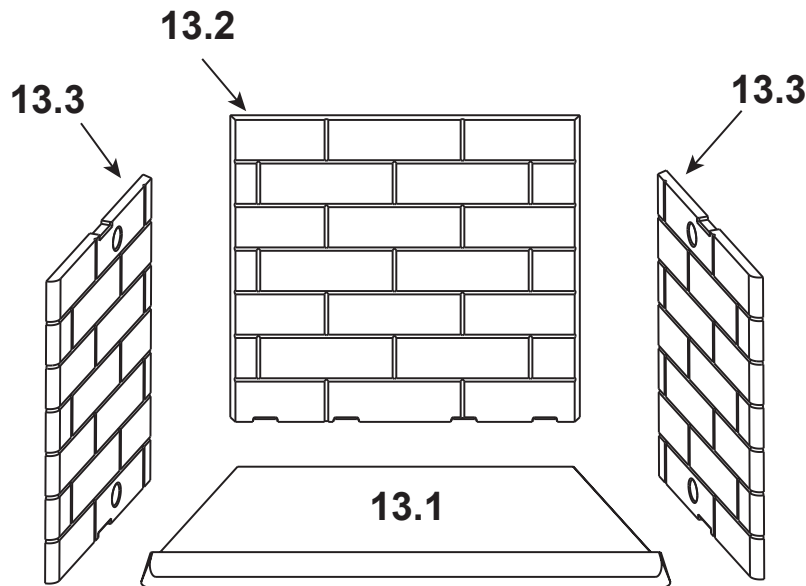

IMPORTANT: THIS IS DATED INFORMATION. Parts must be ordered from a dealer or distributor. **Hearth and Home Technologies does not sell directly to consumers.** Provide model number and serial number when requesting service parts from your dealer or distributor.

ITEM	DESCRIPTION	COMMENTS	PART NUMBER
	Hang Down Damper Kit	Order for rod replacement	SRV28380
	Damper Weight	Order when rod is not being replaced	SRV19785
	Damper Blade		30558
	Door Pivot Clip	Qty 2 req.	31527
	Firescreen Assembly	Qty 2 req.	26053
	Firescreen Handle	Qty 2 req.	SRV10002
	Firescreen Rod	Qty 2 req.	SRV12052
	Junction Box		21878
12	Nailing Flange	Qty 4 req.	SRV31190
	Outside Air Kit		AK22
	Refractory Retainer	Qty 3 req	SRV11847
	Smoke Diverter		30559
	Strip Protector	Qty 2 req.	SRV18320
	Upper Door Track		SRV15425BK
	Installation Manual		4010-262
	Owner's Manual		4010-263
	Touch-Up Paint		71479

#13 Refractory Assembly

13.1	Hearth Refractory		SRV29993
13.2	Back Refractory		SRV29992
13.3	Side Refractory (Left/Right)		SRV28393