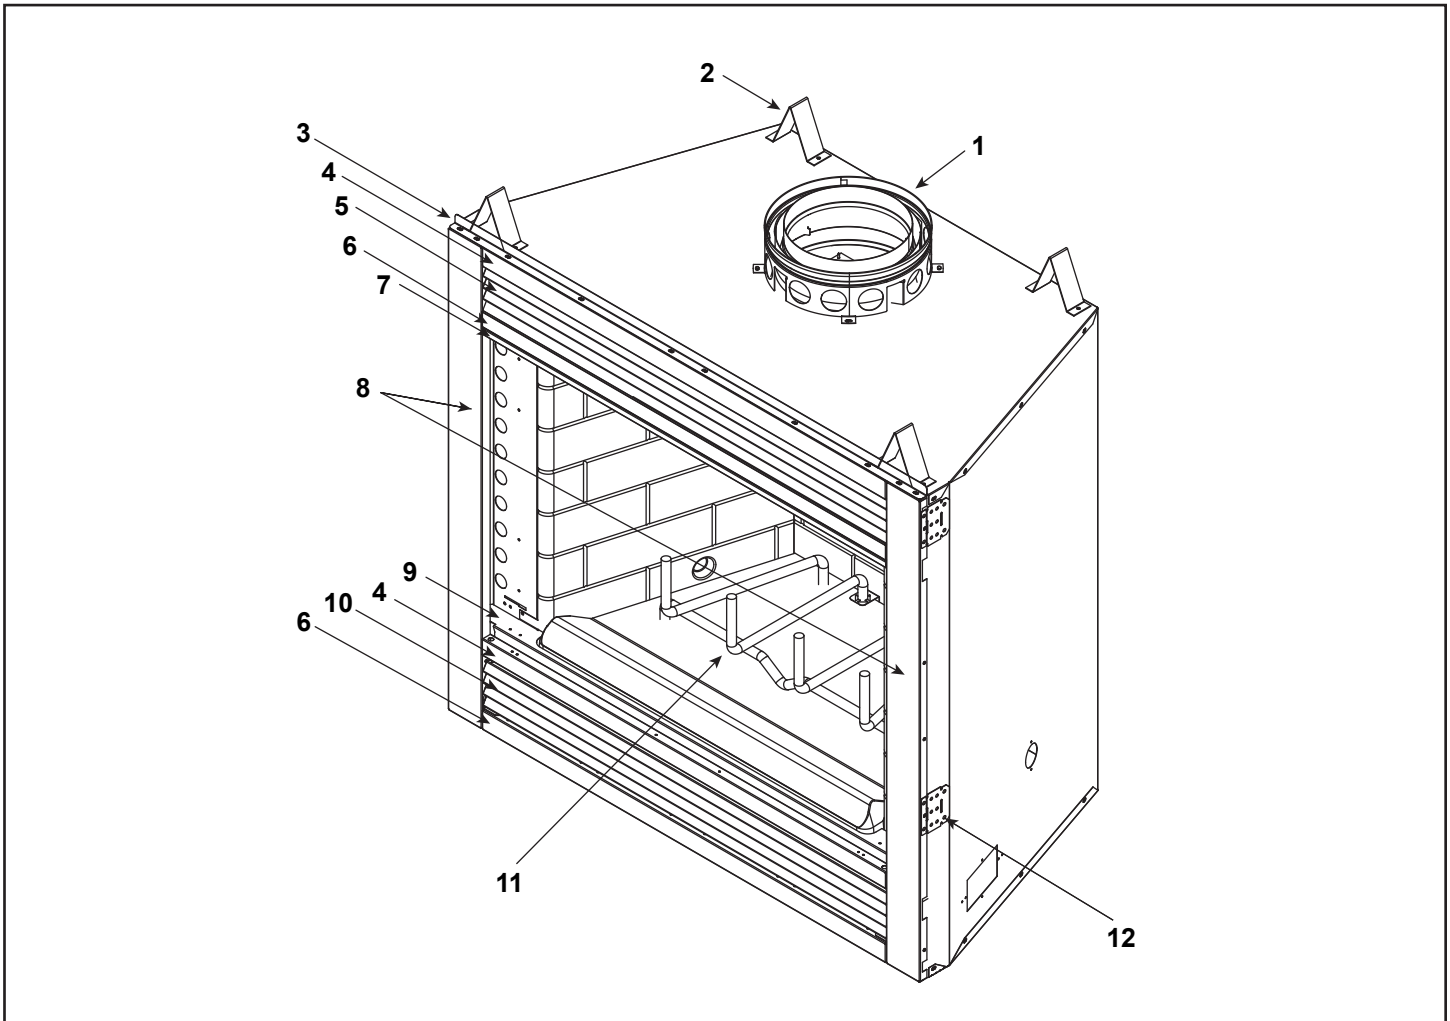

Service Parts

SA36C

Sovereign
36" Woodburning Fireplace

Beginning Manufacturing Date: N/A
Ending Manufacturing Date: Active

IMPORTANT: THIS IS DATED INFORMATION. Parts must be ordered from a dealer or distributor. **Hearth and Home Technologies does not sell directly to consumers.** Provide model number and serial number when requesting service parts from your dealer or distributor.

ITEM	DESCRIPTION	COMMENTS	PART NUMBER
1	Starter Section		SRV22069
2	Top Standoff	Qty 4 req.	SRV4044-111
3	Drywall Flange		29238
4	Front Face (Top or Bottom)	Overlay	SRV30568BK
5	Upper Grille Assembly		SRV4010-080BK
6	Glass Support (Top or Bottom)	Overlay	SRV29901BK
7	Smoke Shield		SRV31191BK
8	Column (Right or Left)	Overlay	SRV29899BK
9	Hearth Filler		SRV30331BK
10	Lower Grille Assembly		SRV4010-081BK
11	Grate		GR18
	Grate Clip	Qty 2 req.	SRV28062

Additional service parts on following page.