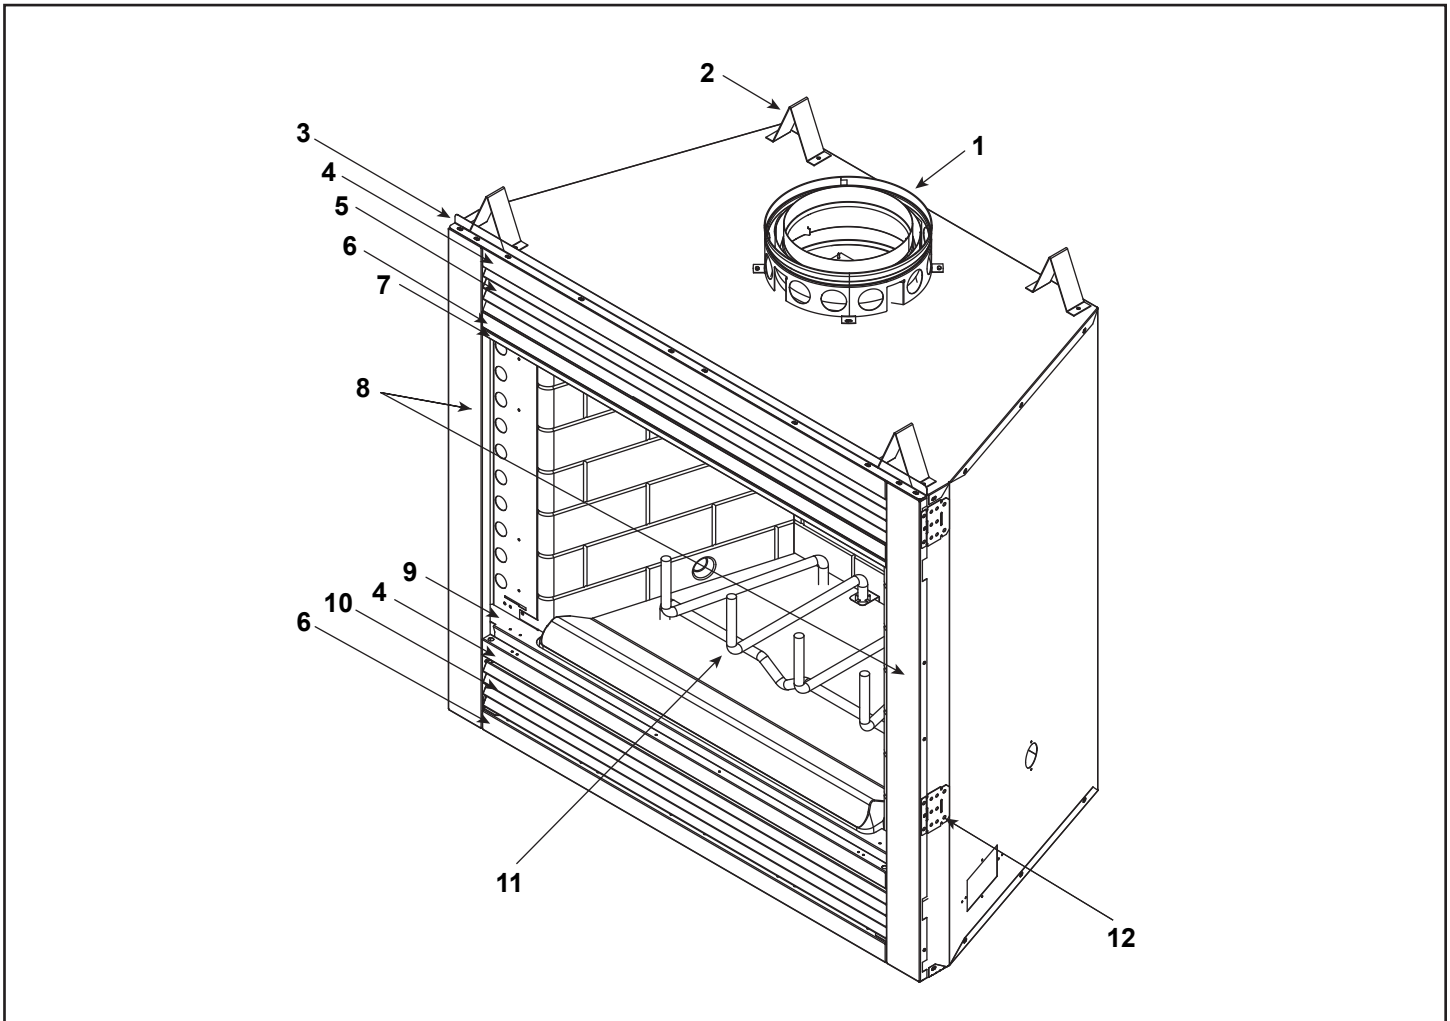

Service Parts

SA36C

Sovereign
36" Woodburning Fireplace

Beginning Manufacturing Date: N/A
Ending Manufacturing Date: Active

IMPORTANT: THIS IS DATED INFORMATION. Parts must be ordered from a dealer or distributor. **Hearth and Home Technologies does not sell directly to consumers.** Provide model number and serial number when requesting service parts from your dealer or distributor.

ITEM	DESCRIPTION	COMMENTS	PART NUMBER
1	Starter Section		SRV22069
2	Top Standoff	Qty 4 req.	SRV4044-111
3	Drywall Flange		29238
4	Front Face (Top or Bottom)	Overlay	SRV30568BK
5	Upper Grille Assembly		SRV4010-080BK
6	Glass Support (Top or Bottom)	Overlay	SRV29901BK
7	Smoke Shield		SRV31191BK
8	Column (Right or Left)	Overlay	SRV29899BK
9	Hearth Filler		SRV30331BK
10	Lower Grille Assembly		SRV4010-081BK
11	Grate		GR18
	Grate Clip	Qty 2 req.	SRV28062