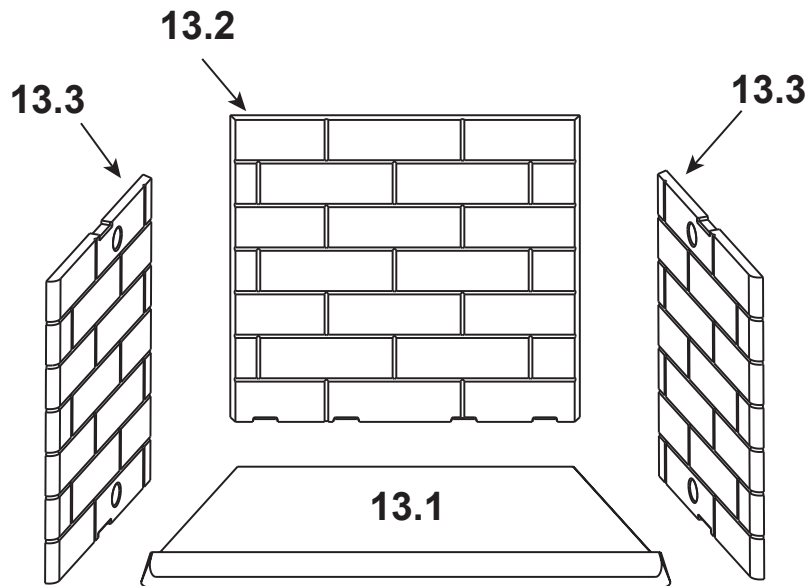

IMPORTANT: THIS IS DATED INFORMATION. Parts must be ordered from a dealer or distributor. **Hearth and Home Technologies does not sell directly to consumers.** Provide model number and serial number when requesting service parts from your dealer or distributor.

ITEM	DESCRIPTION	COMMENTS	PART NUMBER
	Hang Down Damper Kit	Order for rod replacement	30528
	Damper Weight	Order when rod is not being replaced	SRV19785
	Damper Blade		30558
	Door Pivot Clip	Qty 2 req.	31527
	Firescreen Assembly	Qty 2 req.	26053
	Firescreen Handle	Qty 2 req.	SRV10002
	Firescreen Rod	Qty 2 req.	SRV12052
	Junction Box		21878
12	Nailing Flange	Qty 4 req.	31190
	Outside Air Kit		AK22
	Refractory Retainer	Qty 3 req	SRV11847
	Smoke Diverter		30559
	Strip Protector	Qty 2 req.	SRV18320
	Upper Door Track		SRV15425BK
	Installation Manual		4010-262
	Owner's Manual		4010-263
	Touch-Up Paint		71479

#13 Refractory Assembly

13.1	Hearth Refractory		SRV29993
13.2	Back Refractory		SRV29992
13.3	Side Refractory (Left/Right)		SRV28393