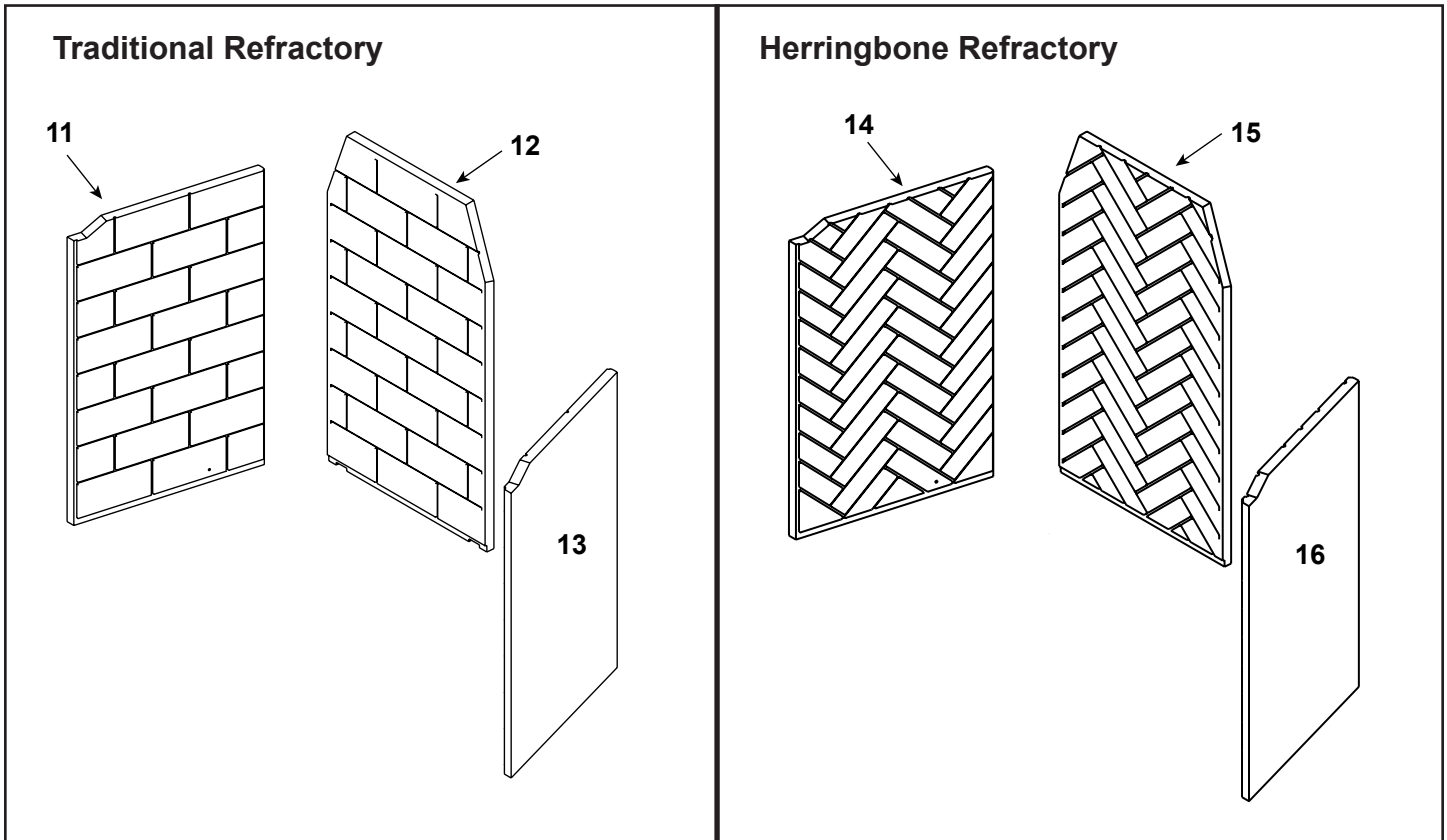

No one builds a better fire

Beginning Manufacturing Date: Dec 2011
Ending Manufacturing Date: Active

IMPORTANT: THIS IS DATED INFORMATION. Parts must be ordered from a dealer or distributor. **Hearth and Home Technologies does not sell directly to consumers.** Provide model number and serial number when requesting service parts from your dealer or distributor.

Stocked at Depot

ITEM	DESCRIPTION	COMMENTS	PART NUMBER	
	Traditional Refractory	Firebrick Yellow	MMTB50-B	
		Natural Gray	AMMTB50	
11	Left Panel	Firebrick Yellow	SRV4059-652	
		Natural Gray	SRV4059-852	
12	Back Panel	Firebrick Yellow	SRV4059-663	
		Natural Gray	SRV4059-863	
13	Right Panel	Firebrick Yellow	SRV4059-653	
		Natural Gray	SRV4059-853	
	Herringbone Refractory	Firebrick Yellow	MMHB50-B	
		Natural Gray	AMMHB50	
14	Left Panel	Firebrick Yellow	SRV4059-656	
		Natural Gray	SRV4059-856	
15	Back Panel	Firebrick Yellow	SRV4059-665	
		Natural Gray	SRV4059-865	
16	Right Panel	Firebrick Yellow	SRV4059-657	
		Natural Gray	SRV4059-857	
	Refractory Fastener Pack		4059-668	
	Contains: 8 #6 X 1 1/2" Panhead screw, 3/32" Drill Bit, 8 Clips