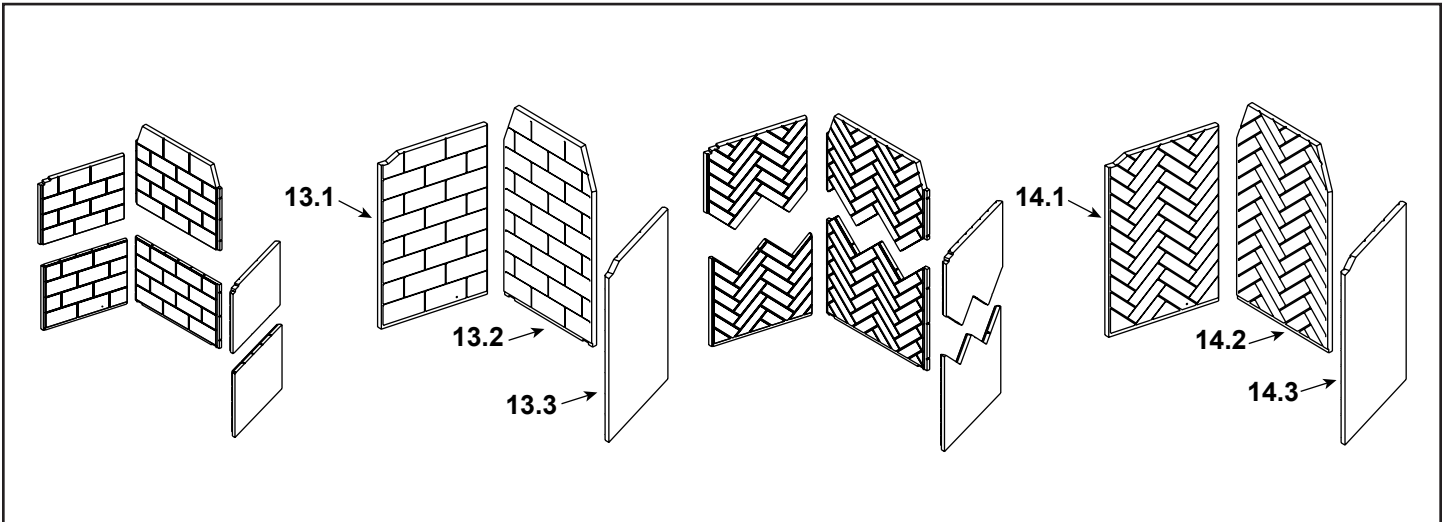

**Stocked at Depot**

ITEM	DESCRIPTION	COMMENTS	PART NUMBER	
1	Transition Assembly		4059-044	
2	Outer Transition Assembly		24377	
3	Inner Transition Collar		4059-148	
4	Damper Blade Assembly		4059-030	
5	Damper Control		35159	
6	Outside Air Collar Assembly	Qty 2 req	4059-037	
7	OA Door	Qty 2 req	4059-049	
8	Screen Rod	Qty 2 req	SRV4059-312	Y
	Screen Rod Clips	Qty 2 req	SRV4059-111	Y
9	Firescreen Assembly	Qty 2 req	SRV4059-028	Y
10	Grate Assembly		GR38	Y
11	Hearth Molded Brick Panel	<b>No longer available</b>	SRV4059-033	
			<b>SRV4059-695</b>	
12	Andiron Assembly	Qty 2 req	4059-066	
	Mortar	<b>10 LB Pail</b>	<b>MMMORTR</b>	
	Outside Air Hood	Qty 2 req	SRV4059-051	
	Installation Manual		4059-309	