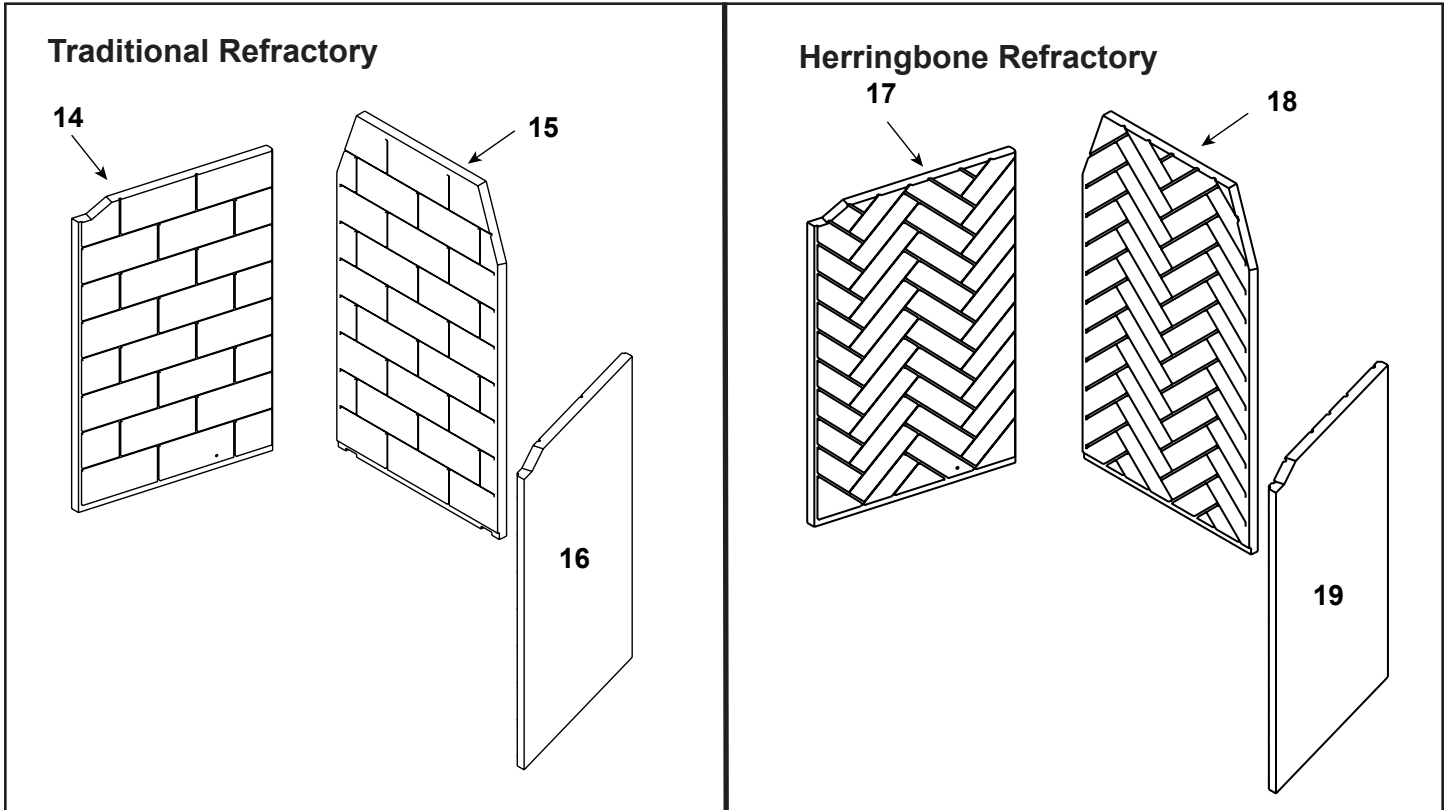

**Stocked
at Depot**

ITEM	DESCRIPTION	COMMENTS	PART NUMBER	
1	Transition Assembly		4059-044	
2	Outer Transition Assembly		24377	
3	Inner Transition Collar		4059-148	
4	Damper Blade Assembly		4059-030	
5	Damper Control		35159	
6	Smoke Shield		SRV4059-117	
7	Outside Air Collar Assembly	Qty 2 req	4059-037	
8	OA Door	Qty 2 req	4059-049	
9	Screen Rod	Qty 2 req	SRV4059-312	Y
	Screen Rod Clips (Includes qty of 2)		SRV4059-111	Y
10	Firescreen Assembly	Qty 2 req	SRV4059-028	Y
11	Grate Assembly		GR38	Y
	Grate Retainer (Includes qty of 2)		SRV4017-060	
12	Hearth Refractory (Firebrick Yellow)	Pre D44900759	SRV4059-695	
	Hearth Refractory (Natural Gray)	Post D44900838	SRV4059-891	
13	Andiron Assembly	Qty 2 req	4059-066	
	Mortar	10Lb Bucket	MMMORTR	
	Outside Air Hood	Qty 2 req	SRV4059-051	
	Owners Manual		4059-713	
	Installation Manual		4059-712	