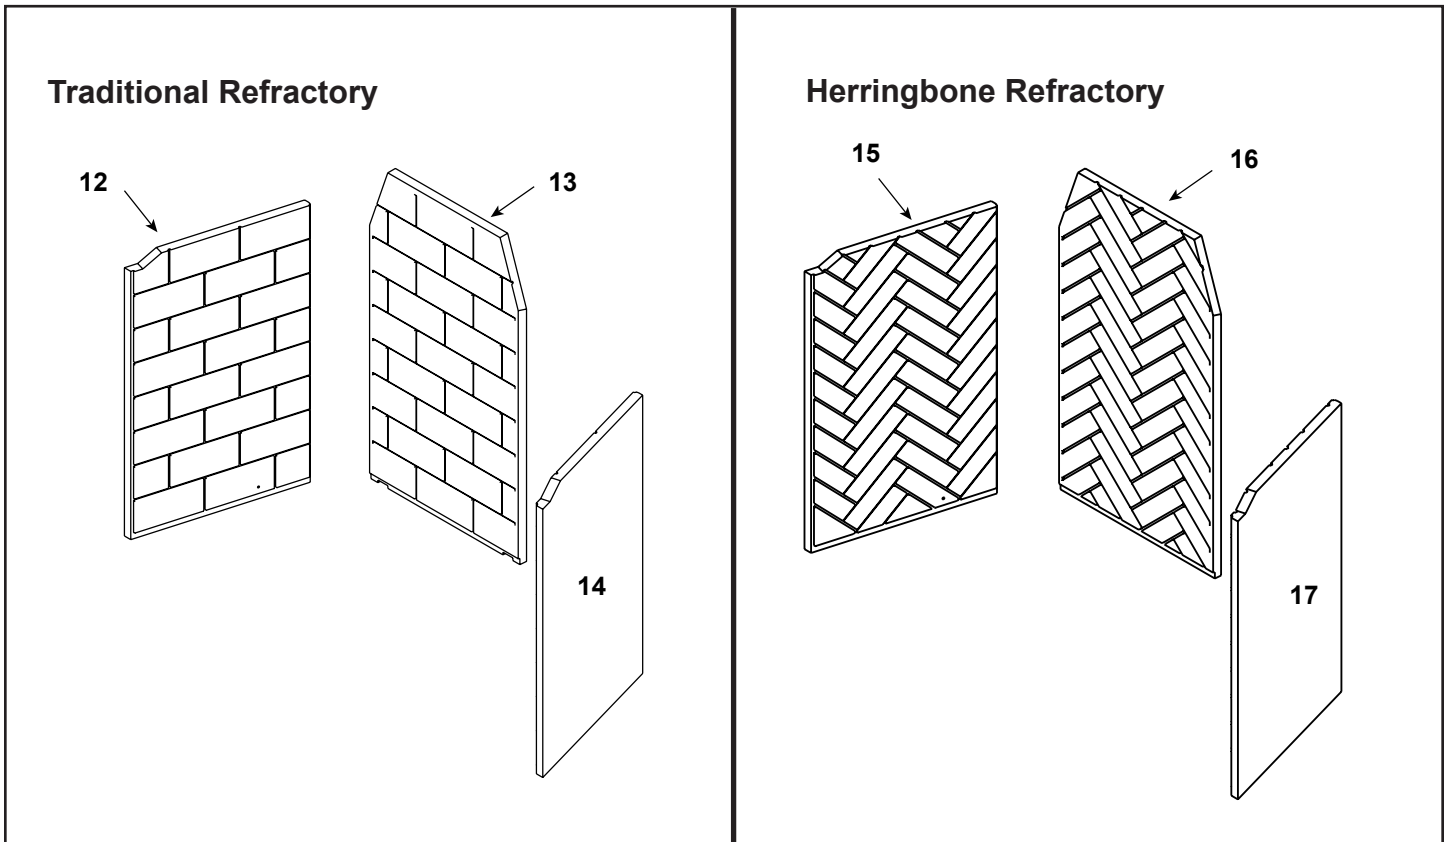

Stocked
at Depot

ITEM	DESCRIPTION	COMMENTS	PART NUMBER	
1	Damper Blade Assembly		SRV29964	
2	Damper Control		SRV20549	
3	Smoke Shield		SRV4059-417	
4	Outside Air Collar Assembly	Qty 2 req	4059-037	
5	OA Door	Qty 2 req	4059-049	
6	Firescreen Assembly W/Rod	Qty 2 req	4059-053	
7	Screen Rod	Qty 2 req	SRV4059-512	Y
	Screen Rod Clips (Includes qty of 2)		SRV4059-111	Y
8	Firescreen Assembly		4059-054	
9	Grate Assembly		GR37	Y
	Grate Retainer (Includes qty of 2)		SRV4017-060	
10	Hearth Refractory (Firebrick Yellow)	Pre D44900785	SRV4059-693	
	Hearth Refractory (Natural Gray)	Post D44900914	SRV4059-893	
11	Andiron Assembly	Qty 2 req	4059-066	
	Mortar	10 Lb Bucket	MMMORTR	
	Outside Air Hood	Qty 2 req	SRV4059-051	
	Owners Manual		4059-707	
	Installation Manual		4059-706	