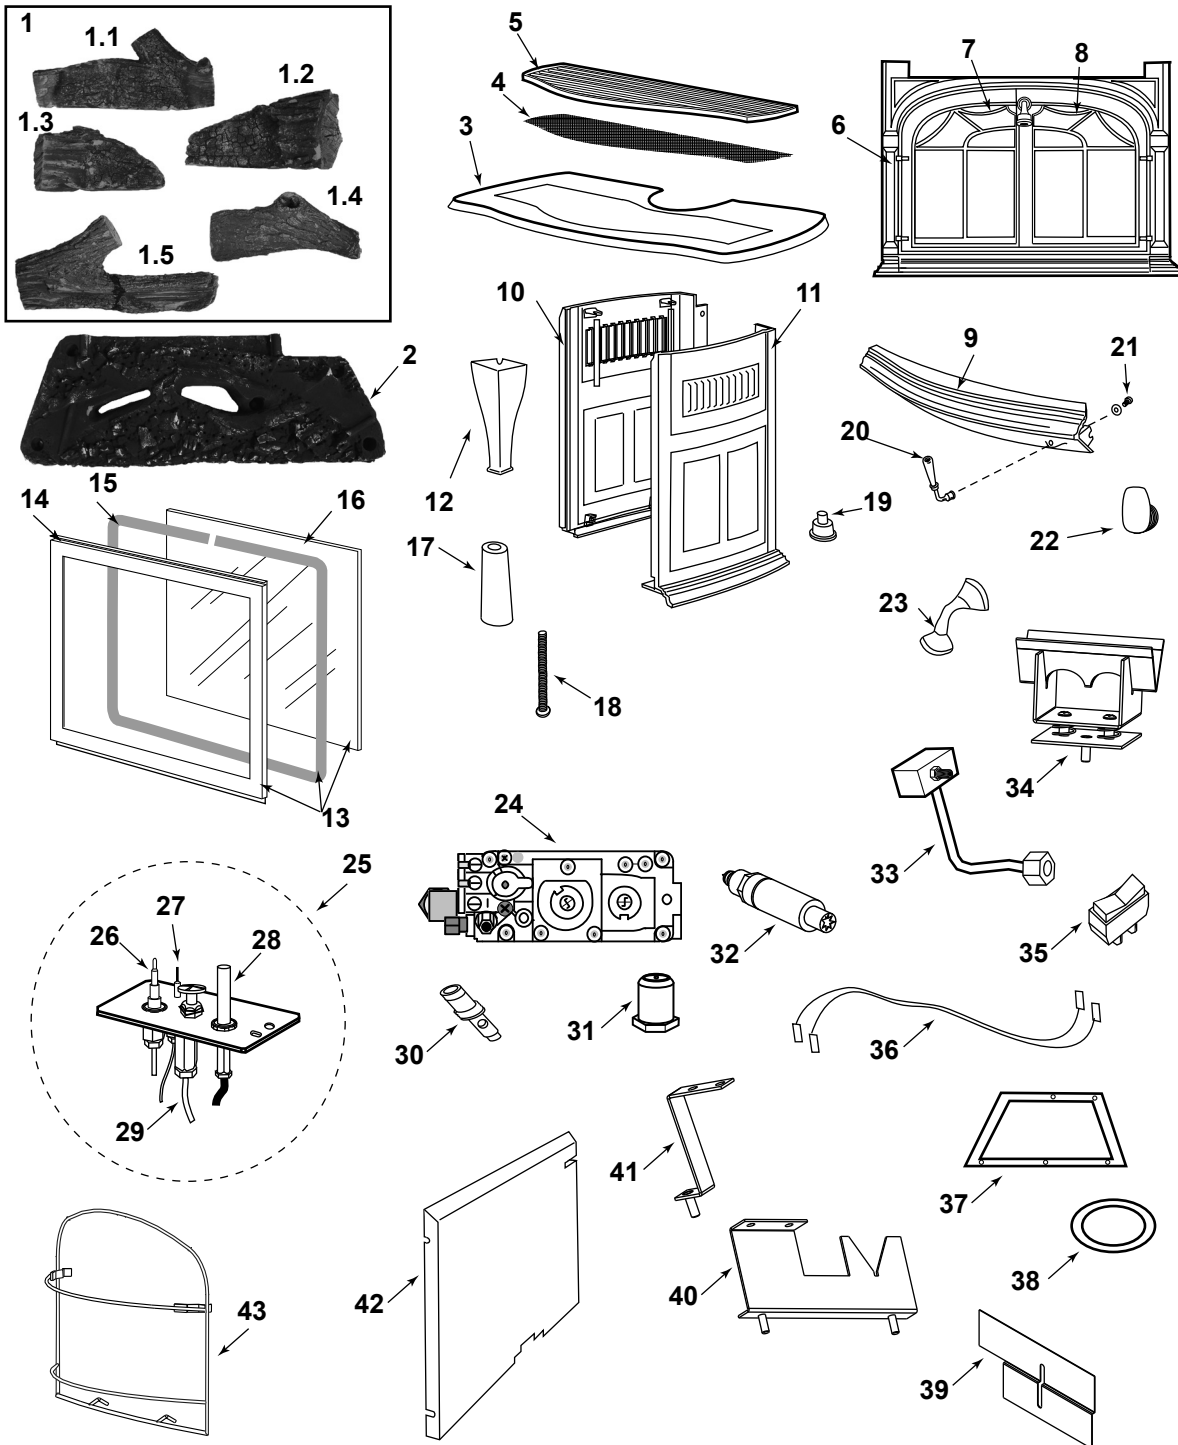

**Direct Vent Gas Heater
With Standing Pilot Ignition**

Beginning Manufacturing Date: NA
Ending Manufacturing Date: Active

RADVTCBSB (Classic Black)
RADVTBDSB (Bordeaux)

RADVTBMSB (Majolica Brown)
RADVTBSSB (Biscuit) - Ending Manufacturing Date: Jan 2022

Part number list on following page.