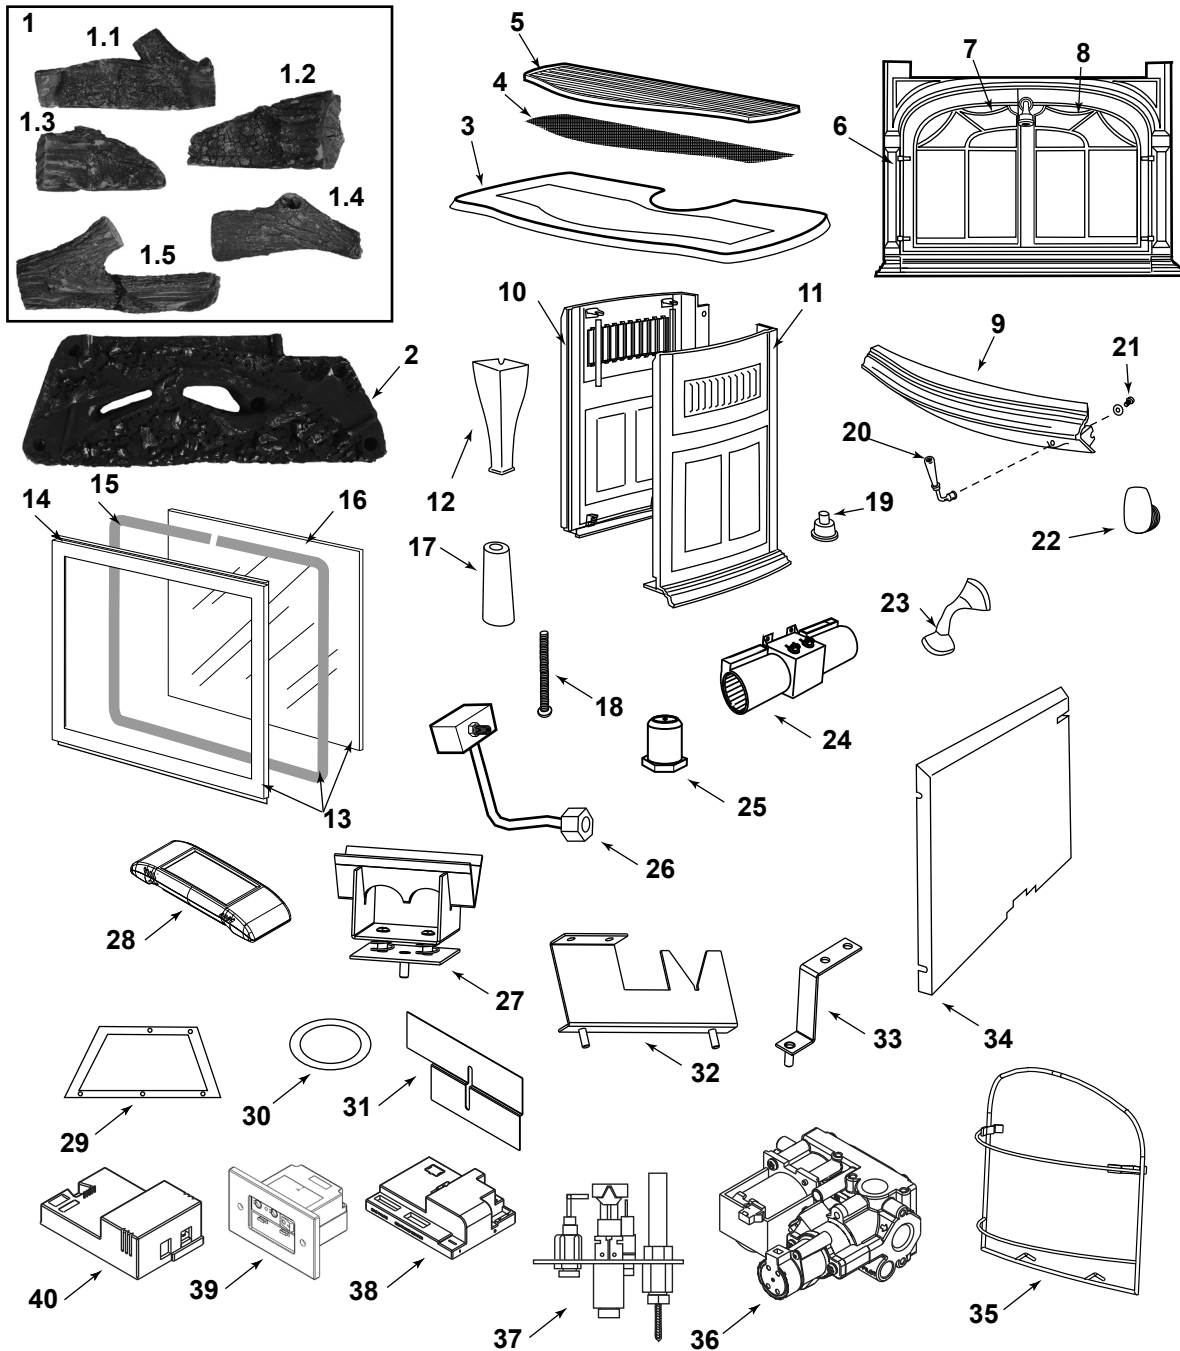

Direct Vent Gas Heater
With Signature Command System
Last Serial #HF1740470

Beginning Manufacturing Date: NA
Ending Manufacturing Date: March 2019

RADVTSCCB (Classic Black)
RADVTSCBD (Bordeaux)

RADVTSCBM (Majolica Brown)
RADVTSCBS (Biscuit)