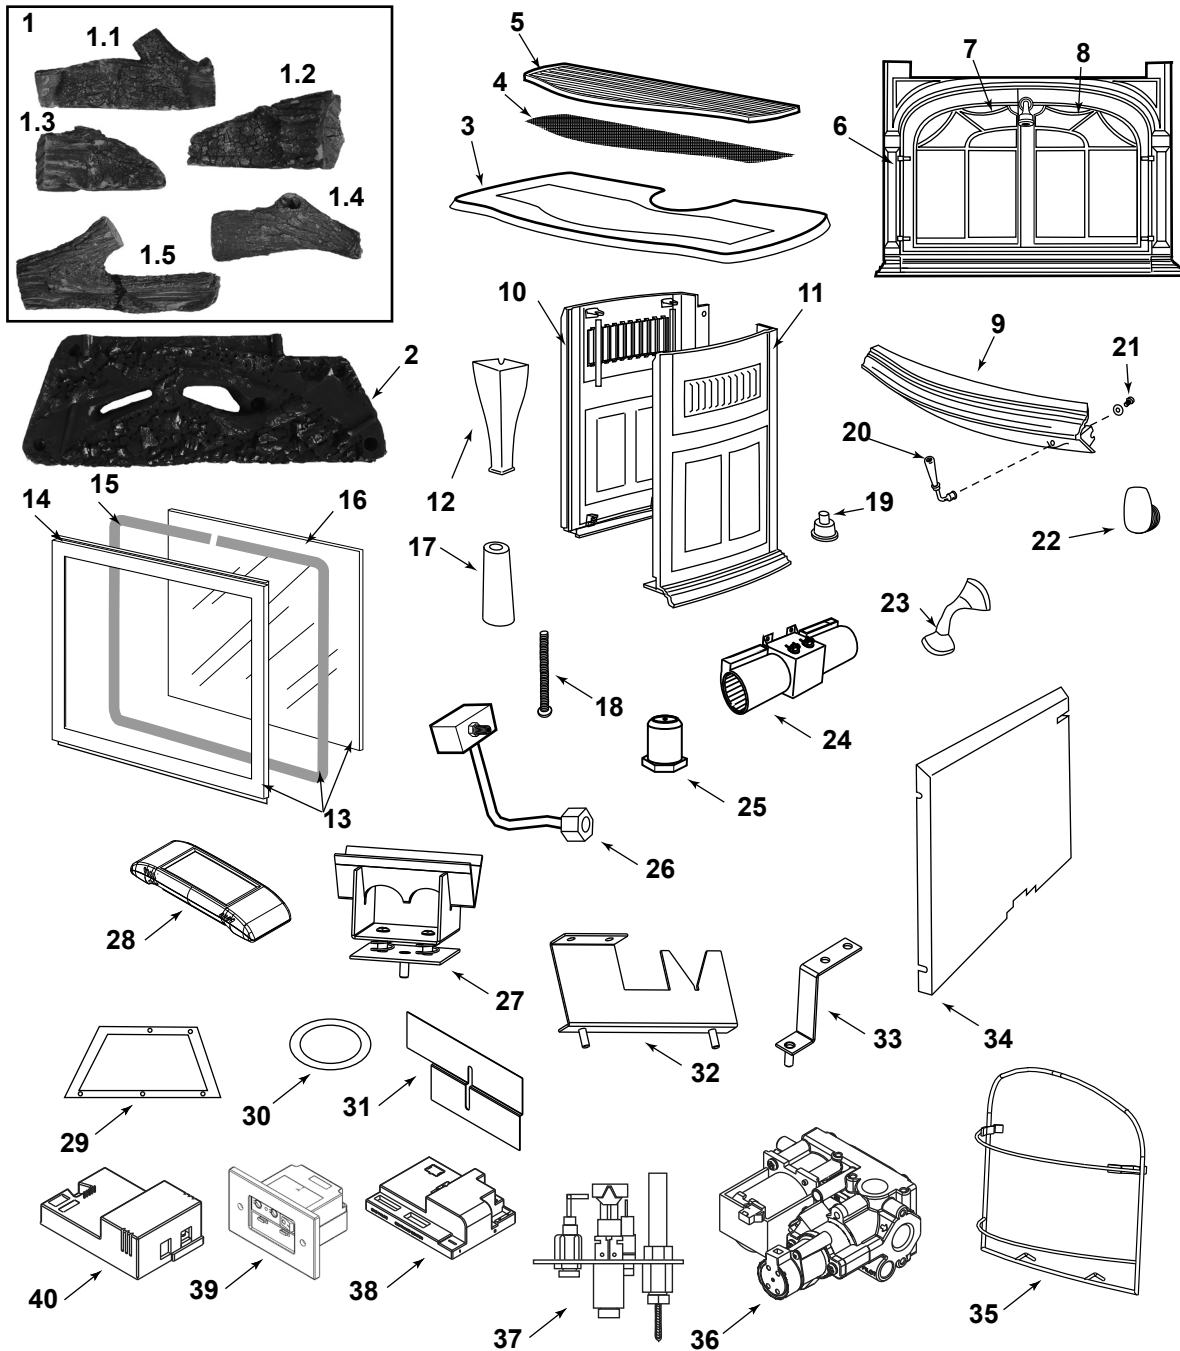

**Direct Vent Gas Heater
With Signature Command System
Last Serial #HF1740470**

Beginning Manufacturing Date: NA
Ending Manufacturing Date: March 2019

RADVTSCCB (Classic Black)
RADVTSCBD (Bordeaux)

RADVTSCBM (Majolica Brown)
RADVTSCBS (Biscuit)