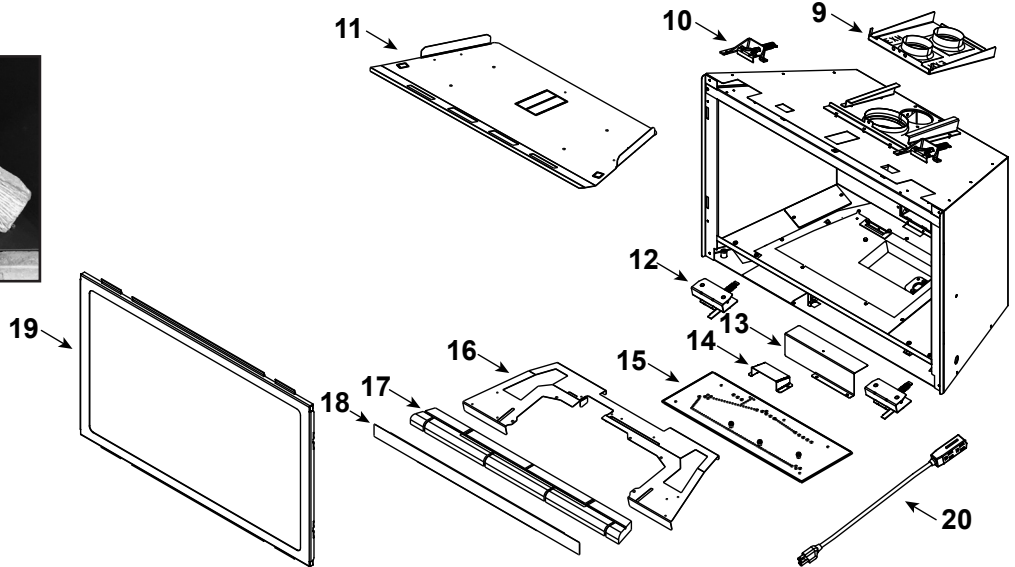

Service Parts

RUBY30IN, RUBY30IL

Ruby 30" Gas Insert - DV

Beginning Manufacturing Date: March 2019

Ending Manufacturing Date: Active

Log Set Assembly

IMPORTANT: THIS IS DATED INFORMATION. Parts must be ordered from a dealer or distributor. **Hearth and Home Technologies does not sell directly to consumers.** Provide model number and serial number when requesting service parts from your dealer or distributor.

Stocked
at Depot

ITEM	DESCRIPTION	COMMENTS	PART NUMBER	Stocked at Depot
	Log Assembly (Hearth Refractory not Included)		LOGS-2542	Y
1	Log 1		SRV2542-711	
2	Log 2		SRV2544-715	
3	Log 3		SRV2542-712	
4	Log 4		SRV2542-715	
5	Log 5		SRV2542-717	
6	Log 6		SRV2542-714	
7	Log 7		SRV2542-717	
8	Log 8		SRV2542-718	
9	Slide Plate Assembly		2532-014	
	Tool, Slide Plate (Multi-purpose)		2532-140	
	Gasket		2532-113	
10	Glass Clip Assembly, Top	Qty 2 req	2155-046	
11	Baffle, Firebox		2532-138	
12	Glass Clip Assembly, Bottom	Qty 2 req	2532-009	
13	Air Scoop		2532-135	
14	Pilot Shield		2532-153	
15	Burner Assembly		2542-007	Y
16	Base Pan		2542-130	
17	Hearth Refractory (Not for use with BRICKMI30TB/BRICKMI30CR)		SRV2542-704	
18	Seal, Glass Frame		2532-122	
19	Glass Door Assembly		GLA-2532	Y
20	Power Cord		2201-024	Y
	Fan		GFK-160A	Y