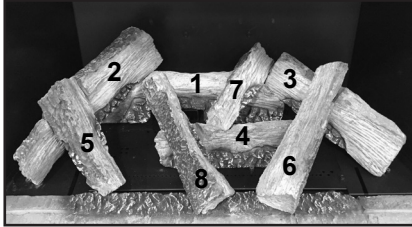

Service Parts

RUBY30IN, RUBY30IL

Ruby 30" Gas Insert - DV

Beginning Manufacturing Date: March 2019

Ending Manufacturing Date: Active

Log Set Assembly

IMPORTANT: THIS IS DATED INFORMATION. Parts must be ordered from a dealer or distributor. **Hearth and Home Technologies does not sell directly to consumers.** Provide model number and serial number when requesting service parts from your dealer or distributor.

Stocked
at Depot

ITEM	DESCRIPTION	COMMENTS	PART NUMBER	Stocked at Depot
	Log Assembly (Hearth Refractory not Included)		LOGS-2542	Y
1	Log 1		SRV2542-711	
2	Log 2		SRV2544-715	
3	Log 3		SRV2542-712	
4	Log 4		SRV2542-715	
5	Log 5		SRV2542-717	
6	Log 6		SRV2542-714	
7	Log 7		SRV2542-717	
8	Log 8		SRV2542-718	
9	Slide Plate Assembly		2532-014	
	Tool, Slide Plate (Multi-purpose)		2532-140	
	Gasket		2532-113	
10	Glass Clip Assembly, Top	Qty 2 req	2155-046	
11	Baffle, Firebox		2532-138	
12	Glass Clip Assembly, Bottom	Qty 2 req	2532-009	
13	Air Scoop		2532-135	
14	Pilot Shield		2532-153	
15	Burner Assembly		2542-007	Y
16	Base Pan		2542-130	
17	Hearth Refractory (Not for use with BRICKMI30TB/BRICKMI30CR)		SRV2542-704	
18	Seal, Glass Frame		2532-122	
19	Glass Door Assembly		GLA-2532	Y
20	Power Cord		2201-024	Y
	Fan		GFK-160A	Y