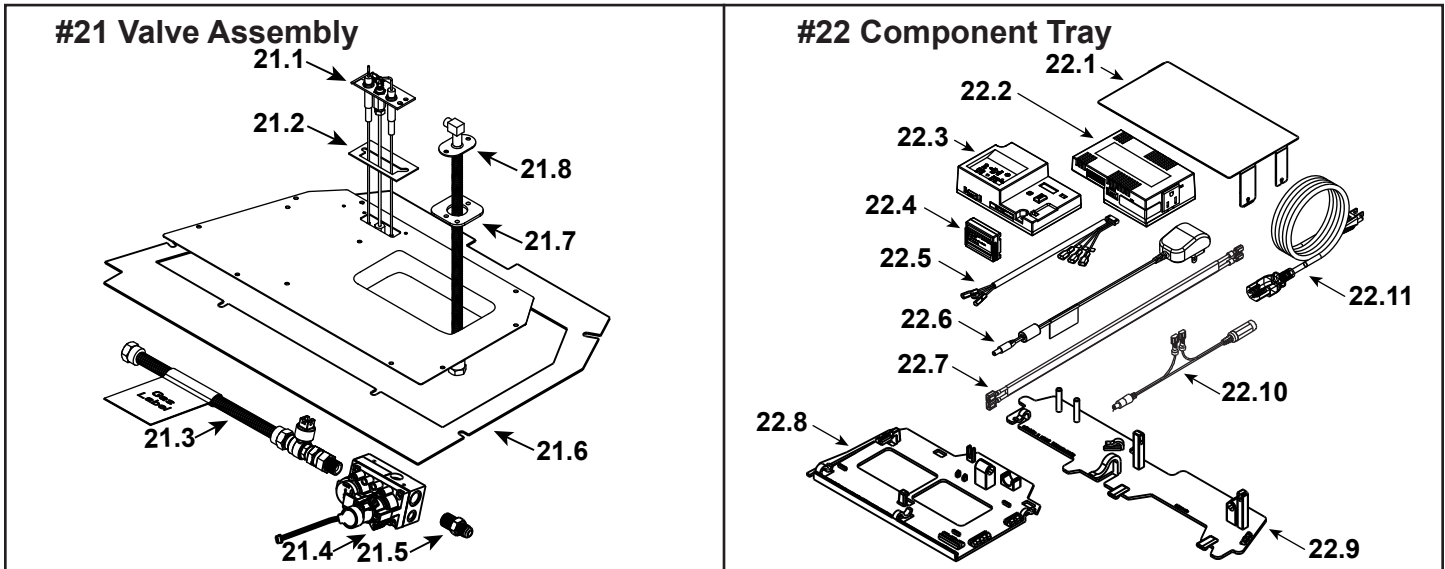

IMPORTANT: THIS IS DATED INFORMATION. Parts must be ordered from a dealer or distributor. **Hearth and Home Technologies does not sell directly to consumers.** Provide model number and serial number when requesting service parts from your dealer or distributor.

Stocked at Depot

ITEM	DESCRIPTION	COMMENTS	PART NUMBER	
21.1	Pilot Assembly NG		2550-013	Y
	Pilot Assembly Propane		2550-014	Y
21.2	Pilot Gasket		2532-134	
21.3	Flex Ball Valve Assembly		2532-081	Y
21.4	Valve NG		2166-302	Y
	Valve Propane		2166-303	Y
21.5	Male Connector	Pkg of 5	303-315/5	Y
21.6	Gasket, Valve Plate		2532-131	
21.7	Gasket, Bulkhead		438-407	
21.8	Bulkhead w/Flex Tube		SRV7000-156	Y
	Orifice NG (#35C)		SRV582-835	Y
	Orifice Propane (#51C)		SRV582-851	Y
22.1	Component Heat Shield		2532-144	Y
22.2	Module, B Type AC		2326-150	Y
22.3	Module, IFT Control		2326-130	Y
22.4	Module, RF FCC		2326-120	Y
22.5	Harness, IFT 6 Pin Wiring		SRV2326-132	Y
22.6	Transformer, 6 Volt Wall		SRV2326-131	Y
22.7	Jumper Wire, 36" Male/Female		2159-310	Y
22.8	Tray, Component		2532-170	Y
22.9	Wire Tray		2532-171	Y
22.10	Wall Switch Jumper Wire		SRV2179-300	Y
22.11	Cable, B Type AC Module		SRV2326-152	Y

Additional service part numbers appear on following page.