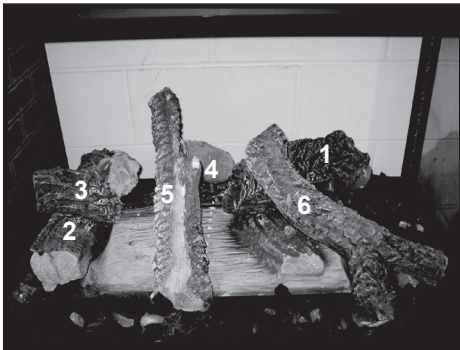

Log Set Assembly

IMPORTANT: THIS IS DATED INFORMATION. Parts must be ordered from a dealer or distributor. **Hearth and Home Technologies does not sell directly to consumers.** Provide model number and serial number when requesting service parts from your dealer or distributor.

Stocked at Depot

ITEM	DESCRIPTION	COMMENTS	PART NUMBER	
	Log Set Assembly / Burner Assembly	Pre SN #0021358518	SRV2005-006	Y
	Log Set Assembly	Post SN #0021358518	LOGS-MSR	Y
1	Log 1	No longer available, Must order complete assembly	SRV2005-701	
2	Log 2		SRV2005-700	
3	Log 3		SRV2005-702	
4	Log 4		SRV2005-703	
5	Log 5		SRV2005-704	
6	Log 6		SRV2005-705	
7	Refractory		SRV2005-731	
8	Refractory		SRV2005-730	
9	Glass Door Assembly		GLA-6TROC	Y
10	Grate Assembly		SRV2005-012	
11	Log Set Assembly / Burner Assembly	Pre SN #0021358518	SRV2005-006	Y
	Burner NG, LP	Post SN #0021358518	2005-006	Y
12	End Glass Assembly		GLA-MS	Y