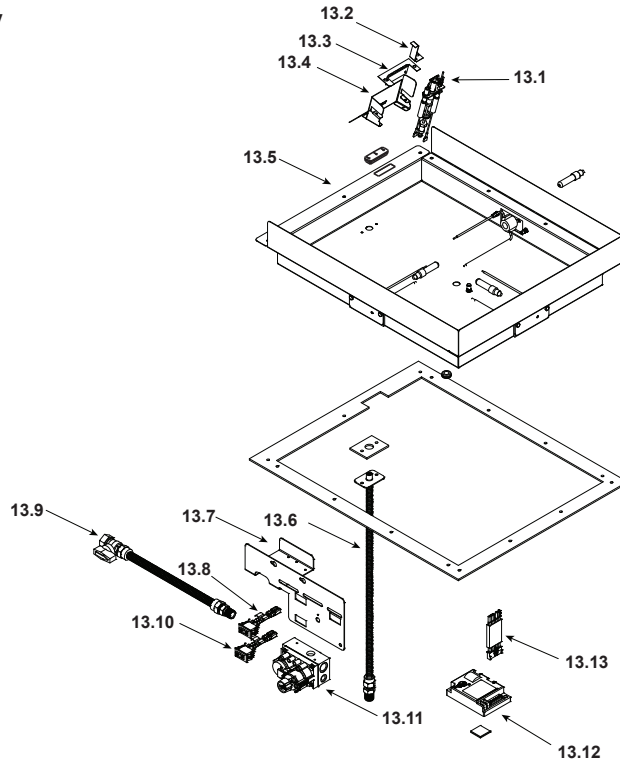

#13 Valve Assembly

IMPORTANT: THIS IS DATED INFORMATION. Parts must be ordered from a dealer or distributor. **Hearth and Home Technologies does not sell directly to consumers.** Provide model number and serial number when requesting service parts from your dealer or distributor.

**Stocked
at Depot**

ITEM	DESCRIPTION	COMMENTS	PART NUMBER	
13.1	Pilot Assembly NG		SRV4021-730	Y
	Pilot Assembly LP		SRV4021-731	Y
	Pilot Tube		SRV446-301	Y
13.2	Ground Strap	No longer available	385-512	
13.3	Pilot Assembly Support		385-120	
13.4	Pilot Bracket	No longer available	2005-118	
13.5	Ember Box Assembly		SRV2005-114	Y
13.6	Flexible Gas Connector		2005-009	Y
13.7	Valve Bracket	No longer available	2005-120	
13.8	On/Off, Switch		SRV32D0232	Y
13.9	Flex Ball Valve Assembly		SRV302-320	Y
13.10	On/Off Wire Assembly		060-521A	Y
13.11	Valve NG		750-500	Y
	Valve LP		750-501	Y
13.12	Module		SRV593-592	Y
13.13	Module Wire Assembly		SRV593-590	Y
	Orifice NG (#32)		SRV582-832	Y
	Orifice LP (#50)		582-850	Y

Additional service part numbers appear on following page.