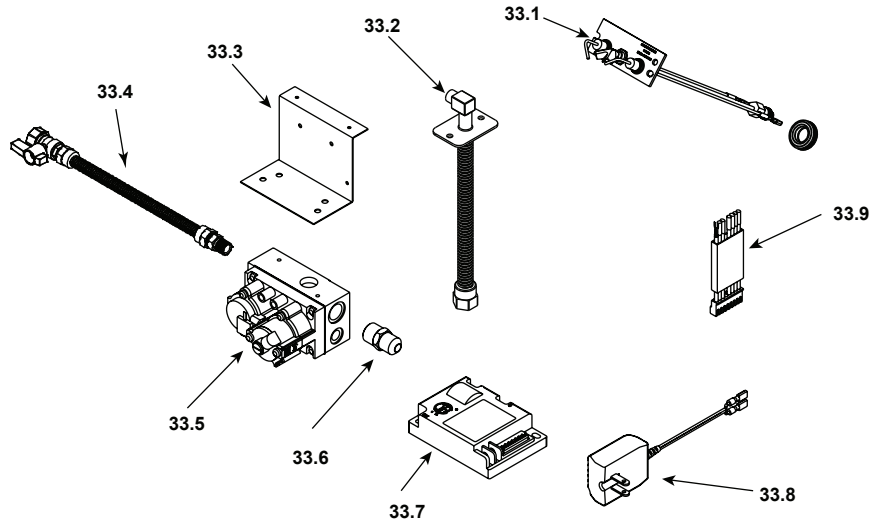

#32 Valve Assembly

IMPORTANT: THIS IS DATED INFORMATION. Parts must be ordered from a dealer or distributor. **Hearth and Home Technologies does not sell directly to consumers.** Provide model number and serial number when requesting service parts from your dealer or distributor.

Stocked at Depot

ITEM	DESCRIPTION	COMMENTS	PART NUMBER	
33.1	Pilot Assembly NG		SRV2090-012	Y
	Pilot Assembly Propane		2090-013	Y
33.2	Flexible Bulkhead		SRV7000-156	Y
33.3	Valve Bracket		SRV4048-132	
33.4	Flex Ball Valve Assembly		SRV302-320	Y
33.5	Valve NG		SRV593-500	Y
	Valve Propane		SRV593-501	Y
33.6	Brass Connector - Male - Flex	Pkg of 5	303-315/5	Y
33.7	Control Module		SRV593-592	Y
33.8	3V Adapter		SRV593-593	Y
33.9	Wire Assembly		SRV593-590	Y
	Battery Pack		SRV593-594	Y
	Orifice - .125 C NG		SRV4021-391	Y
	Orifice - #48C Propane		SRV582-848	Y
	Wire Assembly - HIBLK60FM		SRV34937	Y
	Wire Assembly - HIBLU60FF		4018-022	
	Wall Switch Wire Assembly		4018-046	Y
	Propane Gas Conversion Kit		DCKP-RBV	Y
	Natural Gas Conversion Kit		DCKN-RBV	Y

Additional service part numbers appear on following page.