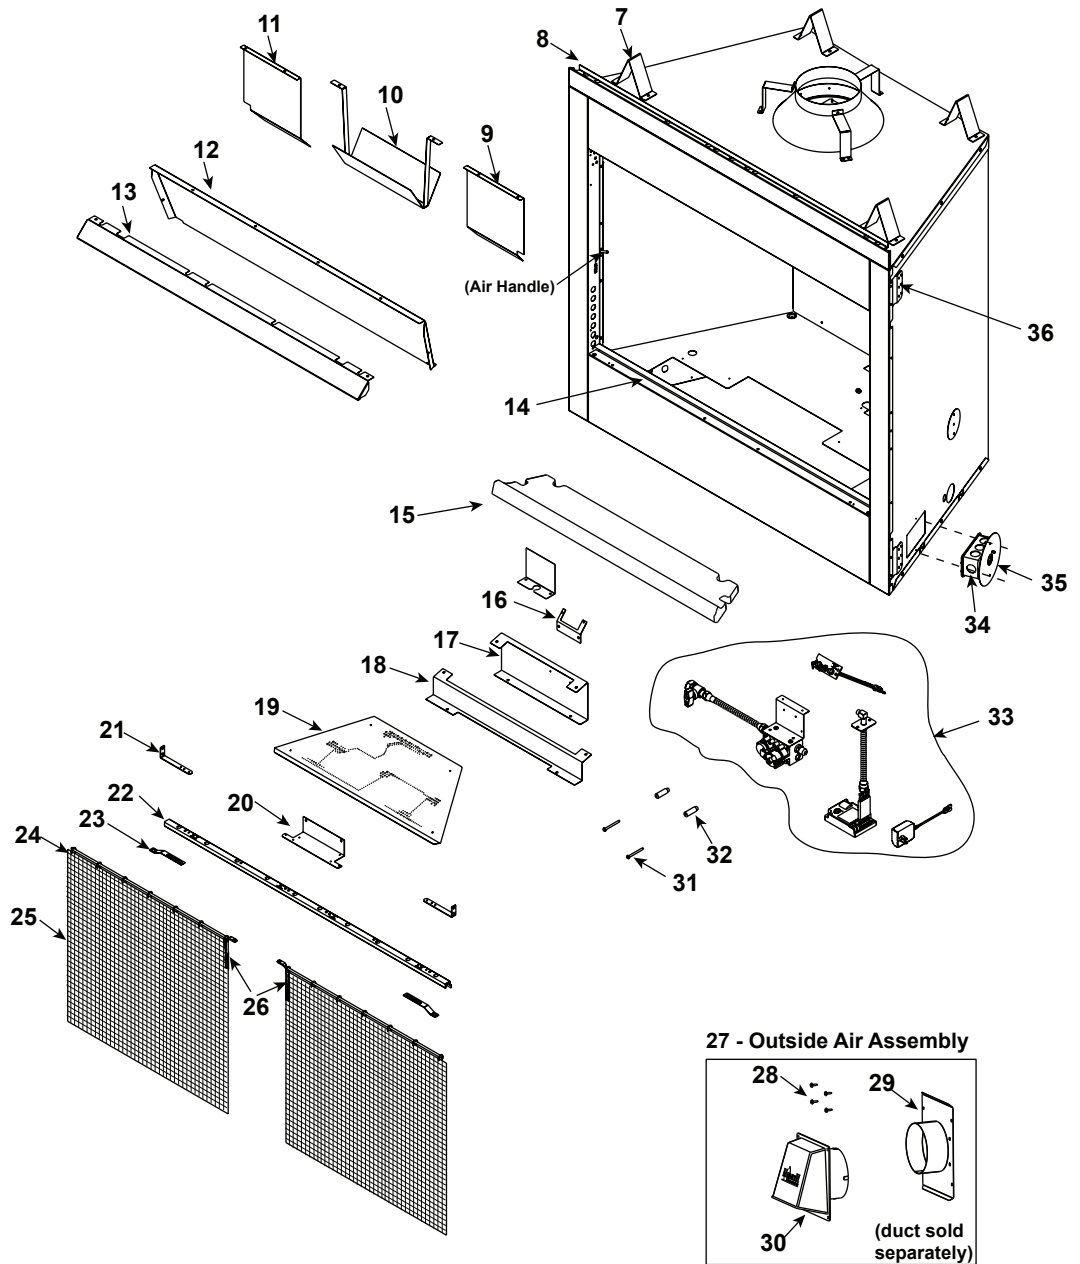

Log Set Assembly

Part number list on following page.

IMPORTANT: THIS IS DATED INFORMATION. Parts must be ordered from a dealer or distributor. **Hearth and Home Technologies does not sell directly to consumers.** Provide model number and serial number when requesting service parts from your dealer or distributor.

**Stocked at Depot**

ITEM	DESCRIPTION	COMMENTS	PART NUMBER	
	Log Assembly 42"		SRV4048-058	Y
1	Top Left Log		SRV4048-184	
2	Top Right Log		SRV4048-185	
3	Back Left Log		SRV4048-242	
4	Back Right Log		SRV4048-243	
5	Front Left Log		SRV4048-244	
6	Front Right Log		SRV4048-245	
	Grate Assembly		SRV4048-034	Y
7	Top Standoff	Qty 4 req	SRV4044-111	
8	Drywall Lip		SRV4048-162	
9	Right Baffle		SRV4048-116	
10	Flue Baffle Assembly		SRV4048-020	
11	Left Baffle		SRV4048-115	
12	Smoke Shield		SRV4048-128	
13	Hood		SRV29576	
14	Hearth Retainer		SRV4044-109	
15	Hearth Refractory		SRV4048-301	
16	Pilot Bracket		SRV4048-136	
17	Back Burner Support		SRV4048-138	
18	Front Burner Support		SRV4048-137	
19	Burner Pan Assembly - NG		SRV4048-024	Y
	Burner Pan Assembly - Propane		SRV4048-025	Y
20	Screen Bracket		SRV4048-169	
21	Upper Door Bracket	Qty 2 req	SRV4048-142	
22	Door Track		SRV15427BK	
23	Door Pivot Clip	Qty 2 req	SRV31527	
24	Firescreen Rod	Qty 2 req	SRV12052	Y
25	Firescreen Assembly	Qty 2 req	SRV4044-027	
26	Firescreen Handle		SRV10002	
27	Outside Air Assembly		4044-036	Y
28	Fastener Pack		SRV4025-023	
29	Outside Air Plate Assembly		SRV4044-031	
30	Outside Air Shield		SRV33271	Y
31	Door Pin Screw	Qty 2 req	SRV4021-384	
32	Door Pin	Qty 2 req	SRV4021-385	
33	Valve Assembly		<b>Refer to valve page</b>	
34	Junction Box		SRV21878	
35	Junction Box cover Plate		SRV4048-234	
36	Nailing Flange	Qty 4 req	SRV4044-161	
	Surround Replacement Overlay		CUST4018-001	
Reference following parts: Bottom Face (4044-105), Upper Front Face (4048-182), Right Column (4044-104) or Left column (4044-143) CUST4018-001 Must be ordered				