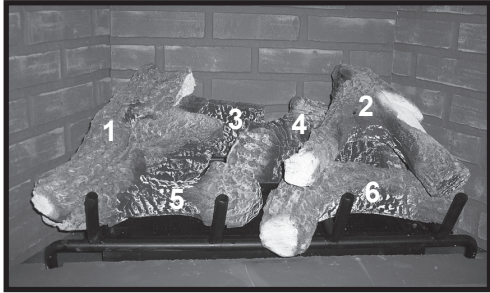

Log Set Assembly

Part number list on following page.

IMPORTANT: THIS IS DATED INFORMATION. Parts must be ordered from a dealer or distributor. **Hearth and Home Technologies does not sell directly to consumers.** Provide model number and serial number when requesting service parts from your dealer or distributor.

Stocked at Depot

ITEM	DESCRIPTION	COMMENTS	PART NUMBER	
	Log Assembly 42"		SRV4048-058	Y
1	Top Left Log		SRV4048-184	
2	Top Right Log		SRV4048-185	
3	Back Left Log		SRV4048-242	
4	Back Right Log		SRV4048-243	
5	Front Left Log		SRV4048-244	
6	Front Right Log		SRV4048-245	
	Grate Assembly		SRV4048-034	Y
7	Top Standoff	Qty 4 req	SRV4044-111	
8	Drywall Lip		SRV4048-162	
9	Right Baffle		SRV4048-116	
10	Flue Baffle Assembly		SRV4048-020	
11	Left Baffle		SRV4048-115	
12	Smoke Shield		SRV4048-128	
13	Hood		SRV29576	
14	Hearth Retainer		SRV4044-109	
15	Hearth Refractory		SRV4048-301	
16	Pilot Bracket		SRV4048-136	
17	Back Burner Support		SRV4048-138	
18	Front Burner Support		SRV4048-137	
19	Burner Pan Assembly - NG		SRV4048-024	Y
	Burner Pan Assembly - Propane		SRV4048-025	Y
20	Screen Bracket		SRV4048-169	
21	Upper Door Bracket	Qty 2 req	SRV4048-142	
22	Door Track		SRV15427BK	
23	Door Pivot Clip	Qty 2 req	SRV31527	
24	Firescreen Rod	Qty 2 req	SRV12052	Y
25	Firescreen Assembly	Qty 2 req	SRV4044-027	
26	Firescreen Handle		SRV10002	
27	Outside Air Assembly		4044-036	Y
28	Fastener Pack		SRV4025-023	
29	Outside Air Plate Assembly		SRV4044-031	
30	Outside Air Shield		SRV33271	Y
31	Door Pin Screw	Qty 2 req	SRV4021-384	
32	Door Pin	Qty 2 req	SRV4021-385	
33	Valve Assembly		Refer to valve page	
34	Junction Box		SRV21878	
35	Junction Box cover Plate		SRV4048-234	
36	Nailing Flange	Qty 4 req	SRV4044-161	
	Surround Replacement Overlay		CUST4018-001	
Reference following parts: Bottom Face (4044-105), Upper Front Face (4048-182), Right Column (4044-104) or Left column (4044-143) CUST4018-001 Must be ordered				

Additional service part numbers appear on following page.