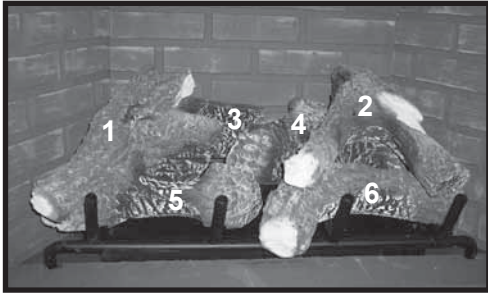

Log Set Assembly

27 - Outside Air Assembly

Part number list on following page.

IMPORTANT: THIS IS DATED INFORMATION. Parts must be ordered from a dealer or distributor. **Hearth and Home Technologies does not sell directly to consumers.** Provide model number and serial number when requesting service parts from your dealer or distributor.

**Stocked
at Depot**

ITEM	DESCRIPTION	COMMENTS	PART NUMBER	
	Log Assembly 42"		SRV4048-058	Y
1	Top Left Log	Pre 5/15/16, Must order complete assembly	SRV4048-184	
2	Top Right Log		SRV4048-185	
3	Back Left Log		SRV4048-242	
4	Back Right Log		SRV4048-243	
5	Front Left Log		SRV4048-244	
6	Front Right Log		SRV4048-245	
	Grate Assembly		SRV4048-034	Y
7	Top Standoff	Qty 4 reg	SRV4044-111	
8	Drywall Lip		4048-162	
9	Right Baffle		4048-116	
10	Flue Baffle Assembly		4048-020	
11	Left Baffle		4048-115	
12	Smoke Shield		4048-128	
13	Hood		29576	
14	Hearth Retainer		SRV4044-109	
15	Hearth Refractory		4048-201	
16	Pilot Bracket		4048-136	
17	Back Burner Support		4048-138	
18	Front Burner Support		4048-137	
19	Burner Pan Assembly - NG		4048-024	Y
	Burner Pan Assembly - Propane		4048-025	Y
20	Screen Bracket		4048-169	
21	Upper Door Bracket	Qty 2 reg	4048-142	
22	Door Track		SRV15427	
23	Door Pivot Clip	Qty 2 reg	SRV31527	
24	Firescreen Rod		12052	Y
25	Firescreen Assembly	Qty 2 reg	4048-019	
26	Firescreen Handle		SRV10002	
27	Outside Air Assembly		4044-036	Y
28	Fastener Pack		13580	
29	Outside Air Plate Assembly		4044-031	
30	Outside Air Shield		SRV33271	Y
31	Door Pin Screw	Qty 2 reg	SRV4021-384	
32	Door Pin	Qty 2 reg	SRV4021-385	
33	Valve Assembly		Refer to valve page	
34	Junction Box		21878	Y
35	Junction Box cover Plate		4048-234	
36	Nailing Flange	Qty 4 reg	SRV4044-161	
	Surround Replacement Overlay		CUST4018-001	
Reference following parts: Bottom Face (4044-105), Upper Front Face (4048-182), Right Column (4044-104) or Left column (4044-143) CUST4018-001 Must be ordered				