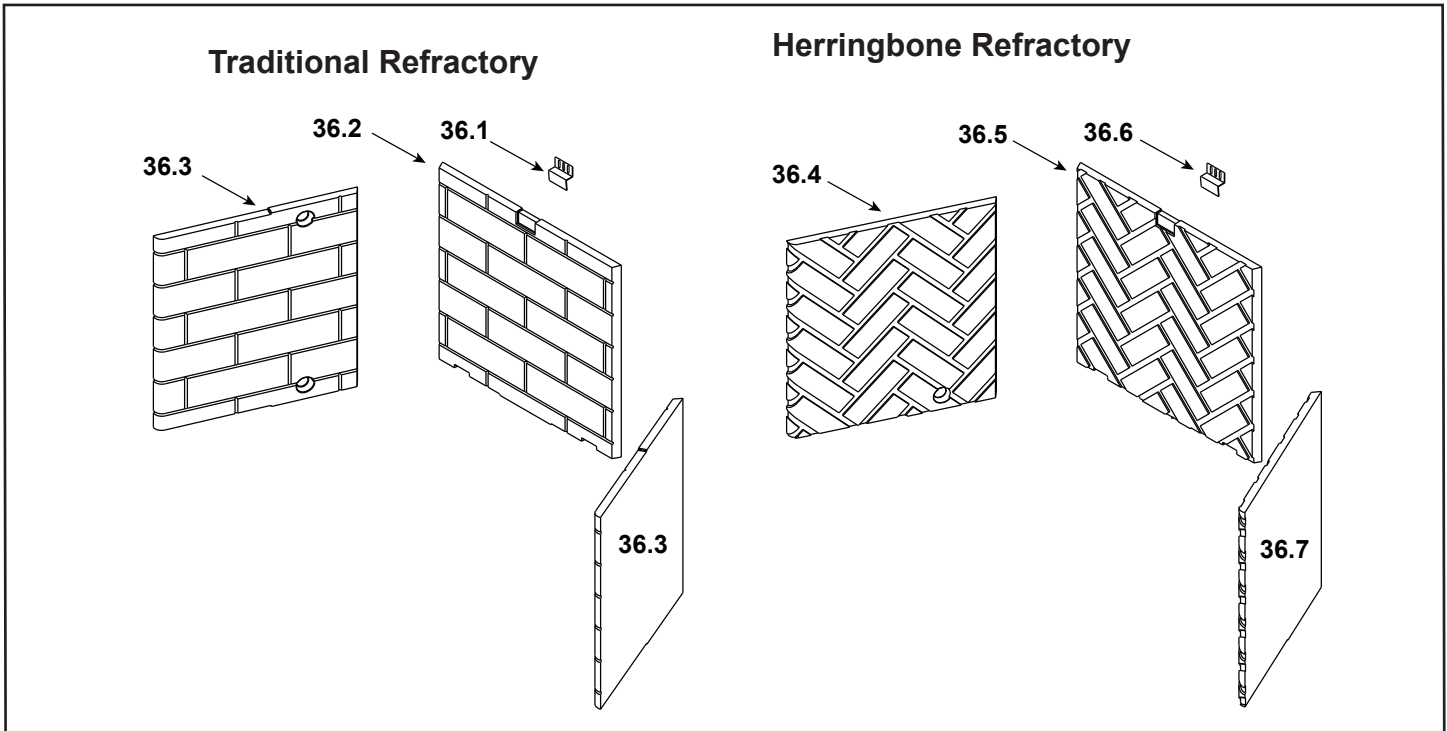

IMPORTANT: THIS IS DATED INFORMATION. Parts must be ordered from a dealer or distributor. **Hearth and Home Technologies does not sell directly to consumers.** Provide model number and serial number when requesting service parts from your dealer or distributor.

**Stocked
at Depot**

ITEM	DESCRIPTION	COMMENTS	PART NUMBER	
RBV4842 Traditional Refractory				
	Refractory Assembly			
36.1	Refractory Retainer		SRV11847	
36.2	Back Refractory		4048-207	
36.3	Side Refractory	Qty 2 reg	4048-208	
RBV4842 Herringbone Refractory				
	Refractory Assembly			
36.4	Left Side Refractory		4048-205	
36.5	Back Refractory		4048-203	
36.6	Refractory Retainer		SRV11847	
36.7	Right Side Refractory		4048-204	
Additional Parts				
	Damper Kit		DG3	
	Gas Operations Manual		71680	
	Hair Pin Clip		101025/24	Y
	Installation Instructions & Owner's Manual		4048-210	
	Lava Rock Bag Assembly		4040-094	
	Lava Rock		4021-296	
	Mineral Wool		SRV14333	
	Vermiculite		28746	
	Limit Switch		SRV4021-383	Y

Additional service part numbers appear on following page.