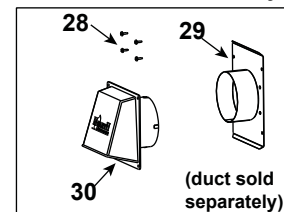

Log Set Assembly

27 - Outside Air Assembly

Part number list on following page.

IMPORTANT: THIS IS DATED INFORMATION. Parts must be ordered from a dealer or distributor. **Hearth and Home Technologies does not sell directly to consumers.** Provide model number and serial number when requesting service parts from your dealer or distributor.

**Stocked
at Depot**

ITEM	DESCRIPTION	COMMENTS	PART NUMBER	
	Log Assembly 42"		SRV4048-058	Y
1	Top Left Log	Pre 5/15/16, Must order complete assembly	SRV4048-184	
2	Top Right Log		SRV4048-185	
3	Back Left Log		SRV4048-242	
4	Back Right Log		SRV4048-243	
5	Front Left Log		SRV4048-244	
6	Front Right Log		SRV4048-245	
	Grate Assembly		SRV4048-034	Y
7	Top Standoff	Qty 4 reg	SRV4044-111	
8	Drywall Lip		4048-162	
9	Right Baffle		4048-116	
10	Flue Baffle Assembly		4048-020	
11	Left Baffle		4048-115	
12	Smoke Shield		4048-128	
13	Hood		29576	
14	Hearth Retainer		SRV4044-109	
15	Hearth Refractory		4048-201	
16	Pilot Bracket		4048-136	
17	Back Burner Support		4048-138	
18	Front Burner Support		4048-137	
19	Burner Pan Assembly - NG		4048-024	Y
	Burner Pan Assembly - Propane		4048-025	Y
20	Screen Bracket		4048-169	
21	Upper Door Bracket	Qty 2 reg	4048-142	
22	Door Track		SRV15427	
23	Door Pivot Clip	Qty 2 reg	SRV31527	
24	Firescreen Rod		12052	Y
25	Firescreen Assembly	Qty 2 reg	4048-019	
26	Firescreen Handle		SRV10002	
27	Outside Air Assembly		4044-036	Y
28	Fastener Pack		13580	
29	Outside Air Plate Assembly		4044-031	
30	Outside Air Shield		SRV33271	Y
31	Door Pin Screw	Qty 2 reg	SRV4021-384	
32	Door Pin	Qty 2 reg	SRV4021-385	
33	Valve Assembly		Refer to valve page	
34	Junction Box		21878	Y
35	Junction Box cover Plate		4048-234	
36	Nailing Flange	Qty 4 reg	SRV4044-161	
	Surround Replacement Overlay		CUST4018-001	
Reference following parts: Bottom Face (4044-105), Upper Front Face (4048-182), Right Column (4044-104) or Left column (4044-143) CUST4018-001 Must be ordered				