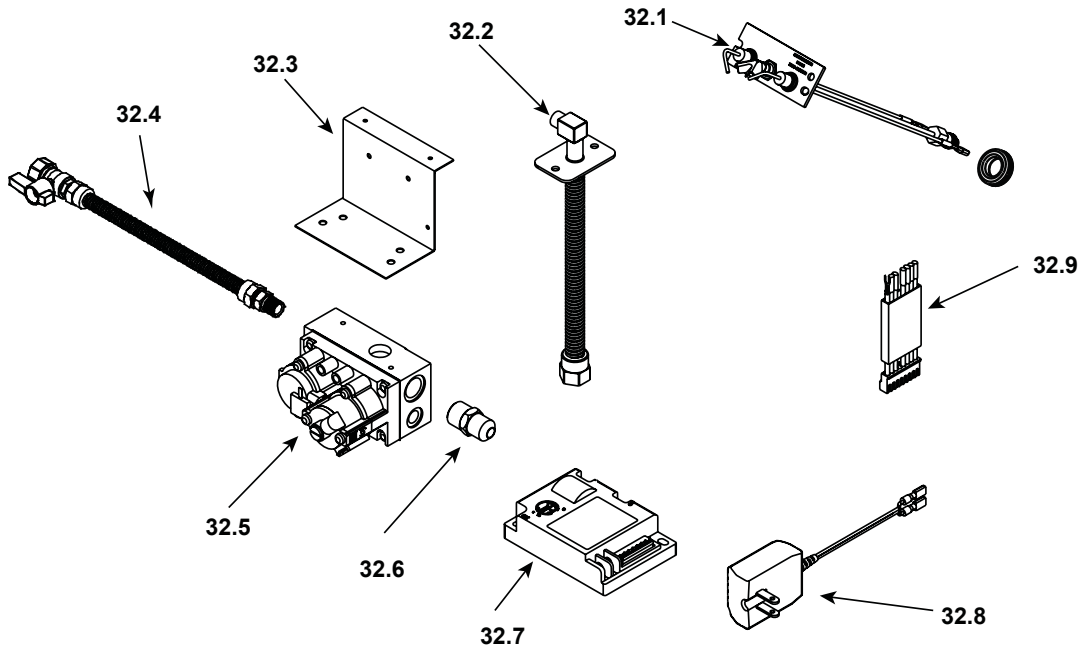

#32 Valve Assembly

IMPORTANT: THIS IS DATED INFORMATION. Parts must be ordered from a dealer or distributor. **Hearth and Home Technologies does not sell directly to consumers.** Provide model number and serial number when requesting service parts from your dealer or distributor.

Stocked at Depot

ITEM	DESCRIPTION	COMMENTS	PART NUMBER	
32.1	Pilot Assembly NG		SRV2090-012	Y
	Pilot Assembly Propane		2090-013	Y
32.2	Flexible Bulkhead		SRV7000-156	Y
32.3	Valve Bracket		4048-132	
32.4	Flex Ball Valve Assembly		SRV302-320	Y
32.5	Valve NG		593-500	Y
	Valve Propane		SRV593-501	Y
32.6	Brass Connector - Male - Flex	Pkg of 5	303-315/5	Y
32.7	Control Module		593-592	Y
32.8	3V Adapter		SRV593-593	Y
32.9	Wire Assembly		SRV593-590	Y
	Battery Pack		SRV593-594	Y
	Orifice - .125 C NG		4021-391	Y
	Orifice - #48C Propane		SRV582-848	Y
	Wire Assembly - HIBLK60FM		SRV34937	Y
	Wire Assembly - HIBLU60FF		4018-022	
	Wall Switch Wire Assembly		4018-046	Y
	Propane Gas Conversion Kit		DCKP-RBV	Y
	Natural Gas Conversion Kit		DCKN-RBV	Y