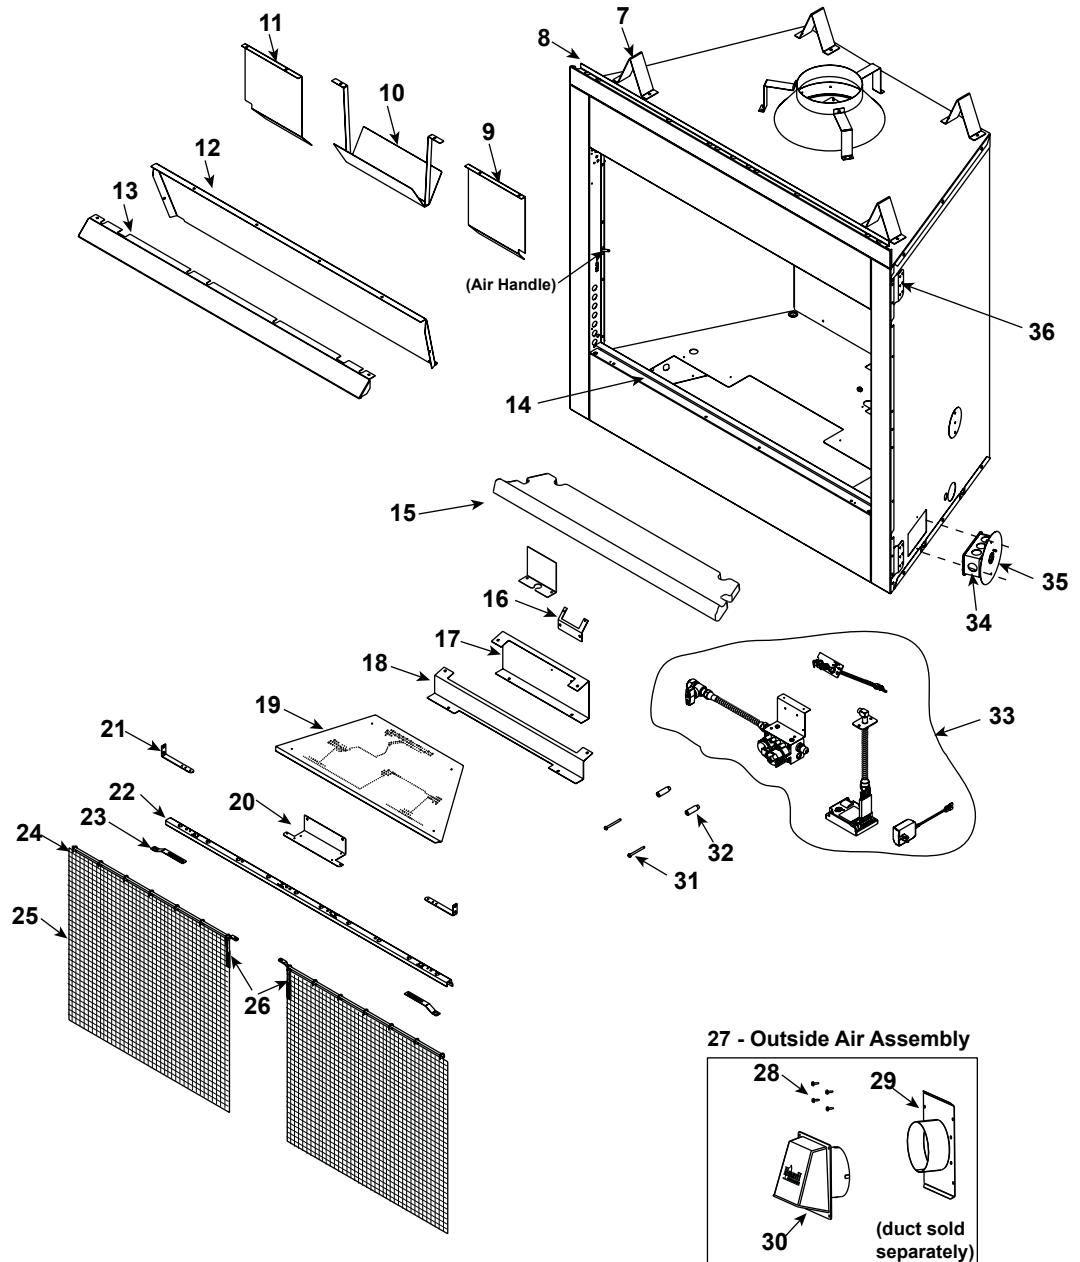

Log Set Assembly

27 - Outside Air Assembly

Part number list on following page.

IMPORTANT: THIS IS DATED INFORMATION. Parts must be ordered from a dealer or distributor. **Hearth and Home Technologies does not sell directly to consumers.** Provide model number and serial number when requesting service parts from your dealer or distributor.

**Stocked
at Depot**

ITEM	DESCRIPTION	COMMENTS	PART NUMBER	
	Log Assembly 42"		SRV4048-058	Y
1	Top Left Log	Pre 5/15/16, Must order complete assembly	SRV4048-184	
2	Top Right Log		SRV4048-185	
3	Back Left Log		SRV4048-242	
4	Back Right Log		SRV4048-243	
5	Front Left Log		SRV4048-244	
6	Front Right Log		SRV4048-245	
	Grate Assembly		SRV4048-034	Y
7	Top Standoff	Qty 4 reg	SRV4044-111	
8	Drywall Lip		4048-162	
9	Right Baffle		4048-116	
10	Flue Baffle Assembly		4048-020	
11	Left Baffle		4048-115	
12	Smoke Shield		4048-128	
13	Hood		29576	
14	Hearth Retainer		SRV4044-109	
15	Hearth Refractory		4048-201	
16	Pilot Bracket		4048-136	
17	Back Burner Support		4048-138	
18	Front Burner Support		4048-137	
19	Burner Pan Assembly - NG		4048-024	Y
	Burner Pan Assembly - Propane		4048-025	Y
20	Screen Bracket		4048-169	
21	Upper Door Bracket	Qty 2 reg	4048-142	
22	Door Track		SRV15427	
23	Door Pivot Clip	Qty 2 reg	SRV31527	
24	Firescreen Rod		12052	Y
25	Firescreen Assembly	Qty 2 reg	4048-019	
26	Firescreen Handle		SRV10002	
27	Outside Air Assembly		4044-036	Y
28	Fastener Pack		13580	
29	Outside Air Plate Assembly		4044-031	
30	Outside Air Shield		SRV33271	Y
31	Door Pin Screw	Qty 2 reg	SRV4021-384	
32	Door Pin	Qty 2 reg	SRV4021-385	
33	Valve Assembly		Refer to valve page	
34	Junction Box		21878	Y
35	Junction Box cover Plate		4048-234	
36	Nailing Flange	Qty 4 reg	SRV4044-161	
	Surround Replacement Overlay		CUST4018-001	
Reference following parts: Bottom Face (4044-105), Upper Front Face (4048-182), Right Column (4044-104) or Left column (4044-143) CUST4018-001 Must be ordered				