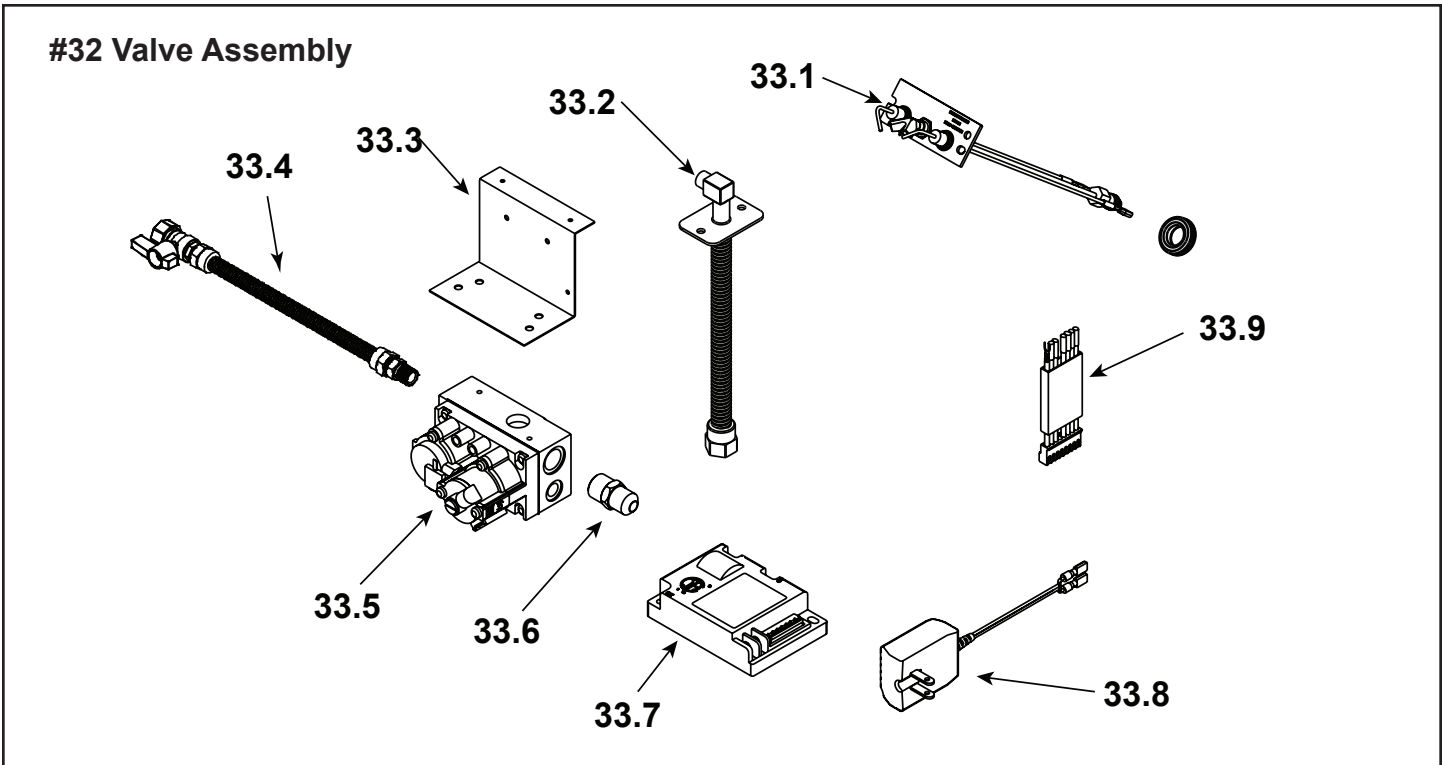

IMPORTANT: THIS IS DATED INFORMATION. Parts must be ordered from a dealer or distributor. **Hearth and Home Technologies does not sell directly to consumers.** Provide model number and serial number when requesting service parts from your dealer or distributor.

Stocked at Depot

ITEM	DESCRIPTION	COMMENTS	PART NUMBER	Stocked at Depot
33.1	Pilot Assembly NG		SRV2090-012	Y
	Pilot Assembly Propane		2090-013	Y
33.2	Flexible Bulkhead		SRV7000-156	Y
33.3	Valve Bracket		SRV4048-132	
33.4	Flex Ball Valve Assembly		SRV302-320	Y
33.5	Valve NG		SRV593-500	Y
	Valve Propane		SRV593-501	Y
33.6	Brass Connector - Male - Flex	Pkg of 5	303-315/5	Y
33.7	Control Module		SRV593-592	Y
33.8	3V Adapter		SRV593-593	Y
33.9	Wire Assembly		SRV593-590	Y
	Battery Pack		SRV593-594	Y
	Orifice - #31C NG		SRV582-831	Y
	Orifice - #48C Propane		SRV582-848	Y
	Wire Assembly - HIBLK60FM		SRV34937	Y
	Wire Assembly - HIBLU60FF		4018-022	
	Wall Switch Wire Assembly		4018-046	Y
	Propane Gas Conversion Kit		DCKP-RBV	Y
	Natural Gas Conversion Kit		DCKN-RBV	Y

Additional service part numbers appear on following page.