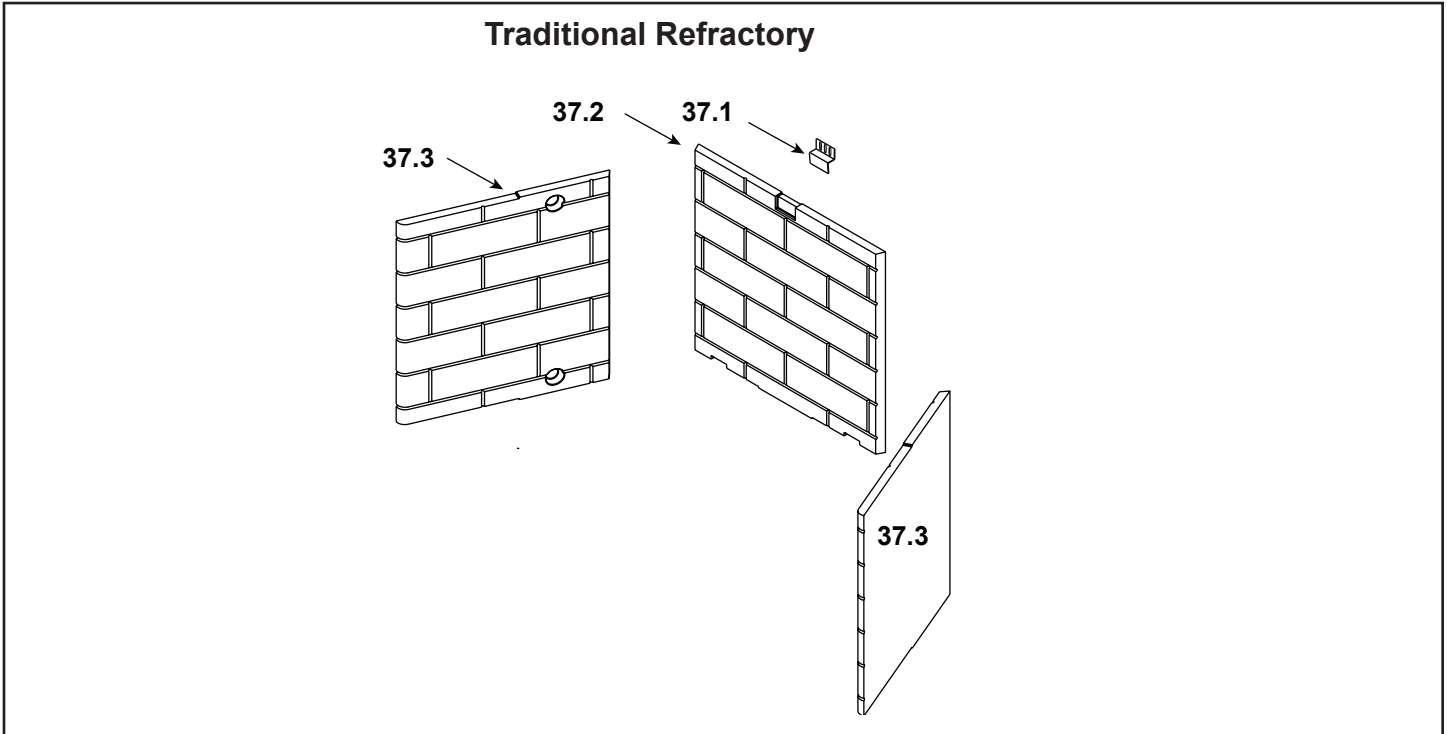

IMPORTANT: THIS IS DATED INFORMATION. Parts must be ordered from a dealer or distributor. **Hearth and Home Technologies does not sell directly to consumers.** Provide model number and serial number when requesting service parts from your dealer or distributor.

Stocked at Depot

ITEM	DESCRIPTION	COMMENTS	PART NUMBER	
RBV4236 Traditional Refractory				
	Refractory Assembly			
37.1	Refractory Retainer		SRV11847	
37.2	Back Refractory		SRV4044-222	
37.3	Side Refractory	Qty 2 req	SRV4044-220	
Additional Parts				
	Damper Kit		DG3	
	Hair Pin Clip		101025/24	Y
	Installation Instructions & Owner's Manual		4048-900	
	Lava Rock Bag Assembly		SRV4040-094	
	Lava Rock		SRV4021-296	
	Mineral Wool		SRV14333	
	Limit Switch		SRV4021-383	Y