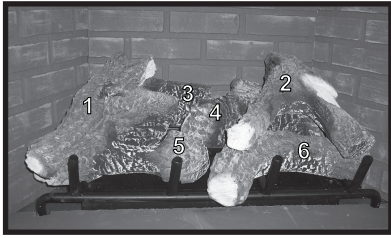

Log Set Assembly

Part number list on following page.

IMPORTANT: THIS IS DATED INFORMATION. Parts must be ordered from a dealer or distributor. **Hearth and Home Technologies does not sell directly to consumers.** Provide model number and serial number when requesting service parts from your dealer or distributor.

**Stocked
at Depot**

ITEM	DESCRIPTION	COMMENTS	PART NUMBER	
	Log Assembly 36"		SRV4048-057	Y
1	Top Left Log		SRV4048-184	
2	Top Right Log		SRV4048-185	
3	Back Left Log		SRV4048-238	
4	Back Right Log		SRV4048-239	
5	Front Left Log		SRV4048-240	
6	Front Right Log		SRV4048-241	
	Grate Assembly		SRV4048-034	Y
7	Top Standoff	Qty 4 req	SRV4044-111	
8	Drywall Lip		SRV4048-161	
9	Right Baffle		SRV4048-118	
10	Flue Baffle Assembly		SRV4048-020	
11	Left Baffle		SRV4048-117	
12	Smoke Shield		SRV4048-127	
13	Hood		SRV29575	
14	Hearth Retainer		SRV4044-128	
15	Hearth Refractory		SRV4048-300	
16	Pilot Bracket		SRV4048-136	
17	Back Burner Support		SRV4048-138	
18	Front Burner Support		SRV4048-137	
19	Burner Pan Assembly - NG		SRV4048-024	Y
	Burner Pan Assembly - Propane		SRV4048-025	Y
20	Screen Bracket		SRV4048-169	
21	Upper Door Bracket	Qty 2 req	SRV4048-142	
22	Door Track		SRV15425BK	
23	Door Pivot Clip	Qty 2 req	SRV31527	
24	Firescreen Rod	Qty 2 req	SRV11866	Y
25	Firescreen Assembly	Qty 2 req	SRV4044-028	Y
26	Firescreen Handle	Qty 2 req	SRV10002	
27	Outside Air Assembly		4044-036	Y
28	Fastener Pack		SRV4025-023	
29	Outside Air Plate Assembly		SRV4044-031	
30	Outside Air Shield		SRV33271	Y
31	Door Pin Screw	Qty 2 req	SRV4021-384	
32	Door Pin	Qty 2 req	SRV4021-385	
33	Valve Assembly		Refer to Valve page	
34	Junction Box		SRV21878	
35	Junction Box Cover Plate		SRV4048-234	
36	Nailing Flange	Qty 4 req	SRV4044-161	
	To replace the Lower Front Face (4044-124), Upper Front Face (4048-181), Right Column (4044-104) or Left Column (4044-143) Please order an overlay part number CUST4018-001 and reference the part number that need to be repaired			

Additional service part numbers appear on following page.