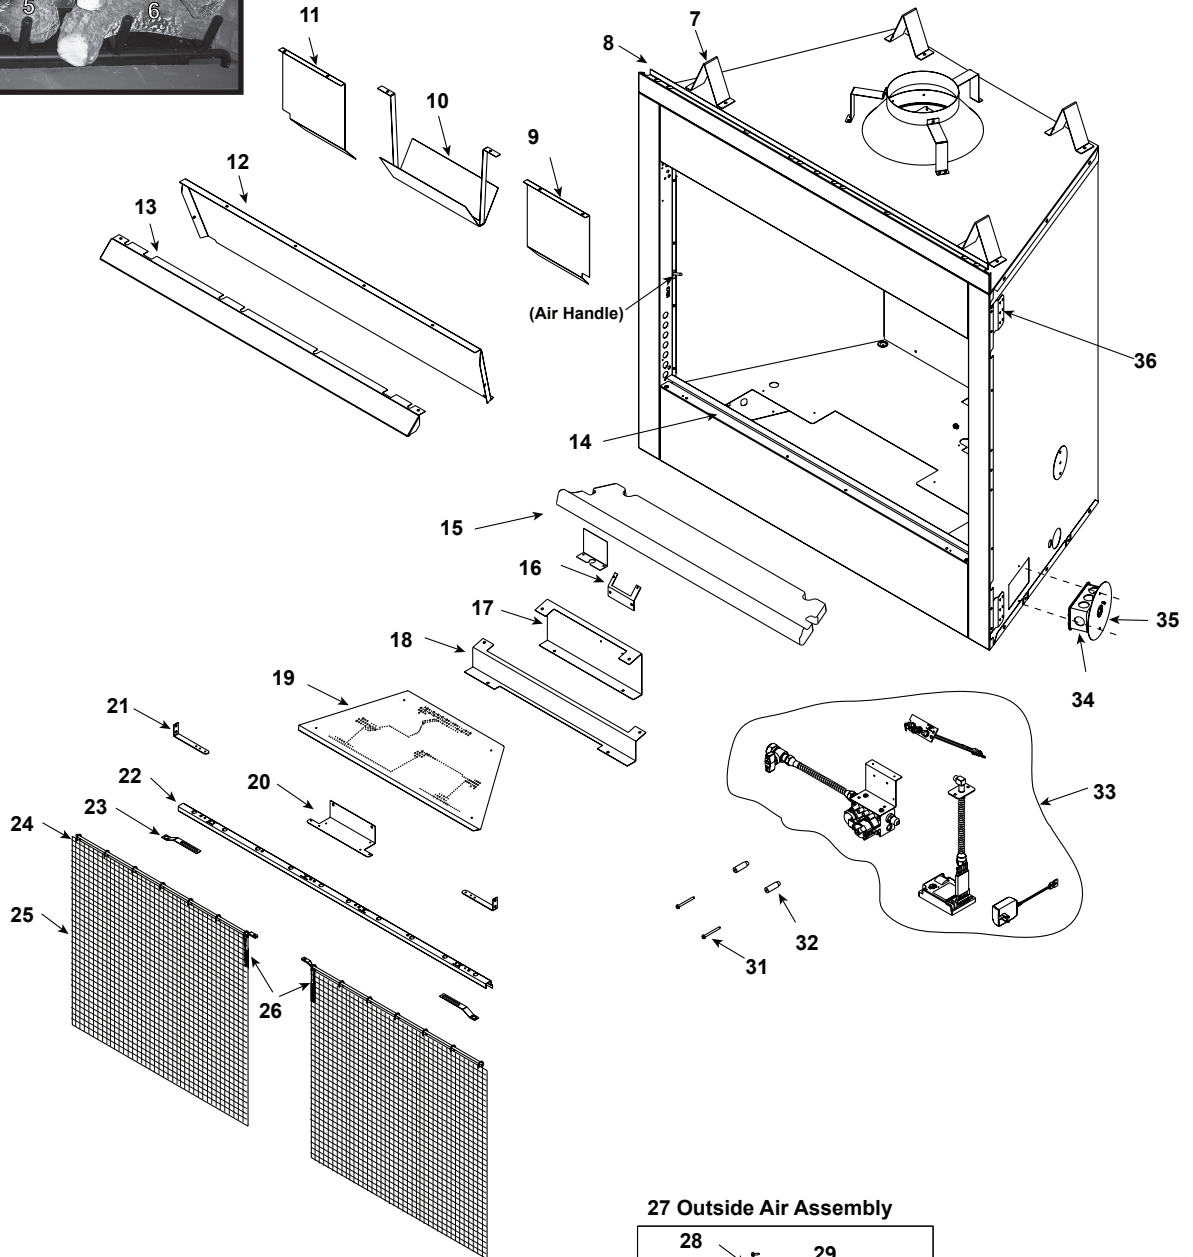

**Log Set Assembly**

Part number list on following page.

IMPORTANT: THIS IS DATED INFORMATION. Parts must be ordered from a dealer or distributor. **Hearth and Home Technologies does not sell directly to consumers.** Provide model number and serial number when requesting service parts from your dealer or distributor.

**Stocked  
at Depot**

ITEM	DESCRIPTION	COMMENTS	PART NUMBER	
	Log Assembly 36"		SRV4048-057	Y
1	Top Left Log		SRV4048-184	
2	Top Right Log		SRV4048-185	
3	Back Left Log		SRV4048-238	
4	Back Right Log		SRV4048-239	
5	Front Left Log		SRV4048-240	
6	Front Right Log		SRV4048-241	
	Grate Assembly		SRV4048-034	Y
7	Top Standoff	Qty 4 req	SRV4044-111	
8	Drywall Lip		SRV4048-161	
9	Right Baffle		SRV4048-118	
10	Flue Baffle Assembly		SRV4048-020	
11	Left Baffle		SRV4048-117	
12	Smoke Shield		SRV4048-127	
13	Hood		SRV29575	
14	Hearth Retainer		SRV4044-128	
15	Hearth Refractory		SRV4048-300	
16	Pilot Bracket		SRV4048-136	
17	Back Burner Support		SRV4048-138	
18	Front Burner Support		SRV4048-137	
19	Burner Pan Assembly - NG		SRV4048-024	Y
	Burner Pan Assembly - Propane		SRV4048-025	Y
20	Screen Bracket		SRV4048-169	
21	Upper Door Bracket	Qty 2 req	SRV4048-142	
22	Door Track		SRV15425BK	
23	Door Pivot Clip	Qty 2 req	SRV31527	
24	Firescreen Rod	Qty 2 req	SRV11866	Y
25	Firescreen Assembly	Qty 2 req	SRV4044-028	Y
26	Firescreen Handle	Qty 2 req	SRV10002	
27	Outside Air Assembly		4044-036	Y
28	Fastener Pack		SRV4025-023	
29	Outside Air Plate Assembly		SRV4044-031	
30	Outside Air Shield		SRV33271	Y
31	Door Pin Screw	Qty 2 req	SRV4021-384	
32	Door Pin	Qty 2 req	SRV4021-385	
33	Valve Assembly		<b>Refer to Valve page</b>	
34	Junction Box		SRV21878	
35	Junction Box Cover Plate		SRV4048-234	
36	Nailing Flange	Qty 4 req	SRV4044-161	
	To replace the Lower Front Face (4044-124), Upper Front Face (4048-181), Right Column (4044-104) or Left Column (4044-143) Please order an overlay part number CUST4018-001 and reference the part number that need to be repaired			