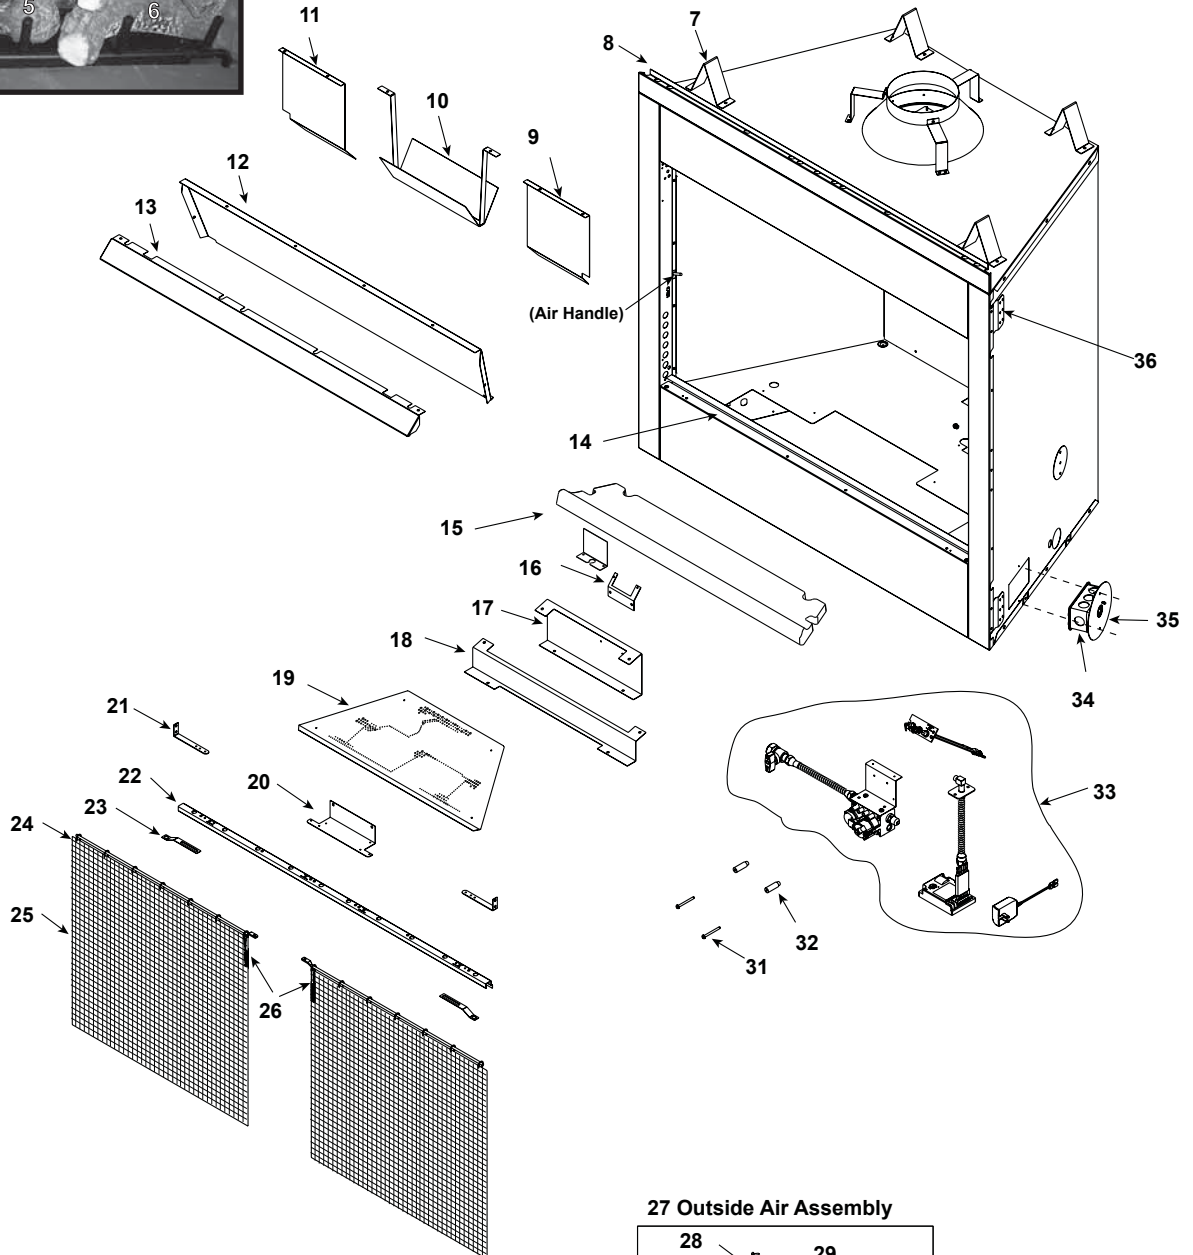

Log Set Assembly

27 Outside Air Assembly

Part number list on following page.

IMPORTANT: THIS IS DATED INFORMATION. Parts must be ordered from a dealer or distributor. **Hearth and Home Technologies does not sell directly to consumers.** Provide model number and serial number when requesting service parts from your dealer or distributor.

**Stocked
at Depot**

ITEM	DESCRIPTION	COMMENTS	PART NUMBER	
	Log Assembly 36"		SRV4048-057	Y
1	Top Left Log	Pre 5/15/16, Must order complete assembly	SRV4048-184	
2	Top Right Log		SRV4048-185	
3	Back Left Log		SRV4048-238	
4	Back Right Log		SRV4048-239	
5	Front Left Log		SRV4048-240	
6	Front Right Log		SRV4048-241	
	Grate Assembly		SRV4048-037	Y
7	Top Standoff	Qty 4 reg	SRV4044-111	
8	Drywall Lip		4048-161	
9	Right Baffle		4048-118	
10	Flue Baffle Assembly		4048-020	
11	Left Baffle		4048-117	
12	Smoke Shield		4048-127	
13	Hood		29575	
14	Hearth Retainer		SRV4044-128	
15	Hearth Refractory		4048-200	
16	Pilot Bracket		4048-136	
17	Back Burner Support		4048-138	
18	Front Burner Support		4048-137	
19	Burner Pan Assembly - NG		4048-024	Y
	Burner Pan Assembly - Propane		4048-025	Y
20	Screen Bracket		4048-169	
21	Upper Door Bracket	Qty 2 reg	4048-142	
22	Door Track		SRV15425	
23	Door Pivot Clip	Qty 2 reg	SRV31527	
24	Firescreen Rod	Qty 2 reg	SRV11866	Y
25	Firescreen Assembly	Qty 2 reg	4048-018	Y
26	Firescreen Handle	Qty 2 reg	SRV10002	
27	Outside Air Assembly		4044-036	Y
28	Fastener Pack		4025-023	
29	Outside Air Plate Assembly		4044-031	
30	Outside Air Shield		SRV33271	Y
31	Door Pin Screw	Qty 2 reg	SRV4021-384	
32	Door Pin	Qty 2 reg	SRV4021-385	
33	Valve Assembly		Refer to Valve page	
34	Junction Box		21878	Y
35	Junction Box Cover Plate		4048-234	
36	Nailing Flange	Qty 4 reg	SRV4044-161	
To replace the Lower Front Face (4044-124), Upper Front Face (4048-181), Right Column (4044-104) or Left Column (4044-143) Please order an overlay part number CUST4018-001 and reference the part number that need to be repaired				