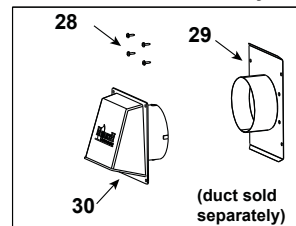

Log Set Assembly

27 Outside Air Assembly

Part number list on following page.

IMPORTANT: THIS IS DATED INFORMATION. Parts must be ordered from a dealer or distributor. **Hearth and Home Technologies does not sell directly to consumers.** Provide model number and serial number when requesting service parts from your dealer or distributor.

**Stocked
at Depot**

ITEM	DESCRIPTION	COMMENTS	PART NUMBER	
	Log Assembly 36"		SRV4048-057	Y
1	Top Left Log	Pre 5/15/16, Must order complete assembly	SRV4048-184	
2	Top Right Log		SRV4048-185	
3	Back Left Log		SRV4048-238	
4	Back Right Log		SRV4048-239	
5	Front Left Log		SRV4048-240	
6	Front Right Log		SRV4048-241	
	Grate Assembly		SRV4048-037	Y
7	Top Standoff	Qty 4 reg	SRV4044-111	
8	Drywall Lip		4048-161	
9	Right Baffle		4048-118	
10	Flue Baffle Assembly		4048-020	
11	Left Baffle		4048-117	
12	Smoke Shield		4048-127	
13	Hood		29575	
14	Hearth Retainer		SRV4044-128	
15	Hearth Refractory		4048-200	
16	Pilot Bracket		4048-136	
17	Back Burner Support		4048-138	
18	Front Burner Support		4048-137	
19	Burner Pan Assembly - NG		4048-024	Y
	Burner Pan Assembly - Propane		4048-025	Y
20	Screen Bracket		4048-169	
21	Upper Door Bracket	Qty 2 reg	4048-142	
22	Door Track		SRV15425	
23	Door Pivot Clip	Qty 2 reg	SRV31527	
24	Firescreen Rod	Qty 2 reg	SRV11866	Y
25	Firescreen Assembly	Qty 2 reg	4048-018	Y
26	Firescreen Handle	Qty 2 reg	SRV10002	
27	Outside Air Assembly		4044-036	Y
28	Fastener Pack		4025-023	
29	Outside Air Plate Assembly		4044-031	
30	Outside Air Shield		SRV33271	Y
31	Door Pin Screw	Qty 2 reg	SRV4021-384	
32	Door Pin	Qty 2 reg	SRV4021-385	
33	Valve Assembly		Refer to Valve page	
34	Junction Box		21878	Y
35	Junction Box Cover Plate		4048-234	
36	Nailing Flange	Qty 4 reg	SRV4044-161	
To replace the Lower Front Face (4044-124), Upper Front Face (4048-181), Right Column (4044-104) or Left Column (4044-143) Please order an overlay part number CUST4018-001 and reference the part number that need to be repaired				