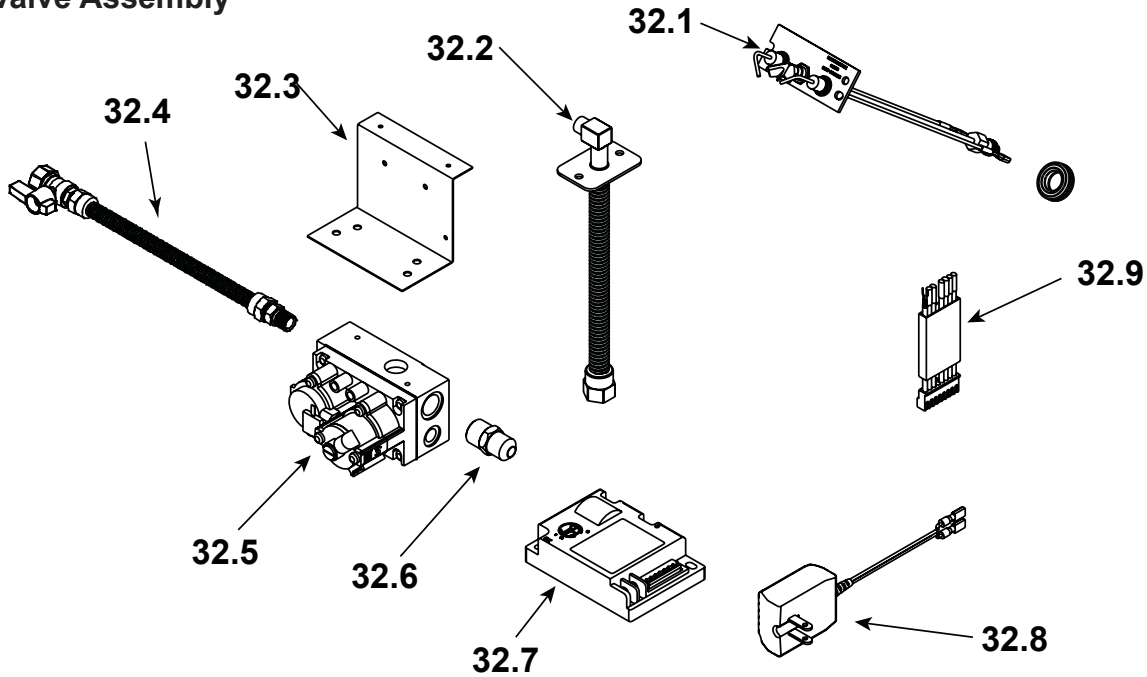

#32 Valve Assembly

IMPORTANT: THIS IS DATED INFORMATION. Parts must be ordered from a dealer or distributor. **Hearth and Home Technologies does not sell directly to consumers.** Provide model number and serial number when requesting service parts from your dealer or distributor.

Stocked at Depot

ITEM	DESCRIPTION	COMMENTS	PART NUMBER	
32.1	Pilot Assembly NG		SRV2090-012	Y
	Pilot Assembly Propane		2090-013	Y
32.2	Flexible Bulkhead		SRV7000-156	Y
32.3	Valve Bracket		4048-132	
32.4	Flex Ball Valve Assembly		SRV302-320	Y
32.5	Valve NG		593-500	Y
	Valve Propane		SRV593-501	Y
32.6	Brass Connector - Male - Flex	Pkg of 5	303-315/5	Y
32.7	Control Module		593-592	Y
32.8	3V Adapter		SRV593-593	Y
32.9	Wire Assembly		SRV593-590	Y
	Battery Pack		SRV593-594	Y
	Orifice - #31C NG		SRV582-831	Y
	Orifice - #48C Propane		SRV582-848	Y
	Wire Assembly - HIBLK60FM		SRV34937	Y
	Wire Assembly - HIBLU60FF		4018-022	
	Wall Switch Wire Assembly		4018-046	Y
	Propane Gas Conversion Kit		DCKP-RBV	Y
	Natural Gas Conversion Kit		DCKN-RBV	Y