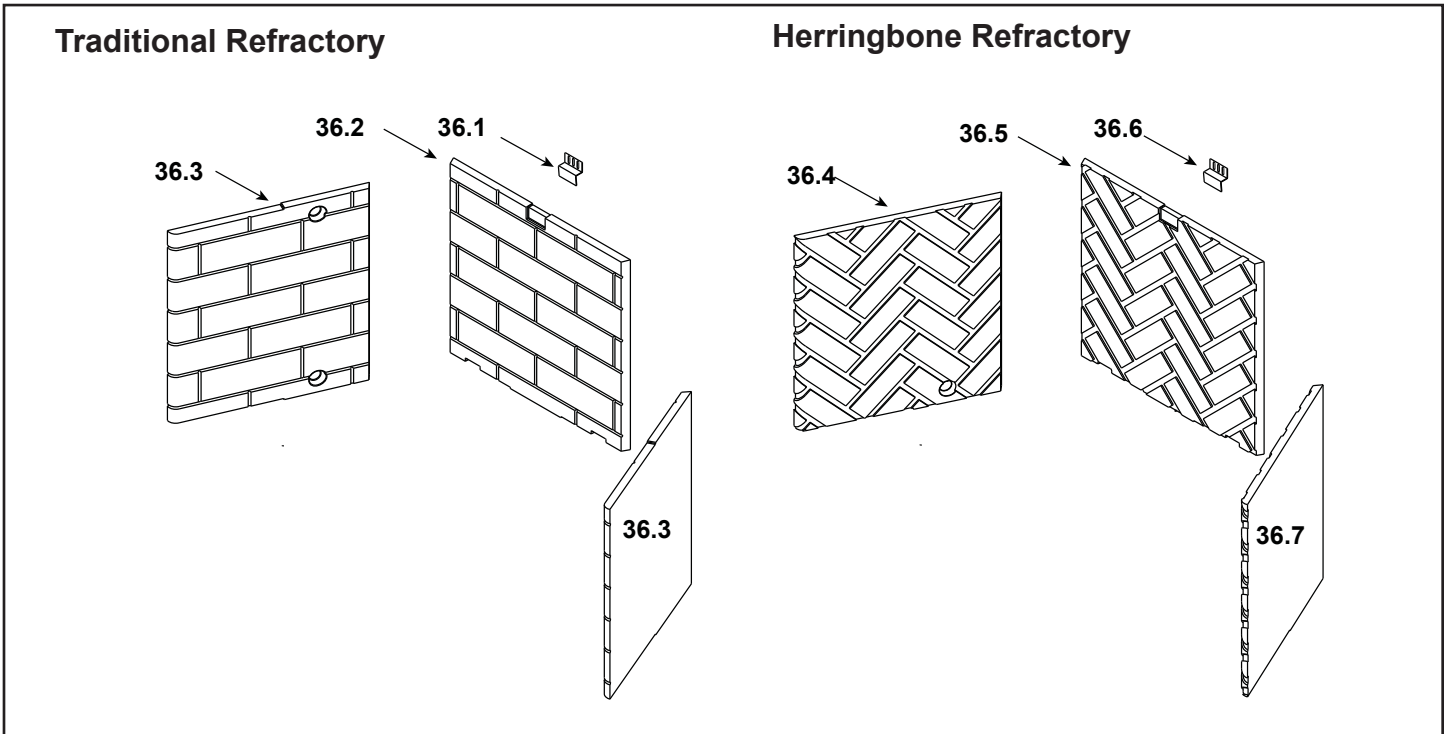

IMPORTANT: THIS IS DATED INFORMATION. Parts must be ordered from a dealer or distributor. **Hearth and Home Technologies does not sell directly to consumers.** Provide model number and serial number when requesting service parts from your dealer or distributor.

Stocked at Depot

ITEM	DESCRIPTION	COMMENTS	PART NUMBER	
RBV4236 Traditional Refractory				
	Refractory Assembly			
36.1	Refractory Retainer		SRV11847	
36.2	Back Refractory		4048-206	
36.3	Side Refractory	Qty 2 reg	4048-208	
RBV4236 Herringbone Refractory				
	Refractory Assembly			
36.4	Left Side Refractory		4048-205	
36.5	Back Refractory		4048-202	
36.6	Refractory Retainer		SRV11847	
36.7	Right Side Refractory		4048-204	
Additional Parts				
	Damper Kit		DG3	
	Gas Operations Manual		71680	
	Hair Pin Clip		101025/24	Y
	Installation Instructions & Owner's Manual		4048-210	
	Lava Rock Bag Assembly		4040-094	
	Lava Rock		4021-296	
	Mineral Wool		SRV14333	
	Vermiculite		28746	
	Limit Switch		SRV4021-383	Y

Additional service part numbers appear on following page.