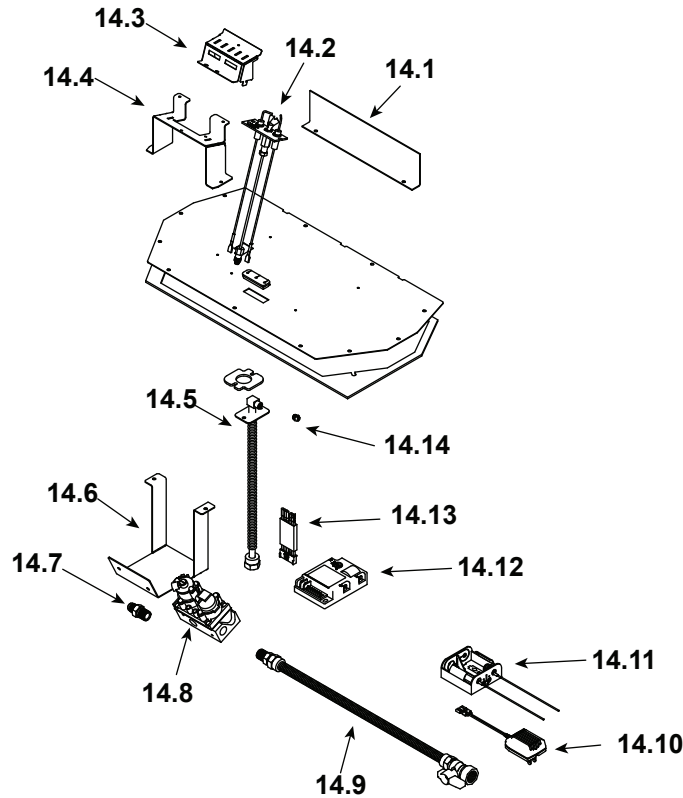

#14 Valve Assembly

IMPORTANT: THIS IS DATED INFORMATION. Parts must be ordered from a dealer or distributor. **Hearth and Home Technologies does not sell directly to consumers.** Provide model number and serial number when requesting service parts from your dealer or distributor.

Stocked at Depot

ITEM	DESCRIPTION	COMMENTS	PART NUMBER	
14.1	Bracket		SRV2143-143	
14.2	Pilot Assembly NG		SRV2090-012	Y
	Pilot Assembly LP		2090-013	Y
14.3	Pilot Shield		2195-123	
14.4	Pilot Bracket		2198-174	
14.5	Bulkhead W/Flex Tube		383-302A	Y
14.6	Valve Bracket		2198-153	
14.7	Male Connector	Pkg of 5	303-315/5	Y
14.8	Valve NG		SRV593-500	Y
	Valve LP		SRV593-501	Y
14.9	Flex Ball Valve Assembly		2098-320A	Y
14.10	3 Volt Transformer		SRV593-593	Y
14.11	Battery Pack		SRV593-594	Y
14.12	Module		SRV593-592	Y
14.13	Module Wire Assembly		SRV593-590	Y
14.14	Orifice NG (#42C)		582-842	Y
	Orifice LP (.057C)		582-057	Y

Additional service part numbers appear on following page.