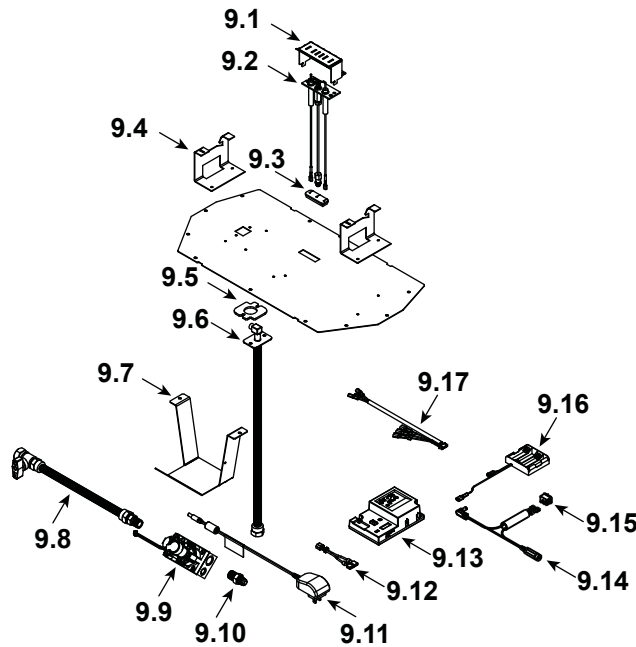

#9 Valve Assembly

IMPORTANT: THIS IS DATED INFORMATION. Parts must be ordered from a dealer or distributor. **Hearth and Home Technologies does not sell directly to consumers.** Provide model number and serial number when requesting service parts from your dealer or distributor.

Stocked at Depot

ITEM	DESCRIPTION	COMMENTS	PART NUMBER	
9.1	Pilot Shield		2491-123	
9.2	Pilot Assembly NG		2106-169	Y
	Pilot Assembly Propane		2106-170	Y
9.3	Grommet		SRV2118-420	
9.4	Burner Support, Left and Right	1 Set	2491-169	
9.5	Gasket		2025-407	
9.6	Bulkhead W/Flex Tube		4021-428	Y
9.7	Valve Bracket		2491-153	
9.8	Flex Ball Valve Assembly, 12"		SRV302-320	Y
9.9	Valve NG		2166-302	Y
	Valve Propane		2166-303	Y
9.10	Male Connector	Pkg of 5	303-315/5	Y
9.11	Transformer, 6 Volt Wall		SRV2326-131	Y
9.12	Jumper Wire		SRV2187-198	Y
9.13	Module, Control IFT		2326-130	Y
9.14	Reset Switch Wire		2550-135	Y
9.15	Reset Switch		2206-298	Y
9.16	Battery Holder 4AA, IFT		SRV2326-134	Y
9.17	Harness, IFT 6 Pin Wiring		SRV2326-132	Y
	Orifice NG (#42C)		582-842	Y
	Orifice Propane (.057C)		582-057	Y

Additional service part numbers appear on following page.