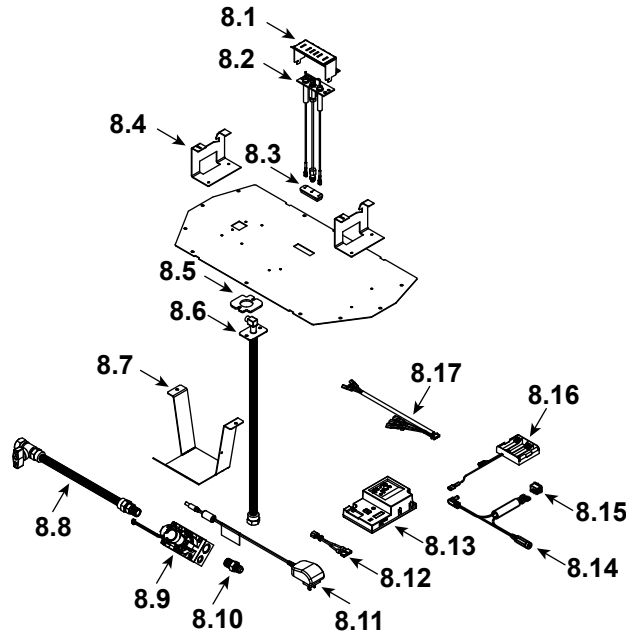

#8 Valve Assembly

IMPORTANT: THIS IS DATED INFORMATION. Parts must be ordered from a dealer or distributor. **Hearth and Home Technologies does not sell directly to consumers.** Provide model number and serial number when requesting service parts from your dealer or distributor.

Stocked at Depot

ITEM	DESCRIPTION	COMMENTS	PART NUMBER	
8.1	Pilot Shield		2491-123	
8.2	Pilot Assembly NG		2106-169	Y
	Pilot Assembly Propane		2106-170	Y
8.3	Grommet		SRV2118-420	
8.4	Burner Support, Left and Right	1 Set	2491-169	
8.5	Gasket		2025-407	
8.6	Bulkhead W/Flex Tube		4021-428	Y
8.7	Valve Bracket		2491-153	
8.8	Flex Ball Valve Assembly, 12"		SRV302-320	Y
8.9	Valve NG		SRV2166-302	Y
	Valve Propane		2166-303	Y
8.10	Male Connector	Pkg of 5	303-315/5	Y
8.11	Transformer, 6 Volt Wall		SRV2326-131	Y
8.12	Jumper Wire		SRV2187-198	Y
8.13	Module, Control IFT		SRV2326-130	Y
8.14	Reset Switch Wire	Propane Only	2550-135	Y
8.15	Reset Switch	Propane Only	2206-298	Y
8.16	Battery Holder 4AA, IFT		SRV2326-134	Y
8.17	Harness, IFT 6 Pin Wiring		SRV2326-132	Y
	Orifice NG (#45C)		582-845	Y
	Orifice Propane (1.25C)		582-8125	Y

Additional service part numbers appear on following page.